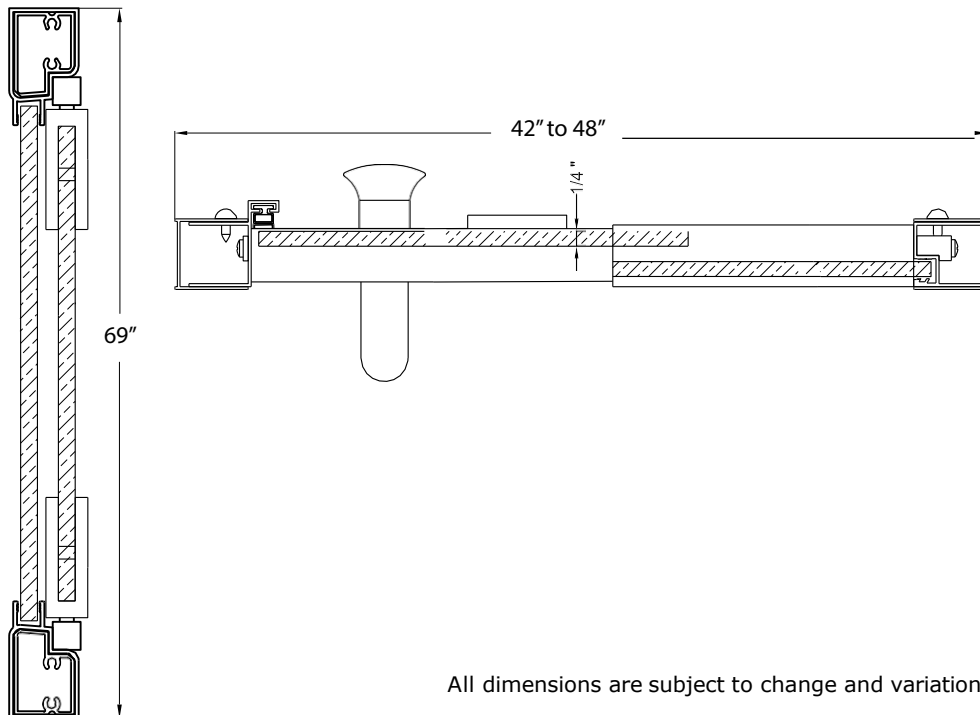

All dimensions are subject to change and variation without notice.

Revised 1/26/2022