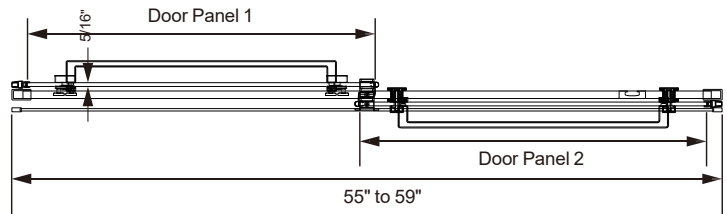

All dimensions are subject to change and variation without notice.

Revised 1/26/2022