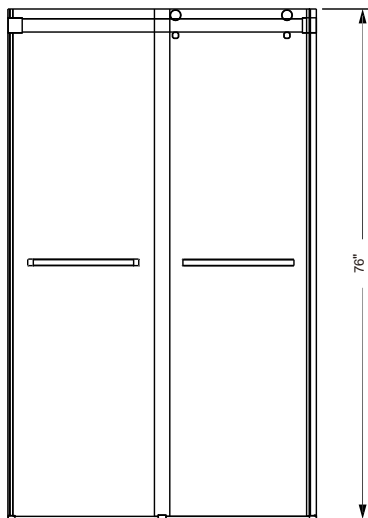

All dimensions are subject to change and variation without notice.

Revised 1/26/2022