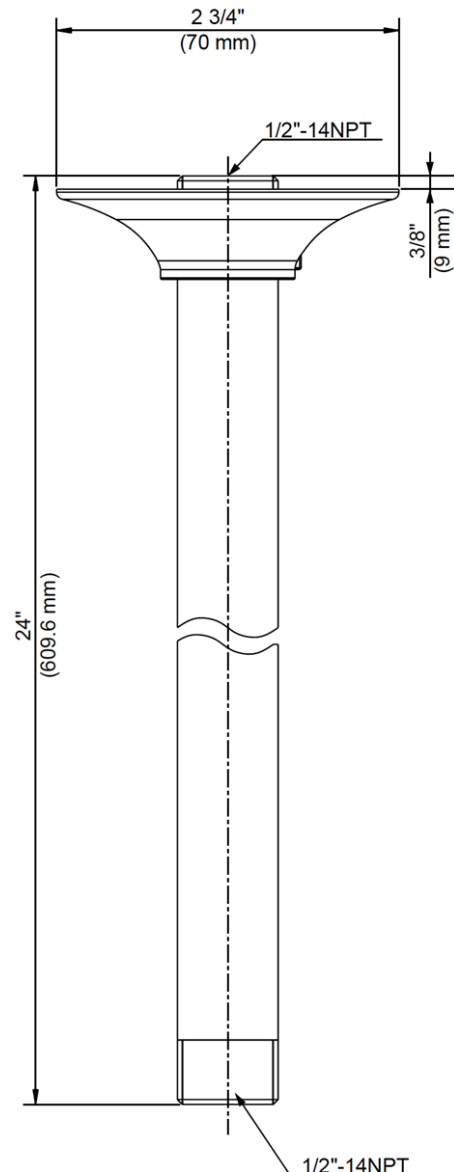

Contact your sales representative for more information or visit our website at luxartcollection.com