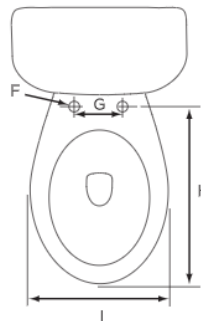

Lynx 1.6 Elongated, Two-Piece, Standard Height, 12" Left-Hand Flush

Product Specifications

Features

- Grade A Vitreous China
- Standard Height of 15-1/2"
- 2" Fully Glazed Trapway
- Siphon Jet Action Flushing
- Low Water Consumption of 1.6 GPF
- Color Matched Tank Lever
- Available in White or Biscuit
- 12" Rough-In
- Mainline Toilet Seat Sold Separately

Certifications

- IAPMO UPC
- ASME A112.19.2
- 800g MaP Rating

MLS031-029

MLS012-010

Bowl	Tank	A	B	C	D	E	F	G	H	I
MLS10010	MLS10012	29-3/8"	31"	12"	18-1/4"	15-1/2"	1/2"	5-1/2"	18-1/2"	14-1/2"
MLS10031	MLS10029									