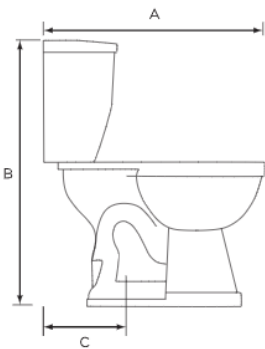

Lynx 1.6 Elongated, Two-Piece, Standard Height, 12" Left-Hand Flush

Product Specifications

Features

- Grade A Vitreous China
- Standard Height of 15-1/2"
- 2" Fully Glazed Trapway
- Siphon Jet Action Flushing
- Low Water Consumption of 1.6 GPF
- Color Matched Tank Lever
- Available in White or Biscuit
- 12" Rough-In
- Mainline Toilet Seat Sold Separately

Certifications

- IAPMO UPC
- ASME A112.19.2
- 800g MaP Rating

MLS031-029

MLS012-010

Bowl	Tank	A	B	C	D	E	F	G	H	I
MLS10010	MLS10012	29-3/8"	31"	12"	18-1/4"	15-1/2"	1/2"	5-1/2"	18-1/2"	14-1/2"
MLS10031	MLS10029									