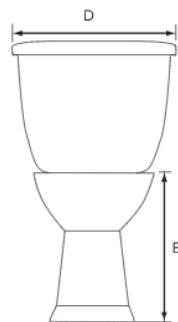

Lynx 1.6 Elongated, Two-Piece, Standard Height, 12" Left-Hand Flush

Product Specifications

Features

- Grade A Vitreous China
- Standard Height of 15-1/2"
- 2" Fully Glazed Trapway
- Siphon Jet Action Flushing
- Low Water Consumption of 1.6 GPF
- Color Matched Tank Lever
- Available in White or Biscuit
- 12" Rough-In
- Mainline Toilet Seat Sold Separately

Certifications

- IAPMO UPC
- ASME A112.19.2
- 800g MaP Rating

MLS031-029

MLS012-010

Bowl	Tank	A	B	C	D	E	F	G	H	I
MLS10010	MLS10012	29-3/8"	31"	12"	18-1/4"	15-1/2"	1/2"	5-1/2"	18-1/2"	14-1/2"
MLS10031	MLS10029									