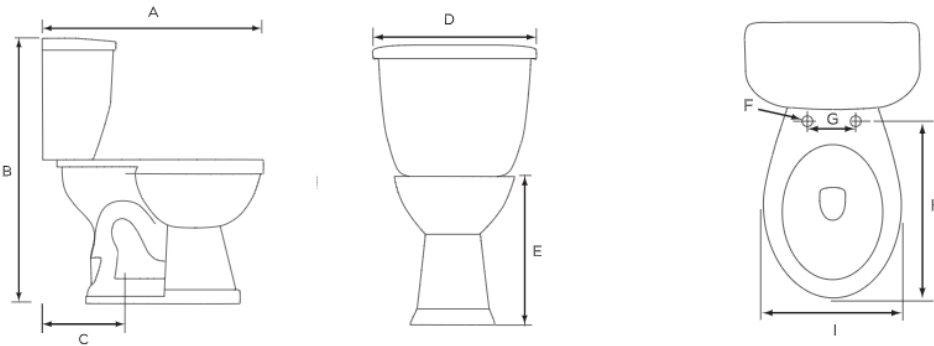

# Lynx 1.6 Elongated, Two-Piece, Standard Height, 10" Left-Hand Flush

### Features

- Grade A Vitreous China
- Standard Height of 15-1/2"
- 2" Fully Glazed Trapway
- Siphon Jet Action Flushing
- Low Water Consumption of 1.6 GPF
- Color Matched Tank Lever
- Available in White Only
- 10" Rough-In
- Mainline Toilet Seat Sold Separately

### Certifications

- IAPMO UPC
- ASME A112.19.2
- 800g MaP Rating

**MLS014-010**

Bowl	Tank	A	B	C	D	E	F	G	H	I
MLS10010	MLS10014	28"	30-1/3"	10"	19-1/4"	15-1/2"	1/2"	5-1/2"	18-1/2"	14-1/2"

All dimensions listed are nominal. Mainline® reserves the right to make product and material changes at any time without notice.