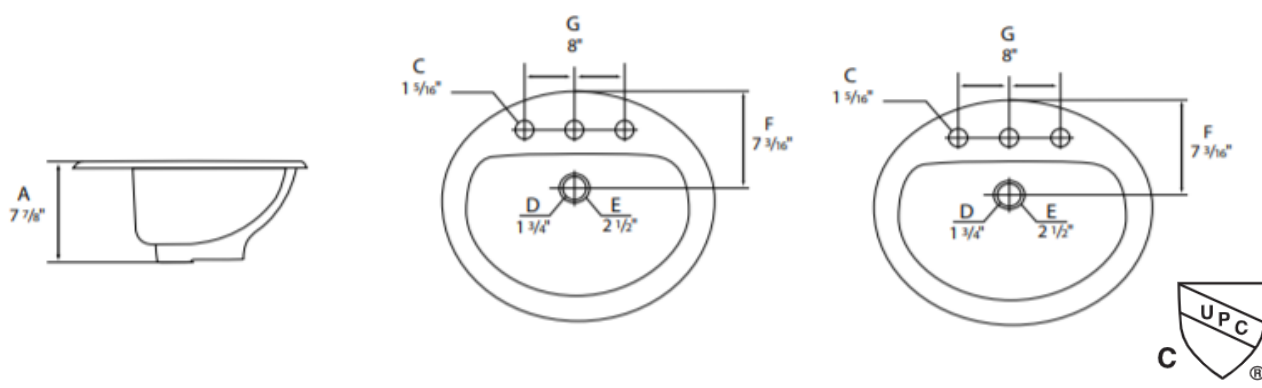

Oval Drop-In Lavatory

Product Specifications

Features

- Grade A Vitreous China
- 20" x 17" Oval
- 8" Widespread
- Self-Rimming with Front Overflow
- ADA Compliant
- Traditional Design
- Available in White or Biscuit

MLS10035

Certifications

- IAPMO UPC
- ASME A112.19.2
- ADAANSI A117.1

MLS10016

To Submit	Bowl	Color	Center	Weight	A	B	C	D	E	F
	MLS10016	White	8"	16.9 lbs.	7-7/8"	4"	1-5/16"	1-3/4"	2-1/2"	7-3/16"
	MLS10035	Biscuit								