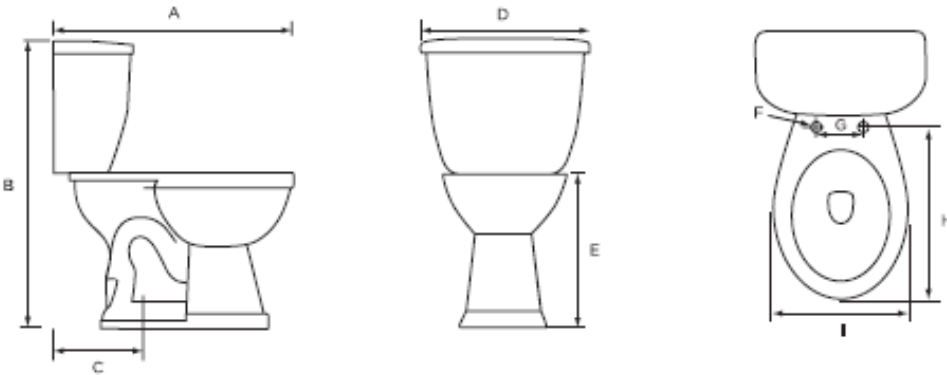

Certifications

- IAPMO UPC
- ASME A112.19.2
- US EPA WaterSense
- ADA ANSI A117.1
- 1000g MaP Rating

Bowl	Tank	A	B	C	D	E	F	G	H	I
MLS10041	MLS10039	27-7/8"	31-3/8"	12"	17"	17"	½"	5-1/2"	16-1/2"	14-1/4"

All dimensions listed are nominal. Mainline® reserves the right to make product and material changes at any time without notice.

Contact your sales representative for more information or visit our website at mainlinecollection.com