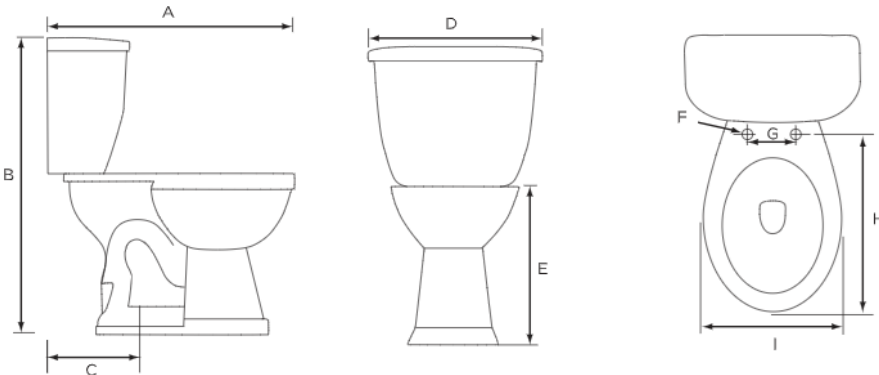

Certifications

- IAPMO cUPC
- ASME A112.19.2
- US EPA WaterSense
- ADA ANSI A117.1
- 1000g MaP Rating

To Submit	Bowl	Tank	A	B	C	D	E	F	G	H	I
	MLS10041	MLS10429	26"	31-1/4"	10"	16-1/2"	17"	1/2"	5-1/2"	16-1/2"	14-5/8"

All dimensions listed are nominal. Mainline® reserves the right to make product and material changes at any time without notice.

Contact your sales representative for more information or visit our website at mainlinecollection.com