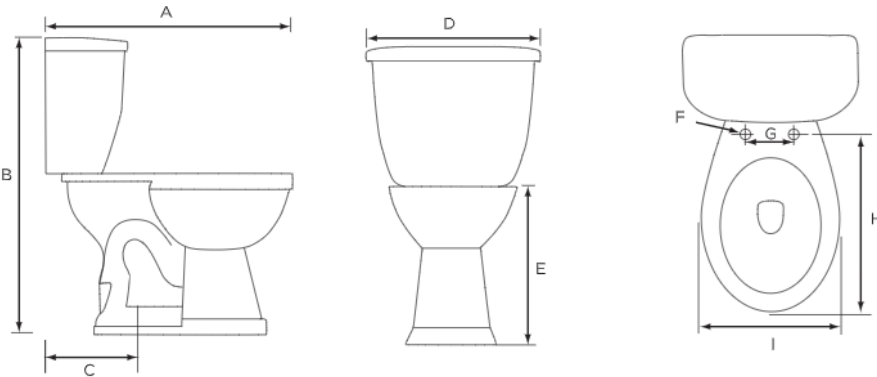

Certifications

- IAPMO cUPC
- ASME A112.19.2
- US EPA WaterSense
- ADA ANSI A117.1
- 1000g MaP Rating

To Submit	Bowl	Tank	A	B	C	D	E	F	G	H	I
	MLS10041	MLS10417	27-7/8"	31-3/8"	12"	17"	17"	1/2"	5-1/2"	16-1/2"	14-1/4"

All dimensions listed are nominal. Mainline® reserves the right to make product and material changes at any time without notice.

Contact your sales representative for more information or visit our website at mainlinecollection.com