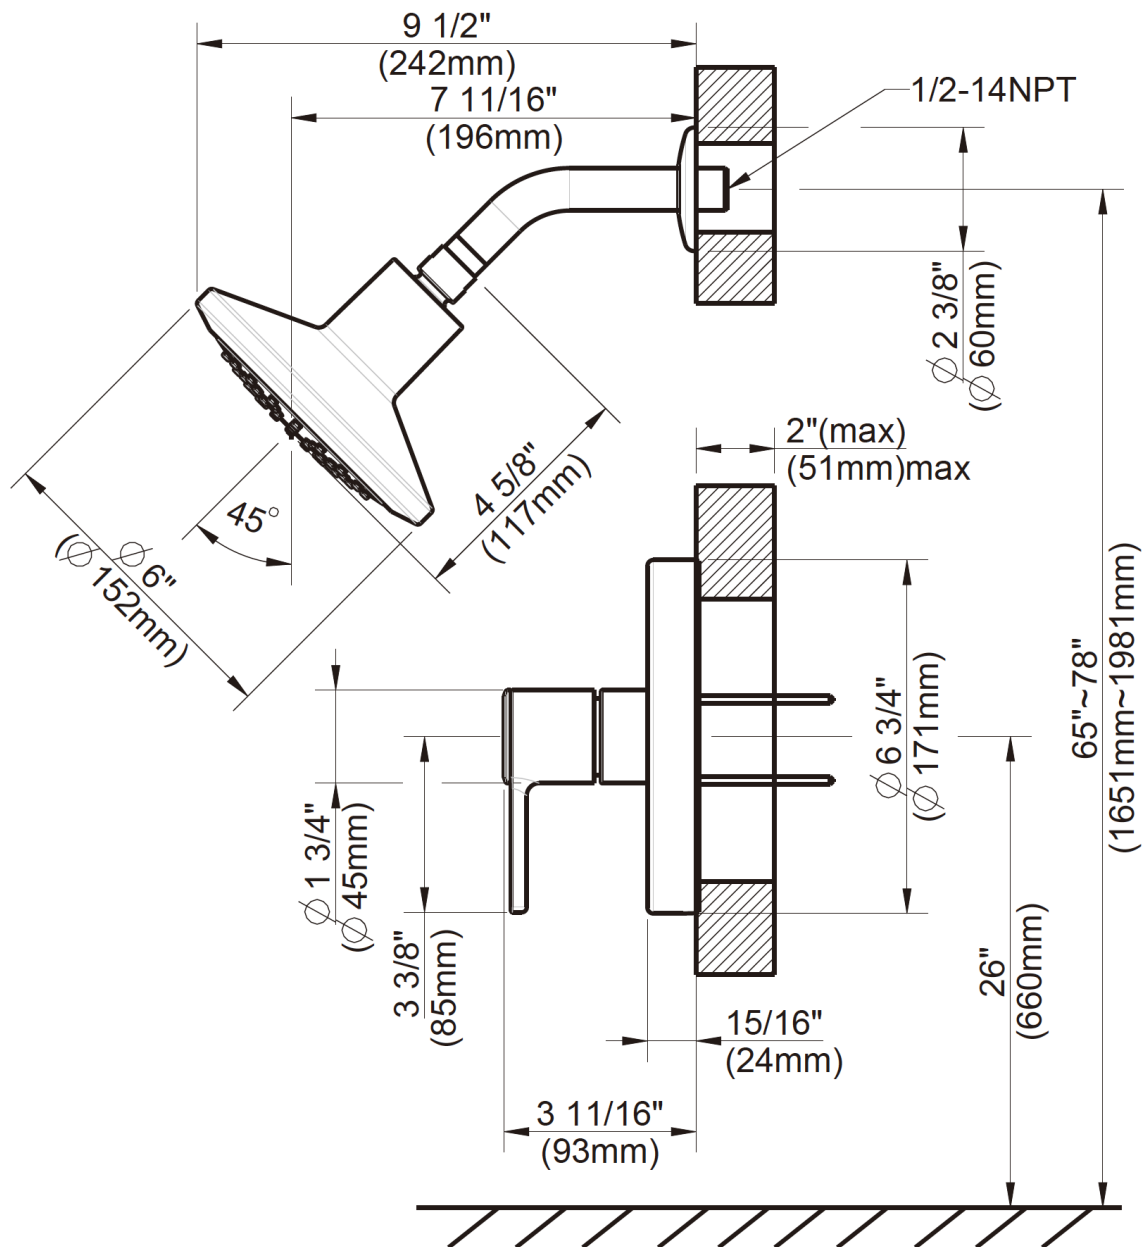

Shower Only Trim

Garniture de douche seulement
Pieza exterior para ducha

Product Specifications

MAINLINE
Elite Series

PREDICTION™

**PR511TO-CP
PR511TO-BN**

Contact your sales representative for more information or visit our website at mainlinecollection.com