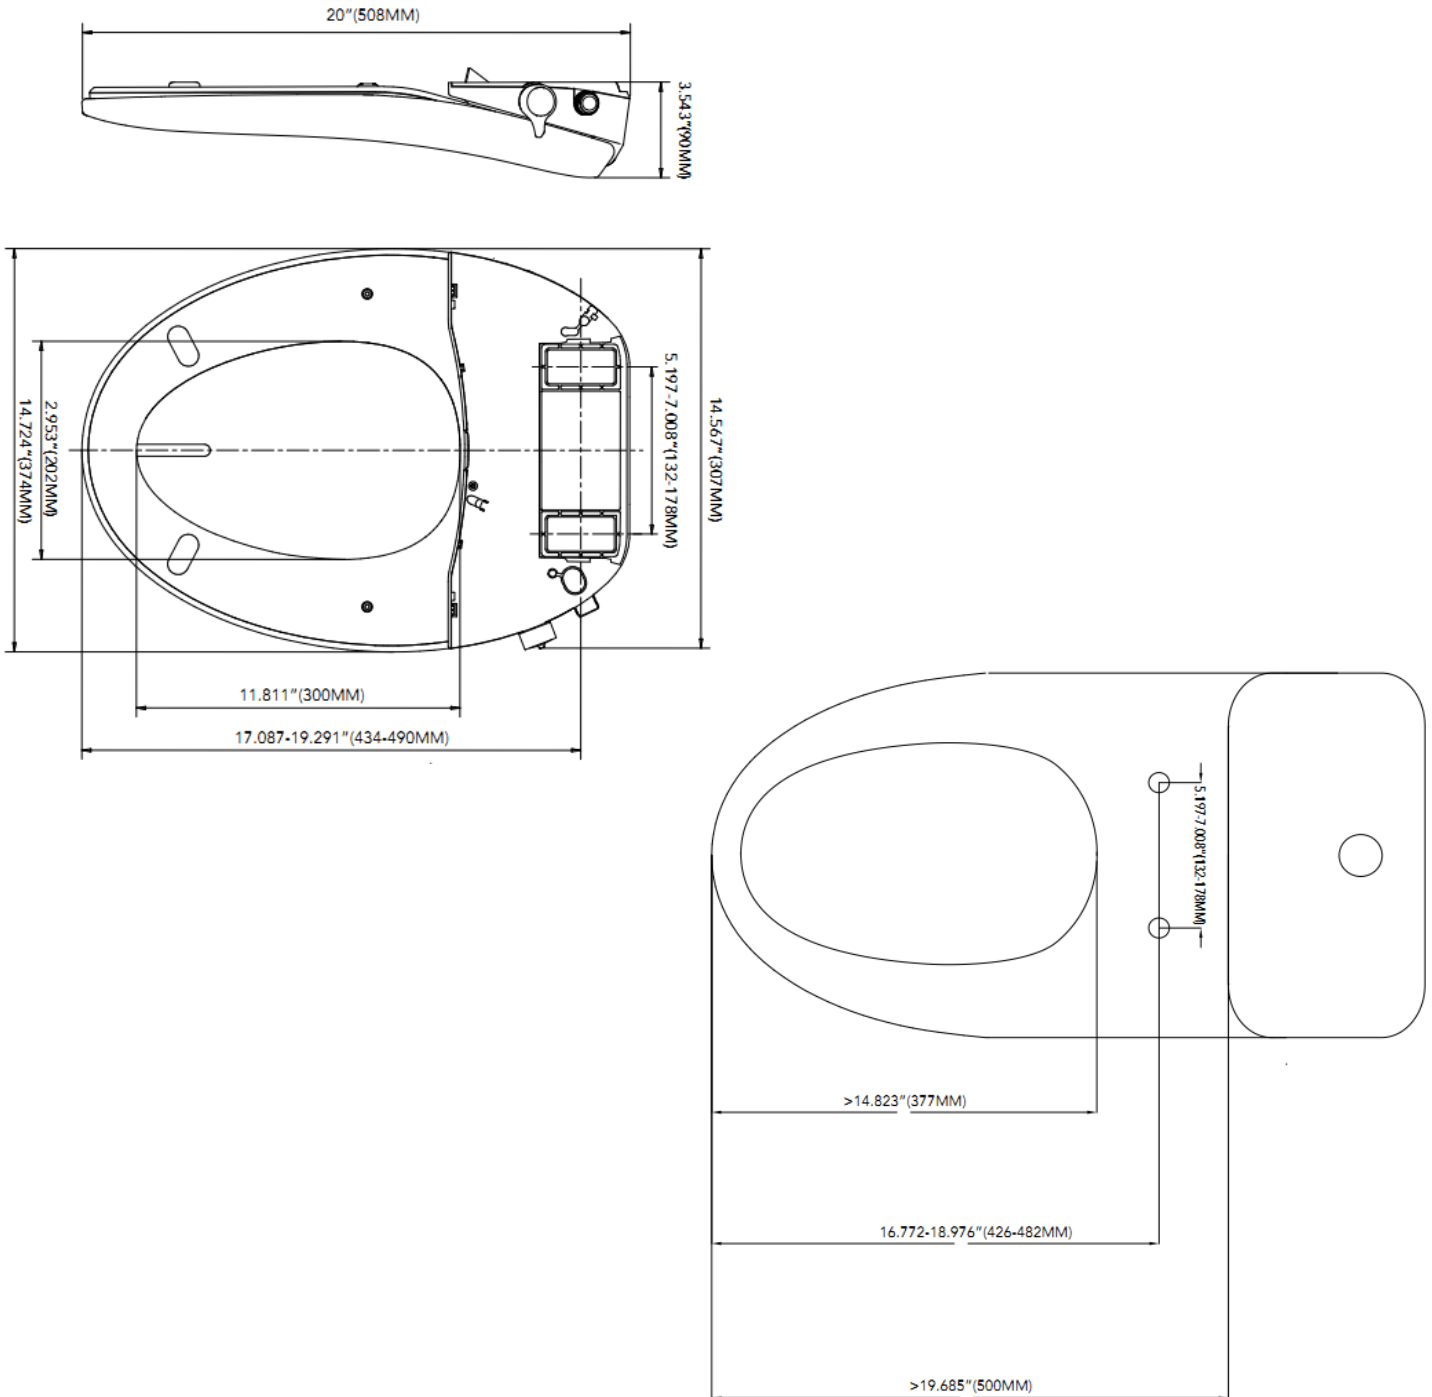

Manually-Operated Bidet Toilet Seat

Product Specifications

Contact your sales representative for more information or visit our website at mainlinecollection.com