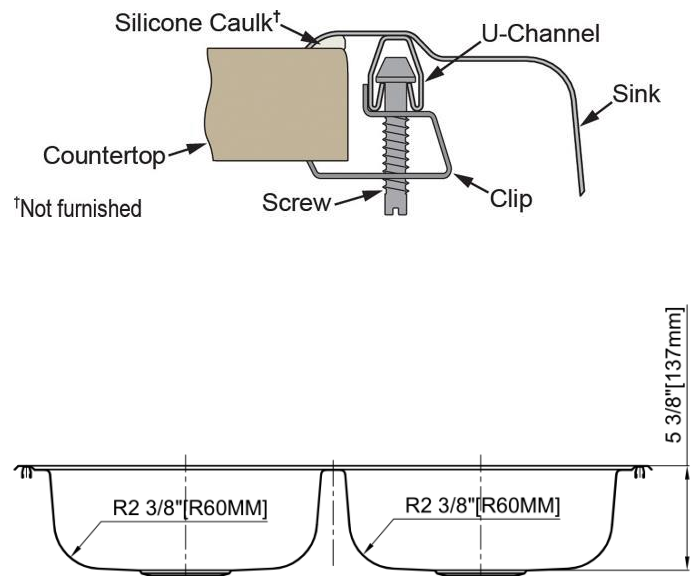

Installation Profile: