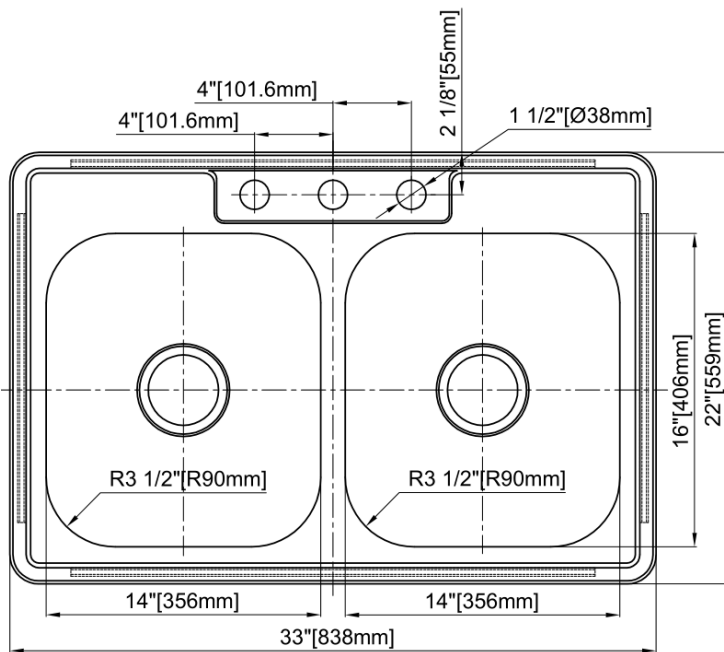

### MATERIALS & SPECIFICATIONS

<b>Installation Type:</b>	Top Mount
<b>Material:</b>	304 Series Stainless Steel
<b>Finish:</b>	Satin
<b>Gauge:</b>	22
<b>Sound Deadening:</b>	Bottom Only Pads
<b>Number of Bowls:</b>	2
<b>Sink Dimensions:</b>	33" x 22" x 5-3/8"
<b>Bowl 1 Dimensions:</b>	14" x 16" x 5-3/8"
<b>Bowl 2 Dimensions:</b>	14" x 16" x 5-3/8"
<b>Drain Size:</b>	3-1/2" (88.9mm)
<b>Drain Location:</b>	Center
<b>Minimum Cabinet Size:</b>	36"
<b>Mounting Hardware:</b>	Included for countertops up to 3/4" (19mm) thick
<b>Cutout Template #:</b>	Included inside box

**For cutout measurement:** See cutout template in sink box.

All dimensions listed are nominal. Mainline® reserves the right to make product and material changes at any time without notice.

**Contact your sales representative for more information or visit our website at [mainlinecollection.com](http://mainlinecollection.com)**

# 33" x 22" Top Mount Double Bowl Kitchen Sink

Product Specifications

## Dimensions: