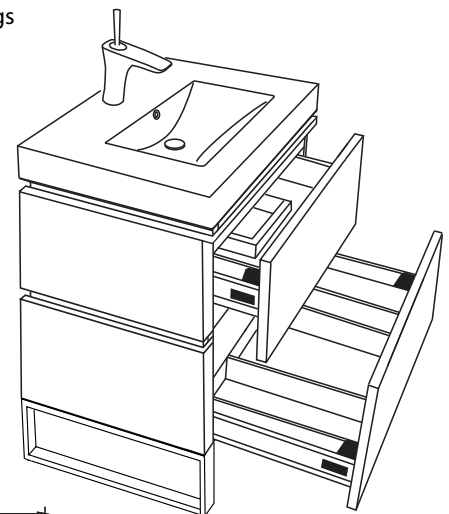

Metro - 42"

Specification & Installation Guide

Features

- Free standing 42" vanity : 33"(838mm)H x 22"(560mm)D x 41-5/8" (1058mm)W
- Furniture grade plywood layered with solid wood veneer and protected with several coats of polyurethane (No particle board or MDF used)
- Matching finish inside out
- Two fully adjustable drawers with full-extension soft-close European hardware
- Drawers include adjustable tempered glass dividers and retainers
- Feet option: 4 L-feet or 2 S-feet in polished chrome or brushed nickel.

Package Dimensions

46" x 26" x 30"

Weight

192 lbs. / 88 kgs

S-FEET

SIDE VIEW

Metro - 42"

Specification & Installation Guide