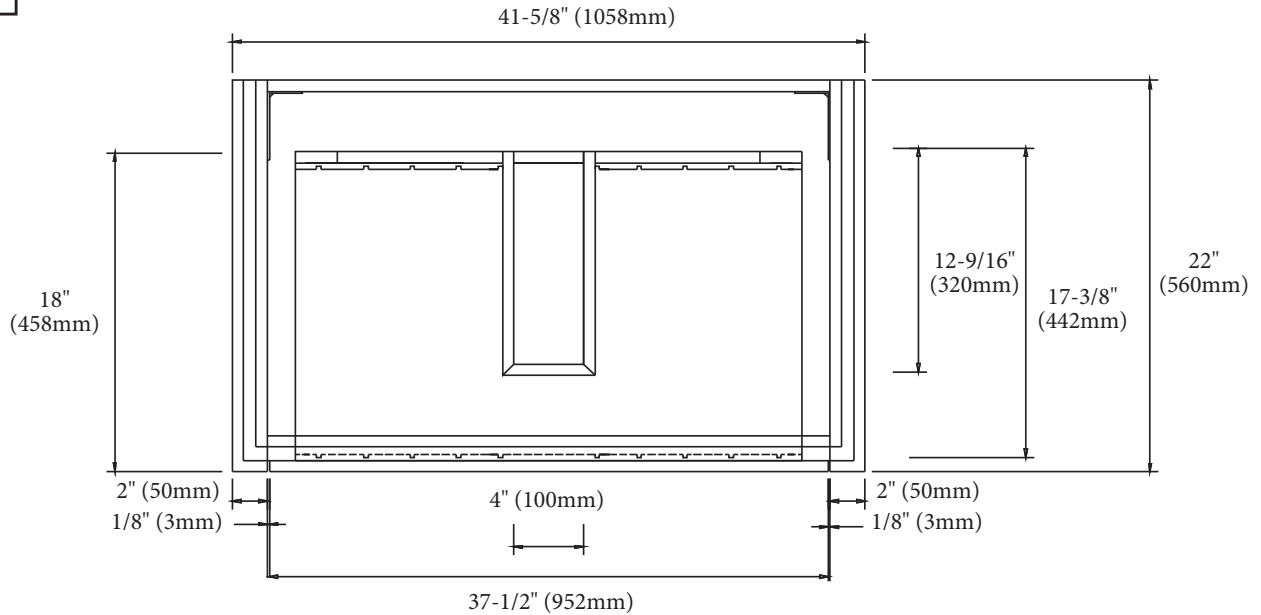

Metro - 42"

Specification & Installation Guide

Features

- Free standing 42" vanity : 33"(838mm)H x 22"(560mm)D x 41-5/8" (1058mm)W
- Furniture grade plywood layered with solid wood veneer and protected with several coats of polyurethane (No particle board or MDF used)
- Matching finish inside out
- Two fully adjustable drawers with full-extension soft-close European hardware
- Drawers include adjustable tempered glass dividers and retainers
- Feet option: 4 L-feet or 2 S-feet in polished chrome or brushed nickel.

Package Dimensions

46" x 26" x 30"

Weight

192 lbs. / 88 kgs

S-FEET

SIDE VIEW

Metro - 42"

Specification & Installation Guide

TOP VIEW

BACK VIEW

Metro - 42"

Specification & Installation Guide

FRONT VIEW

ROUGH-IN DIMENSIONS

Metro - 42"

Specification & Installation Guide