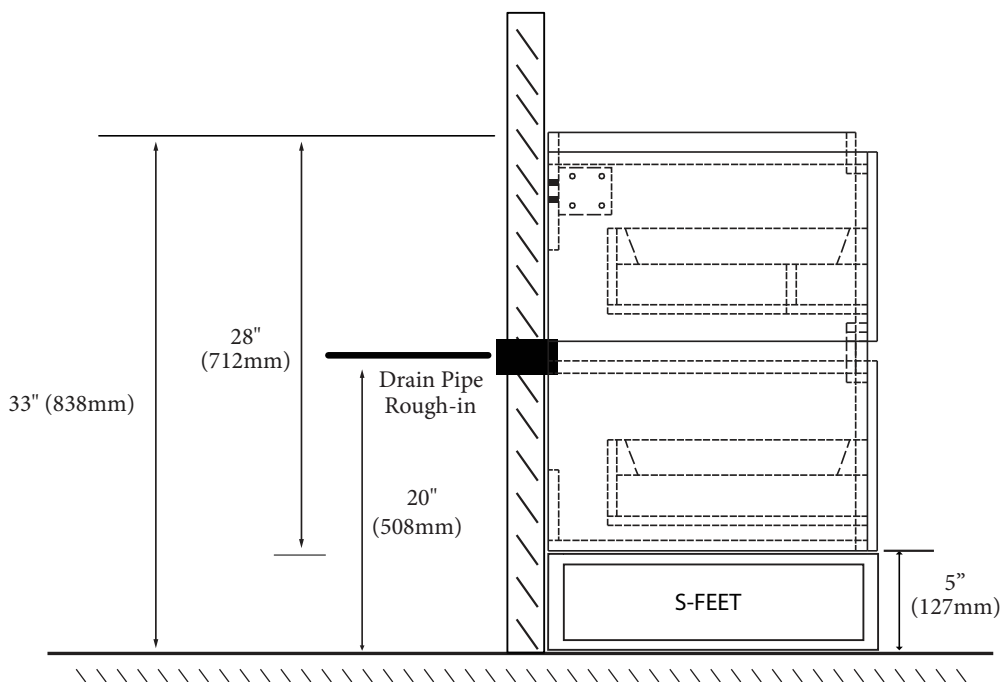

Metro - 42"

Specification & Installation Guide

Features

- Free standing 42" vanity : 33"(838mm)H x 22"(560mm)D x 41-5/8" (1058mm)W
- Furniture grade plywood layered with solid wood veneer and protected with several coats of polyurethane (No particle board or MDF used)
- Matching finish inside out
- Two fully adjustable drawers with full-extension soft-close European hardware
- Drawers include adjustable tempered glass dividers and retainers
- Feet option: 4 L-feet or 2 S-feet in polished chrome or brushed nickel.

Package Dimensions

46" x 26" x 30"

Weight

192 lbs. / 88 kgs

S-FEET

SIDE VIEW

Metro - 42"

Specification & Installation Guide

TOP VIEW

BACK VIEW

Metro - 42"

Specification & Installation Guide

FRONT VIEW

ROUGH-IN DIMENSIONS

Metro - 42"

Specification & Installation Guide

INSTALLATION INSTRUCTIONS

1. Install feet

1. Place feet in indicated positions.
2. Mark screw locations.
3. Pre-drill holes with 5/64, 3/32 or 7/64 drill bit about 1/2" deep.
4. **DO NOT OVER TIGHTEN THE SCREWS. DOING SO WILL SPLIT THE WOOD SIDE PANEL.**
5. If using a regular battery drill, set clutch to minimum and increase setting as needed.
6. **DO NOT USE AN IMPACT DRILL. IT WILL SPLIT THE WOOD SIDE PANEL.**