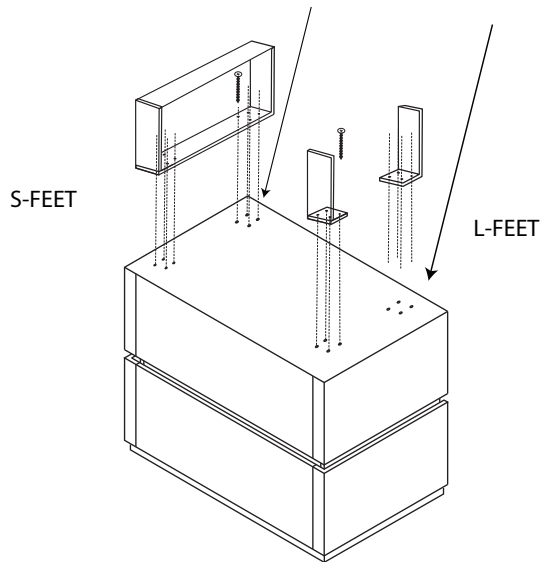

Metro - 42"

Specification & Installation Guide

Features

- Free standing 42" vanity : 33"(838mm)H x 22"(560mm)D x 41-5/8" (1058mm)W
- Furniture grade plywood layered with solid wood veneer and protected with several coats of polyurethane (No particle board or MDF used)
- Matching finish inside out
- Two fully adjustable drawers with full-extension soft-close European hardware
- Drawers include adjustable tempered glass dividers and retainers
- Feet option: 4 L-feet or 2 S-feet in polished chrome or brushed nickel.

Package Dimensions

46" x 26" x 30"

Weight

192 lbs. / 88 kgs

S-FEET

SIDE VIEW

Metro - 42"

Specification & Installation Guide

TOP VIEW

BACK VIEW

Metro - 42"

Specification & Installation Guide

FRONT VIEW

ROUGH-IN DIMENSIONS

Metro - 42"

Specification & Installation Guide

INSTALLATION INSTRUCTIONS

1. Install feet

1. Place feet in indicated positions.
2. Mark screw locations.
3. Pre-drill holes with 5/64, 3/32 or 7/64 drill bit about 1/2" deep.
4. **DO NOT OVER TIGHTEN THE SCREWS. DOING SO WILL SPLIT THE WOOD SIDE PANEL.**
5. If using a regular battery drill, set clutch to minimum and increase setting as needed.
6. **DO NOT USE AN IMPACT DRILL. IT WILL SPLIT THE WOOD SIDE PANEL.**