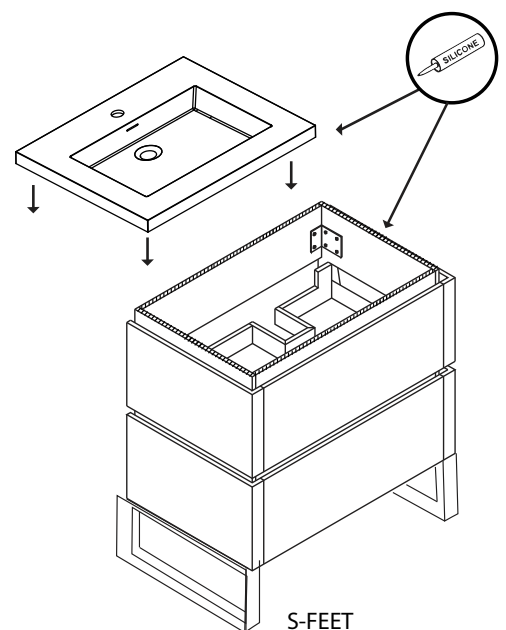

4. Install countertop with Silicone

For clarification, please contact Madeli Customer Care at (800)-819-6988 or (305)-718-8817 Ext. 1

All dimensions are approximate and subject to standard tolerance. Specifications subject to change without prior notice.

04 | Page