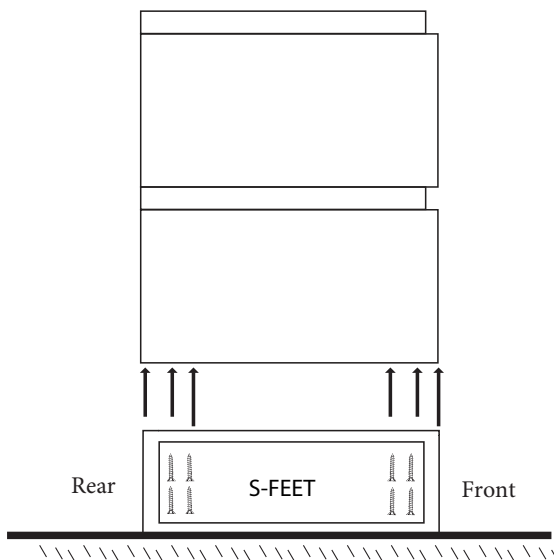

3. S-Feet installation