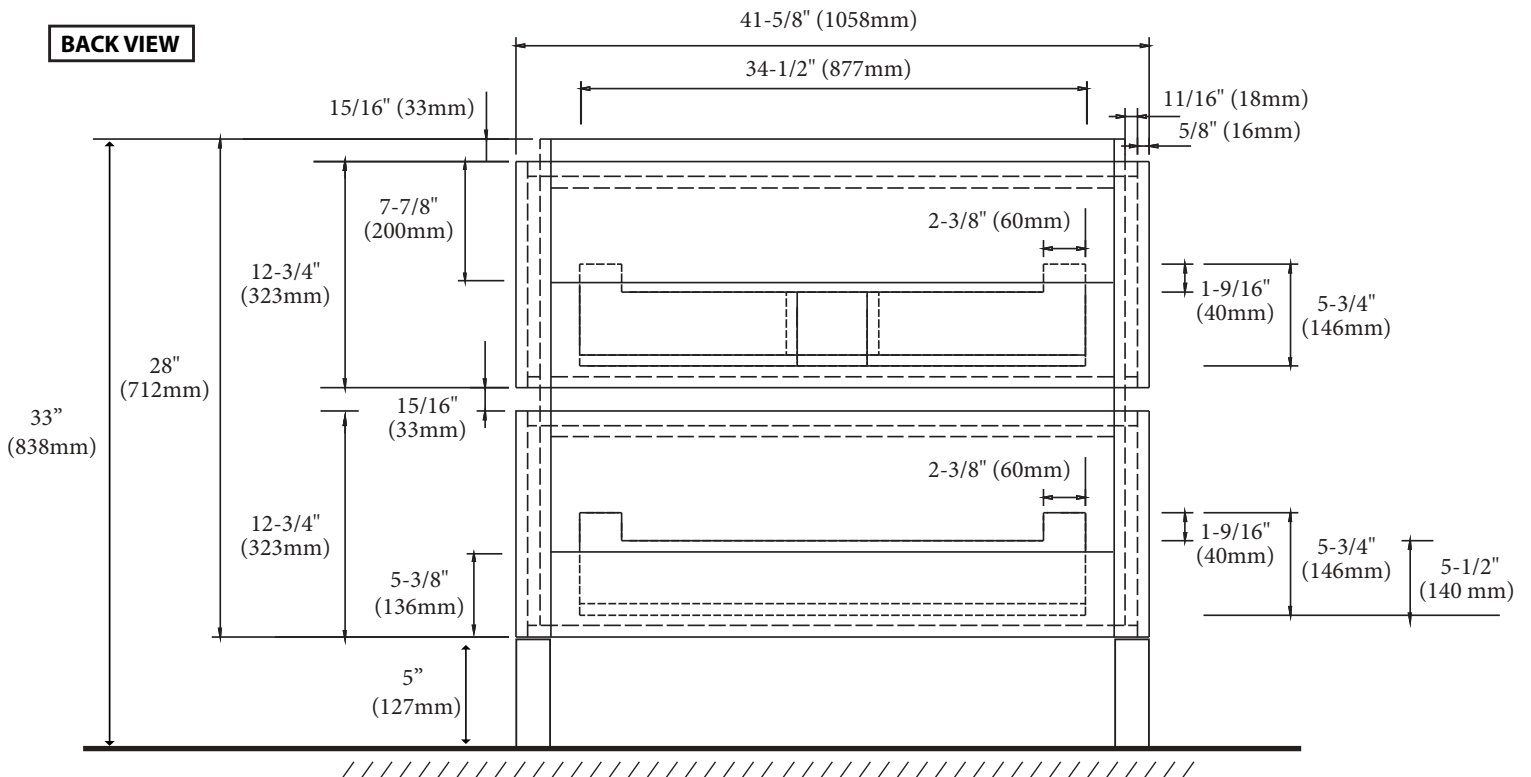

Metro - 42"

Specification & Installation Guide

Features

- Free standing 42" vanity : 33"(838mm)H x 22"(560mm)D x 41-5/8" (1058mm)W
- Furniture grade plywood layered with solid wood veneer and protected with several coats of polyurethane (No particle board or MDF used)
- Matching finish inside out
- Two fully adjustable drawers with full-extension soft-close European hardware
- Drawers include adjustable tempered glass dividers and retainers
- Feet option: 4 L-feet or 2 S-feet in polished chrome or brushed nickel.

Package Dimensions

46" x 26" x 30"

Weight

192 lbs. / 88 kgs

S-FEET

SIDE VIEW

Metro - 42"

Specification & Installation Guide

TOP VIEW

BACK VIEW

Metro - 42"

Specification & Installation Guide

FRONT VIEW

ROUGH-IN DIMENSIONS

Metro - 42"

Specification & Installation Guide