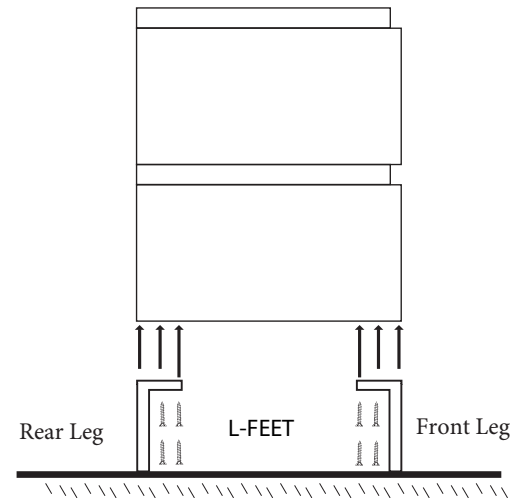

2. L-Feet installation