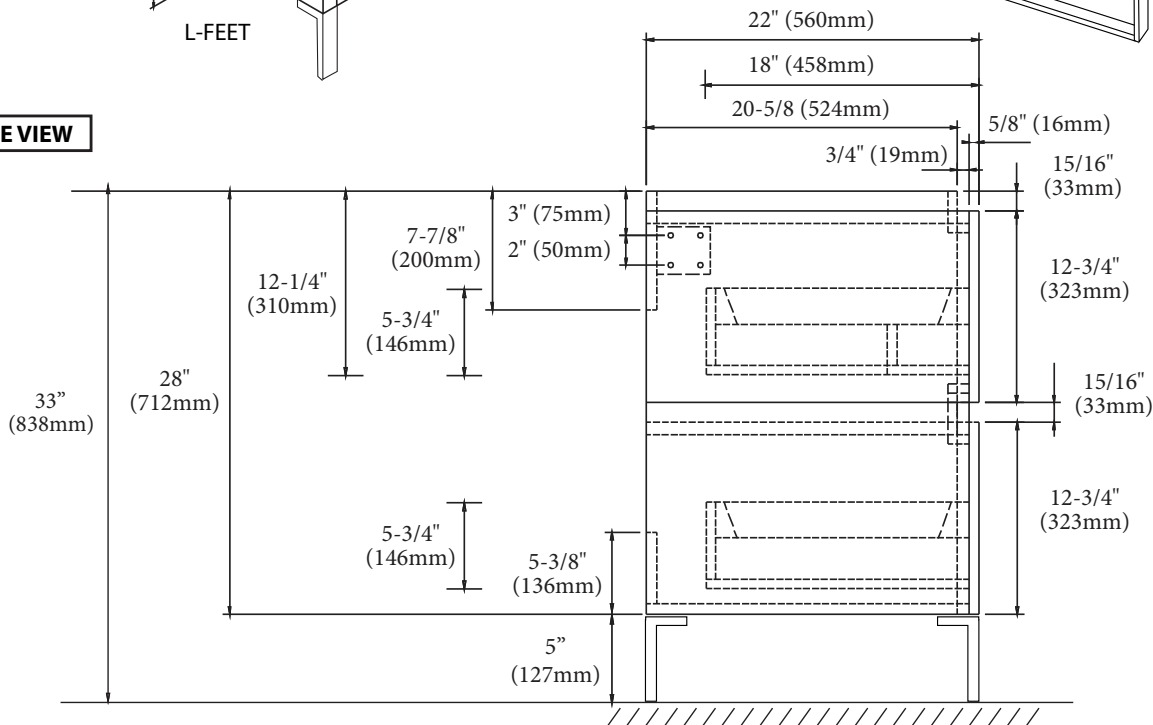

Metro - 42"

Specification & Installation Guide

Features

- Free standing 42" vanity : 33"(838mm)H x 22"(560mm)D x 41-5/8" (1058mm)W
- Furniture grade plywood layered with solid wood veneer and protected with several coats of polyurethane (No particle board or MDF used)
- Matching finish inside out
- Two fully adjustable drawers with full-extension soft-close European hardware
- Drawers include adjustable tempered glass dividers and retainers
- Feet option: 4 L-feet or 2 S-feet in polished chrome or brushed nickel.

Package Dimensions

46" x 26" x 30"

Weight

192 lbs. / 88 kgs

S-FEET

SIDE VIEW

Metro - 42"

Specification & Installation Guide

TOP VIEW

BACK VIEW

Metro - 42"

Specification & Installation Guide

FRONT VIEW

ROUGH-IN DIMENSIONS

Metro - 42"

Specification & Installation Guide