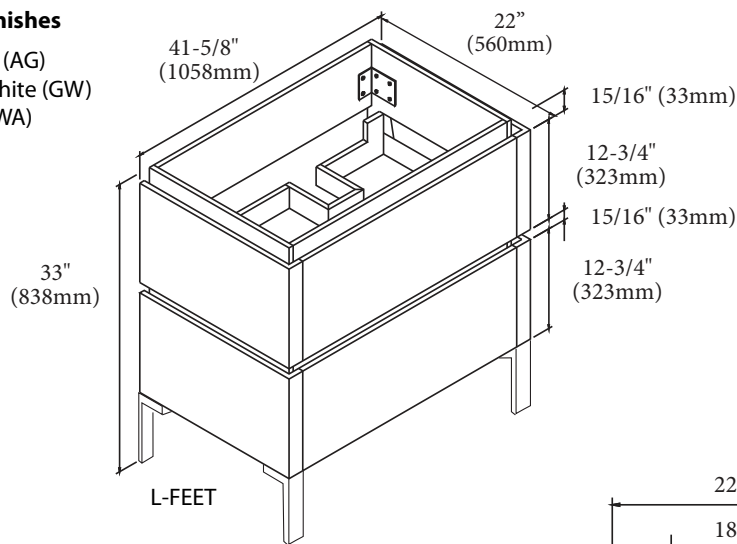

Metro - 42"

Specification & Installation Guide

Features

- Free standing 42" vanity : 33"(838mm)H x 22"(560mm)D x 41-5/8" (1058mm)W
- Furniture grade plywood layered with solid wood veneer and protected with several coats of polyurethane (No particle board or MDF used)
- Matching finish inside out
- Two fully adjustable drawers with full-extension soft-close European hardware
- Drawers include adjustable tempered glass dividers and retainers
- Feet option: 4 L-feet or 2 S-feet in polished chrome or brushed nickel.

Colors/Finishes

- Ash Grey (AG)
- Glossy White (GW)
- Walnut (WA)