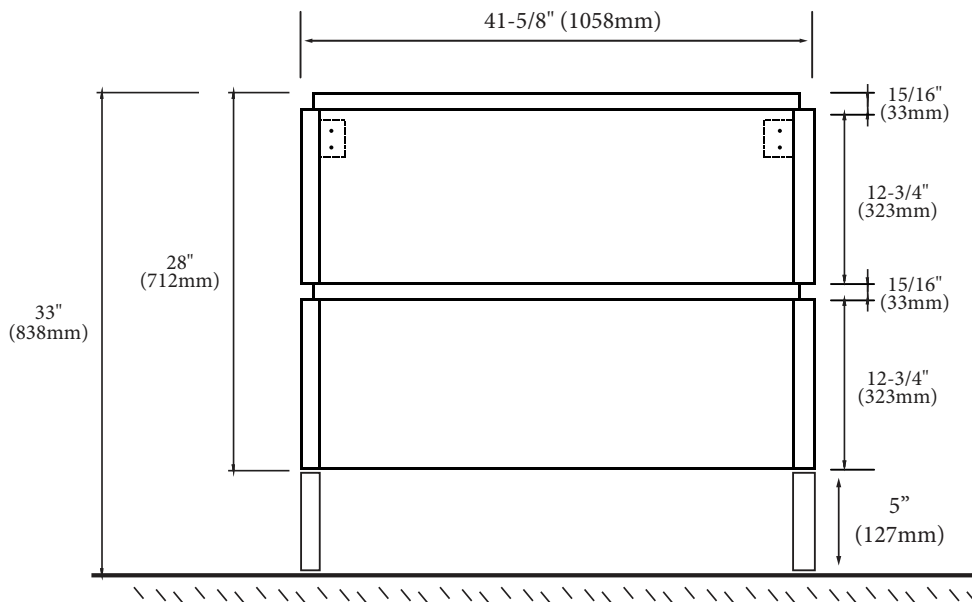

Metro - 42"

Specification & Installation Guide

Features

- Free standing 42" vanity : 33"(838mm)H x 22"(560mm)D x 41-5/8" (1058mm)W
- Furniture grade plywood layered with solid wood veneer and protected with several coats of polyurethane (No particle board or MDF used)
- Matching finish inside out
- Two fully adjustable drawers with full-extension soft-close European hardware
- Drawers include adjustable tempered glass dividers and retainers
- Feet option: 4 L-feet or 2 S-feet in polished chrome or brushed nickel.

Package Dimensions

46" x 26" x 30"

Weight

192 lbs. / 88 kgs

S-FEET

SIDE VIEW

Metro - 42"

Specification & Installation Guide

TOP VIEW

BACK VIEW

Metro - 42"

Specification & Installation Guide

FRONT VIEW

ROUGH-IN DIMENSIONS

Metro - 42"

Specification & Installation Guide