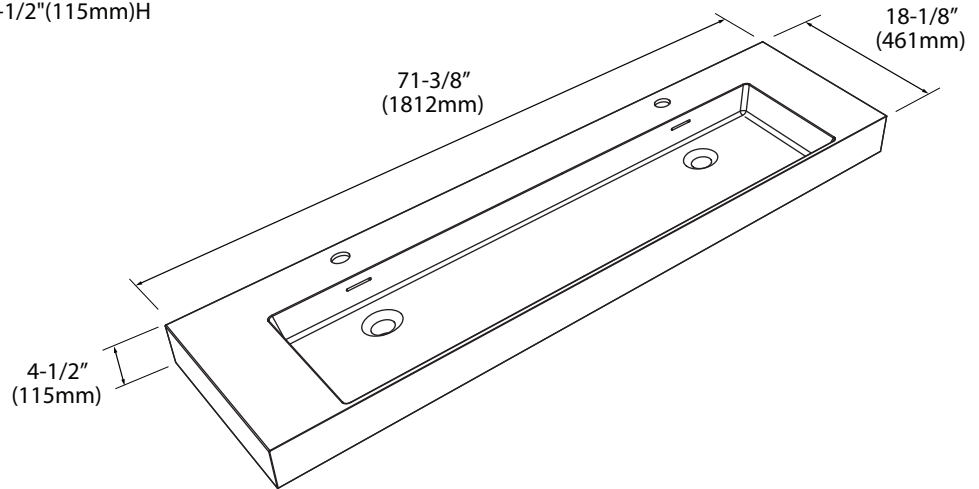

X-Stone Trough Sink - 72" Double Bowl

Specification & Installation Guide

Features

- X-Stone Trough sink 72" double bowl
- Size: 71-3/8"(1812mm)L x 18-1/8"(461mm)W x 4-1/2"(115mm)H
- Material: Solid Surface
- With overflow
- 4"H backsplash & sidesplash: Optional
- Single faucet: XTU1845-72-210-WH (shown)
- 8" widespread: XTU1845-72-230-WH
- No faucet hole: XTU1845-72-200-WH
- Packaging Dimensions: 75"x 21"x 7-1/2"
- Gross Weight: 99 lbs. / 45 kgs.

Finish

- Glossy White

Compliance: CSA B45.5-11/IAPMO Z124-11

For clarification, please contact Madeli Customer Care at (800)-819-6988 or (305)-718-8817 Ext. 1 or service@madeli.com
All dimensions are approximate and subject to standard tolerance. Specifications subject to change without prior notice.