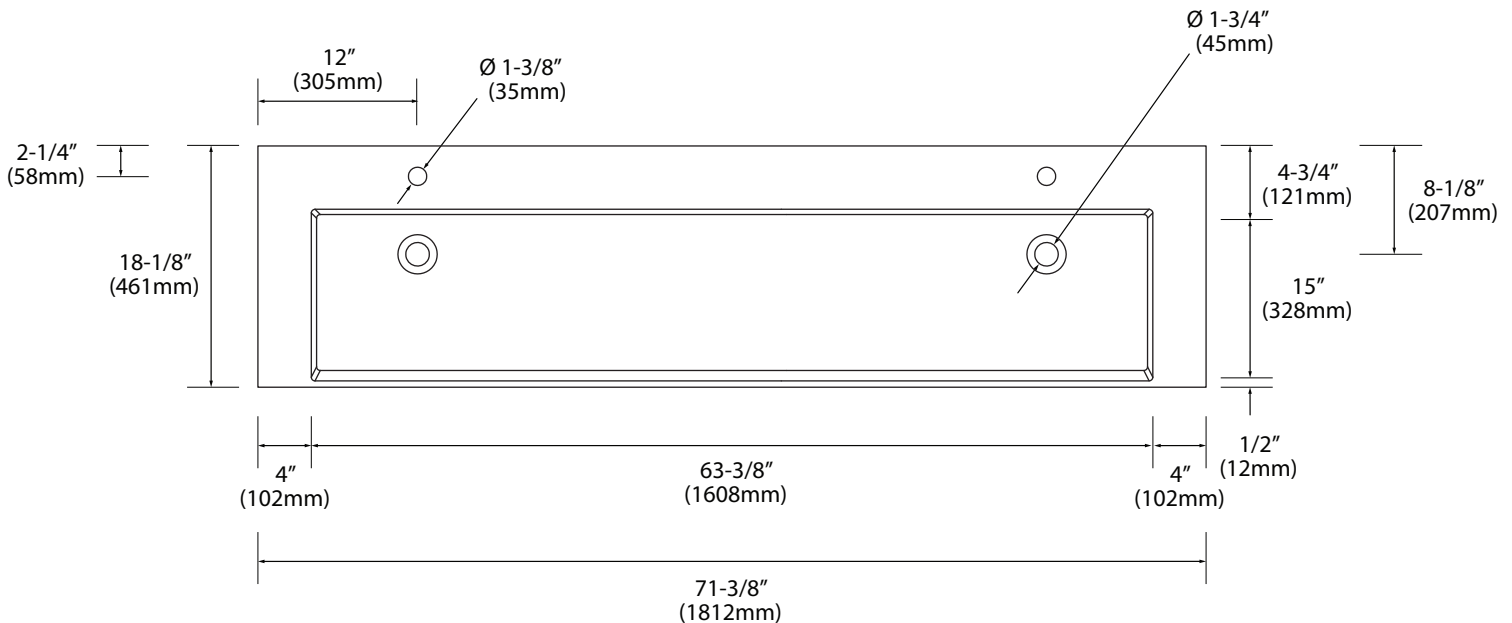

X-Stone Trough Sink - 72" Double Bowl

Specification & Installation Guide

Features

- X-Stone Trough sink 72" double bowl
- Size: 71-3/8"(1812mm)L x 18-1/8"(461mm)W x 4-1/2"(115mm)H
- Material: Solid Surface
- With overflow
- 4"H backsplash & sidesplash: Optional
- Single faucet: XTU1845-72-210-WH (shown)
- 8" widespread: XTU1845-72-230-WH
- No faucet hole: XTU1845-72-200-WH
- Packaging Dimensions: 75"x 21"x 7-1/2"
- Gross Weight: 99 lbs. / 45 kgs.

Finish

- Glossy White

Compliance: CSA B45.5-11/IAPMO Z124-11

For clarification, please contact Madeli Customer Care at (800)-819-6988 or (305)-718-8817 Ext. 1 or service@madeli.com
All dimensions are approximate and subject to standard tolerance. Specifications subject to change without prior notice.