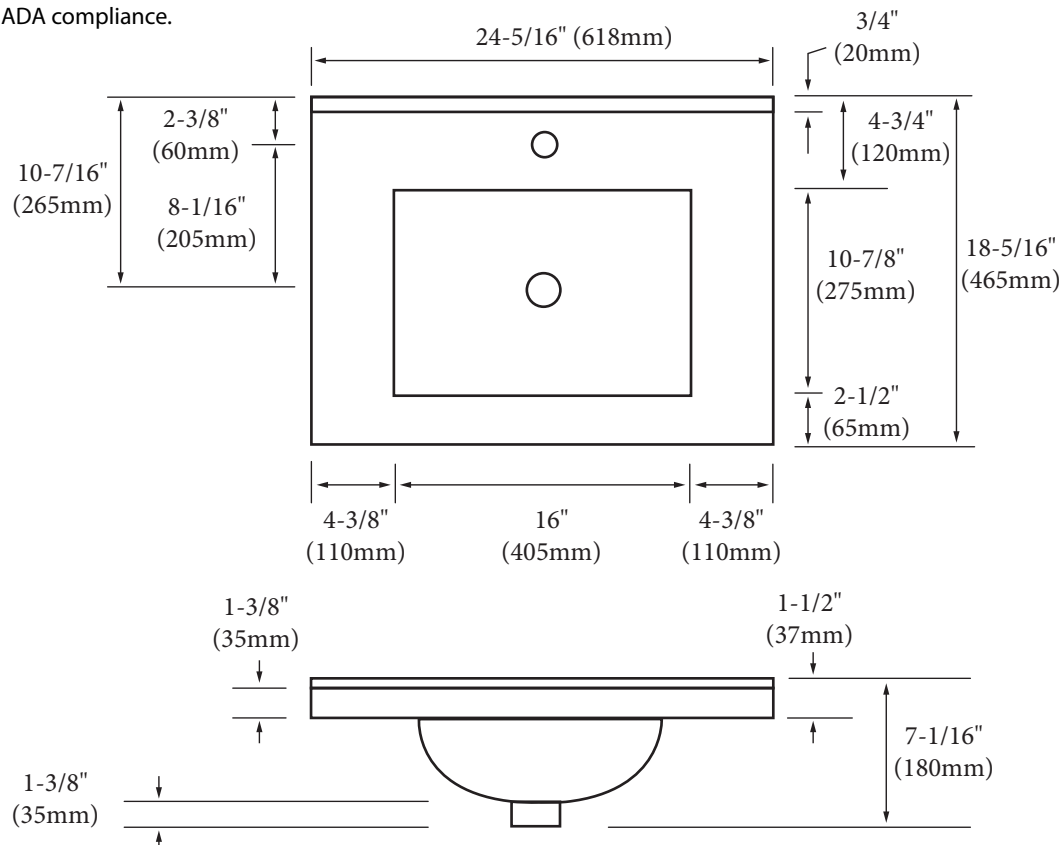

Ceramic Semi-Recessed Bathroom Sink

Specification & Installation Guide

FEATURES

- Design: Rectangular / Contemporary
- Material: Vitreous China
- Type: Semi-Recessed
- Overflow: Yes
- Size: 24-5/16"(618 mm)L x 18-5/16"(465 mm)W x 1-1/2"(37 mm)H
- Basin inside depth: 5" (127 mm)
- Drain ϕ : 1-3/4" (45 mm)
- Faucet hole ϕ : 1-3/8" (35mm) - Available in single-hole or 8" (203mm) centers
 - Single: CB-8124-110-WH
 - 8" center: CB-8124-130-WH
- Basin Clamp Assembly: Not applicable.
- Packaging Dimensions: 27"(686 mm) x 20"(508 mm) x 9" (229 mm)
- Weight: 36 lbs. / 16.36 kgs.

FINISHES

White

COMPLIANCE

CSA B45.5-11/IAPMO Z124-11

INSTALLATION

Follow the installation guide to install this product. Lavatory will comply with ADA when installed per section 606 Lavatories and Sinks of the 2012 ADA standards for Accessible Design. For the under-mount installation, countertop thickness cannot be over 1" (25 mm) for ADA compliance.