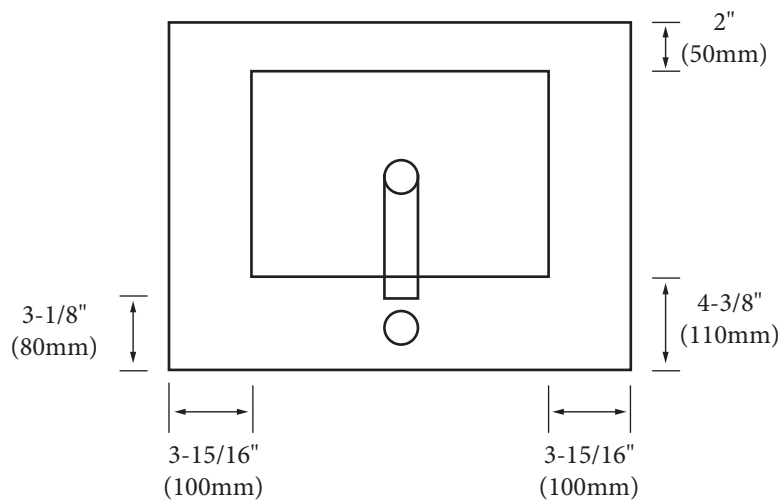

Ceramic Semi-Recessed Bathroom Sink

Specification & Installation Guide

For clarification, please contact Madeli Customer Care at (800)-819-6988 or (305)-718-8817 Ext. 1
All dimensions are approximate and subject to standard tolerance. Specifications subject to change without prior notice.