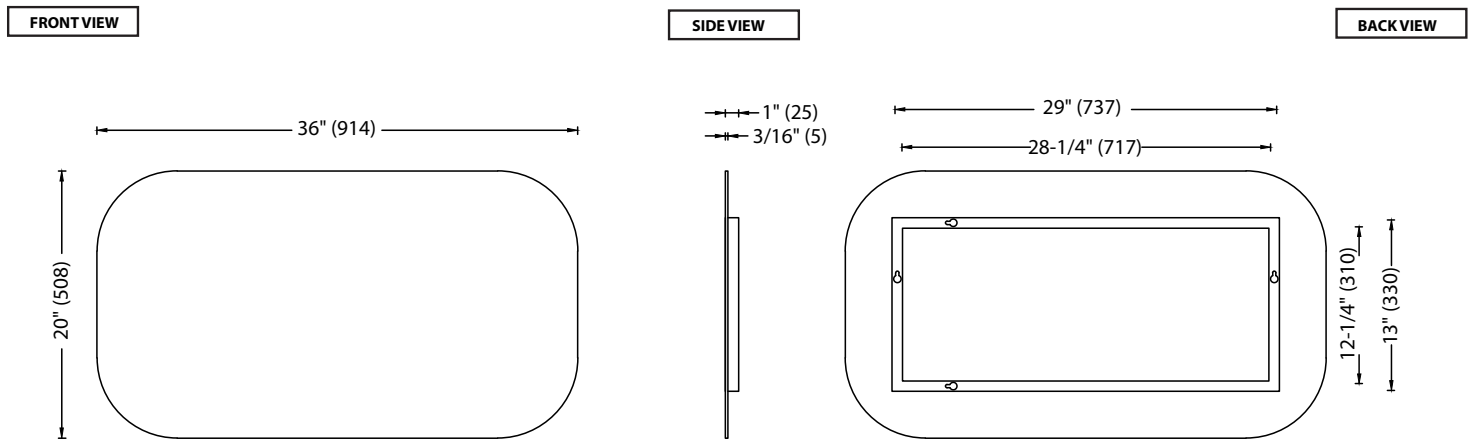

Euro Mirror Collection

Specification & Installation Guide

RL-PT3620-003-AL

Features

- Wall hung 20" x 36" frameless mirror
- Designer "Floating" look with 6" round corners
- Dual installation: mirror can be hung in long or short direction
- Size: 20"(508 mm)H x 13/16"(20 mm)D x 36"(914 mm)W or 36"(914 mm)H x 13/16"(20 mm)D x 20"(508 mm)W
- Recessed/hidden aluminum support frame

Package dimension

39" x 23" x 3"

Gross weight

17 lbs / 7.73 kgs

RL-PT4820-003-AL

Features

- Wall hung 20" x 48" frameless mirror
- Designer "Floating" look with 6" round corners
- Dual installation: mirror can be hung in long or short direction
- Size: 20"(508 mm)H x 13/16"(20 mm)D x 48"(1219 mm)W or 48"(1219 mm)H x 13/16"(20 mm)D x 20"(508 mm)W
- Recessed/hidden aluminum support frame

Package dimension

51" x 23" x 3"

Gross weight

22 lbs / 10 kgs

For clarification, please contact Madeli Customer Care at (800)-819-6988 or (305)-718-8817 Ext. 1

All dimensions are approximate and subject to standard tolerance. Specifications subject to change without prior notice.