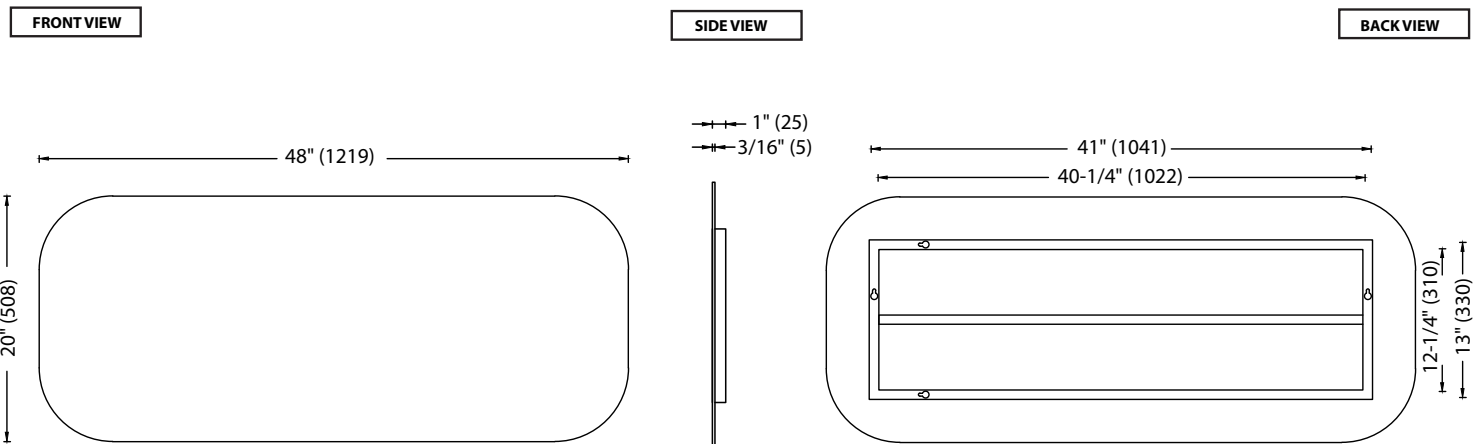

Euro Mirror Collection

Specification & Installation Guide

RL-PT3620-003-AL

Features

- Wall hung 20" x 36" frameless mirror
- Designer "Floating" look with 6" round corners
- Dual installation: mirror can be hung in long or short direction
- Size: 20"(508 mm)H x 13/16"(20 mm)D x 36"(914 mm)W or 36"(914 mm)H x 13/16"(20 mm)D x 20"(508 mm)W
- Recessed/hidden aluminum support frame

Package dimension

39" x 23" x 3"

Gross weight

17 lbs / 7.73 kgs

RL-PT4820-003-AL

Features

- Wall hung 20" x 48" frameless mirror
- Designer "Floating" look with 6" round corners
- Dual installation: mirror can be hung in long or short direction
- Size: 20"(508 mm)H x 13/16"(20 mm)D x 48"(1219 mm)W or 48"(1219 mm)H x 13/16"(20 mm)D x 20"(508 mm)W
- Recessed/hidden aluminum support frame

Package dimension

51" x 23" x 3"

Gross weight

22 lbs / 10 kgs

For clarification, please contact Madeli Customer Care at (800)-819-6988 or (305)-718-8817 Ext. 1

All dimensions are approximate and subject to standard tolerance. Specifications subject to change without prior notice.