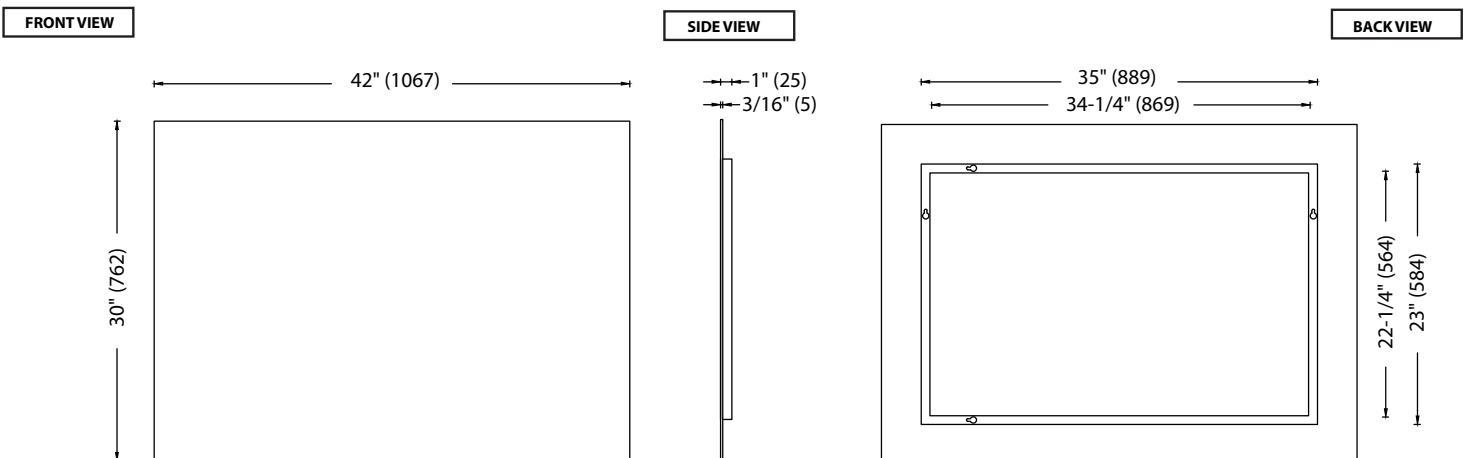

Gross weight

29 lbs / 13 kgs

For clarification, please contact Madeli Customer Care at (800)-819-6988 or (305)-718-8817 Ext. 1

All dimensions are approximate and subject to standard tolerance. Specifications subject to change without prior notice.