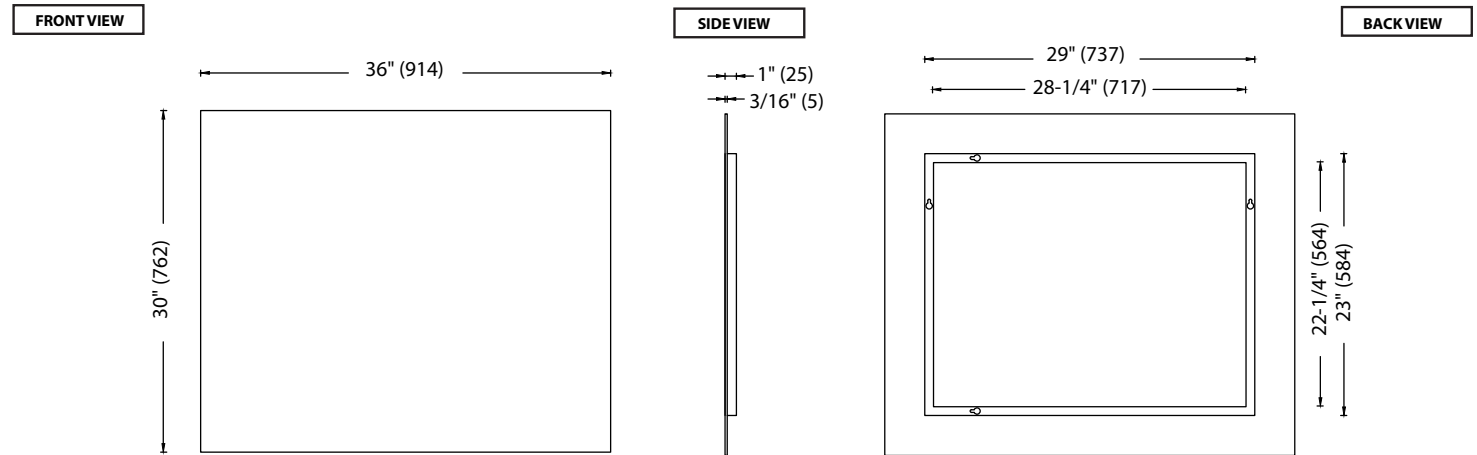

The Vetro Mirror Collection

Specification & Installation Guide

RL-VT3630-003-AL

Features

- Wall hung 36" x 30" frameless mirror
- Designer "floating" look - 3/4" off the wall.
- Dual installation: mirror can be hung in long or short direction
- Size: 30"(762 mm)H x 13/16"(20 mm)D x 36"(914 mm)W or 36"(914 mm)H x 13/16"(20 mm)D x 30"(762 mm)W
- Frameless with aluminum base
- Copper free mirror and GreenShield™ protective backing

Package dimension

39" x 33" x 6"

Gross weight

25 lbs / 12 kgs

RL-VT4230-003-AL

Features

- Wall hung 42" x 30" frameless mirror.
- Designer "floating" look - 3/4" off the wall.
- Dual installation: mirror can be hung in long or short direction
- Size: 30"(762 mm)H x 13/16"(20 mm)D x 42"(1067 mm)W or 42"(1067 mm)H x 13/16"(20 mm)D x 30"(762 mm)W
- Frameless with aluminum base
- Copper free mirror and GreenShield™ protective backing

Package dimension

45" x 33" x 6"