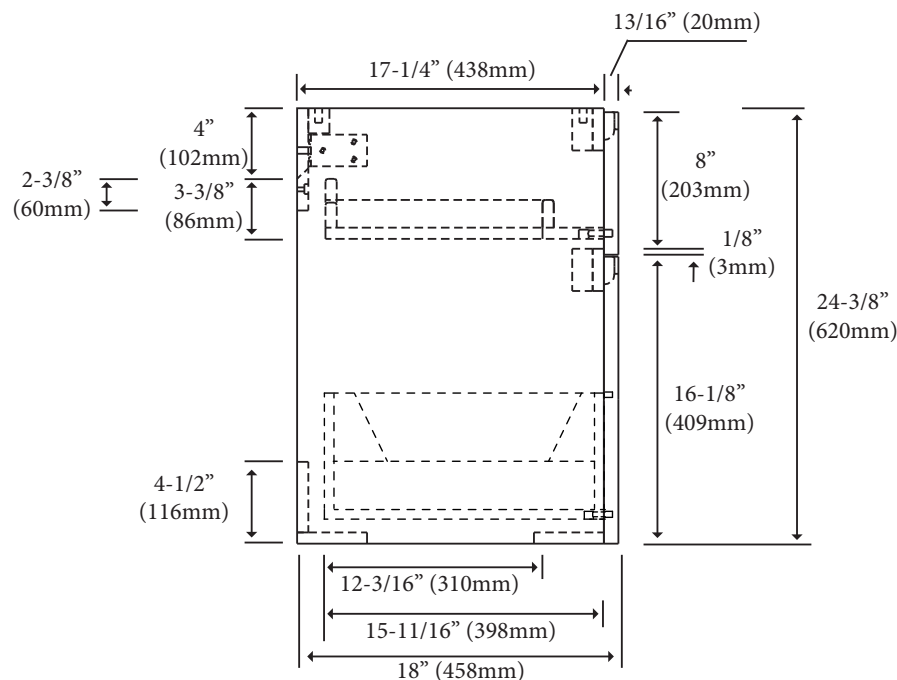

Bolano - 36"

Specification & Installation Guide

Features

- Wall hung 36" vanity : 24-3/8"(620mm)H x 18"(458mm)D x 35-5/8" (905mm)W
- Furniture grade plywood layered with solid wood veneer and protected with several coats of polyurethane (No particle board or MDF used).
- Matching finish inside out
- Two fully adjustable drawers with full-extension soft-close European hardware.
- Bottom drawer includes adjustable tempered glass dividers and retainers

Package Dimensions

38" x 21" x 28"

Weight

95 lbs. / 43.18 kgs

SIDE VIEW

For clarification, please contact Madeli Customer Care at (800)-819-6988 or (305)-718-8817 Ext. 1

All dimensions are approximate and subject to standard tolerance. Specifications subject to change without prior notice.

Bolano - 36"

Specification & Installation Guide

TOP VIEW

BACK VIEW

Bolano - 36" Specification & Installation Guide

FRONT VIEW

TYPICAL INSTALLATION

The typical dimensions shown will result in vanity cabinet height of 34" (864mm). Depending on the countertop selected, the total height will vary from 35-1/4" (895mm) to 36-1/2" (927mm). For above-counter vessels with typical heights between 4" and 6", it is suggested to lower the cabinet to 31" (785mm). If alternate heights are desired, adjust the rough-in and backing material heights using the dimensions provided.