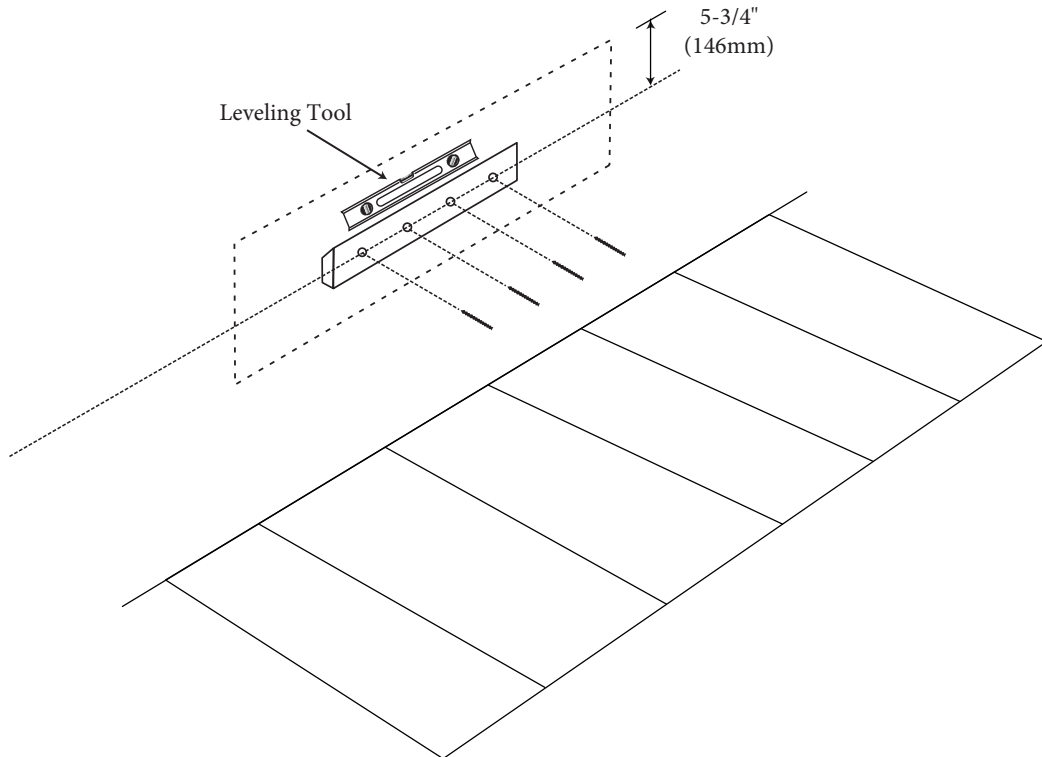

Bolano - 36"

Specification & Installation Guide

STEP 2

Install French Cleat