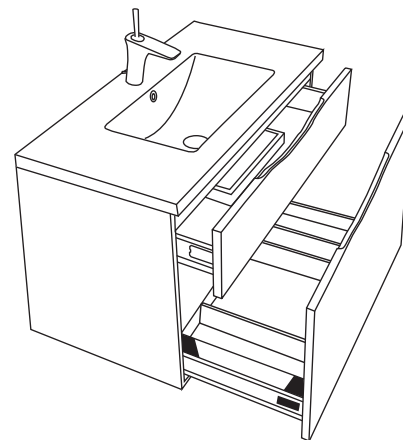

Bolano - 36"

Specification & Installation Guide

Features

- Wall hung 36" vanity : 24-3/8"(620mm)H x 18"(458mm)D x 35-5/8" (905mm)W
- Furniture grade plywood layered with solid wood veneer and protected with several coats of polyurethane (No particle board or MDF used).
- Matching finish inside out
- Two fully adjustable drawers with full-extension soft-close European hardware.
- Bottom drawer includes adjustable tempered glass dividers and retainers

Package Dimensions

38" x 21" x 28"

Weight

95 lbs. / 43.18 kgs

SIDE VIEW

For clarification, please contact Madeli Customer Care at (800)-819-6988 or (305)-718-8817 Ext. 1

All dimensions are approximate and subject to standard tolerance. Specifications subject to change without prior notice.

Bolano - 36"

Specification & Installation Guide

TOP VIEW

BACK VIEW

Bolano - 36" Specification & Installation Guide

FRONT VIEW

TYPICAL INSTALLATION

The typical dimensions shown will result in vanity cabinet height of 34" (864mm). Depending on the countertop selected, the total height will vary from 35-1/4" (895mm) to 36-1/2" (927mm). For above-counter vessels with typical heights between 4" and 6", it is suggested to lower the cabinet to 31" (785mm). If alternate heights are desired, adjust the rough-in and backing material heights using the dimensions provided.