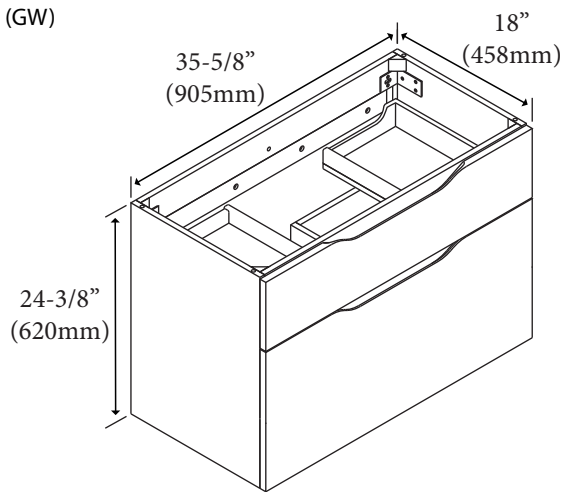

Bolano - 36"

Specification & Installation Guide

Features

- Wall hung 36" vanity : 24-3/8"(620mm)H x 18"(458mm)D x 35-5/8" (905mm)W
- Furniture grade plywood layered with solid wood veneer and protected with several coats of polyurethane (No particle board or MDF used).
- Matching finish inside out
- Two fully adjustable drawers with full-extension soft-close European hardware.
- Bottom drawer includes adjustable tempered glass dividers and retainers

Package Dimensions

38" x 21" x 28"

Weight

95 lbs. / 43.18 kgs

SIDE VIEW

For clarification, please contact Madeli Customer Care at (800)-819-6988 or (305)-718-8817 Ext. 1

All dimensions are approximate and subject to standard tolerance. Specifications subject to change without prior notice.

Bolano - 36"

Specification & Installation Guide

TOP VIEW

BACK VIEW

Bolano - 36" Specification & Installation Guide

FRONT VIEW

TYPICAL INSTALLATION

The typical dimensions shown will result in vanity cabinet height of 34" (864mm). Depending on the countertop selected, the total height will vary from 35-1/4" (895mm) to 36-1/2" (927mm). For above-counter vessels with typical heights between 4" and 6", it is suggested to lower the cabinet to 31" (785mm). If alternate heights are desired, adjust the rough-in and backing material heights using the dimensions provided.