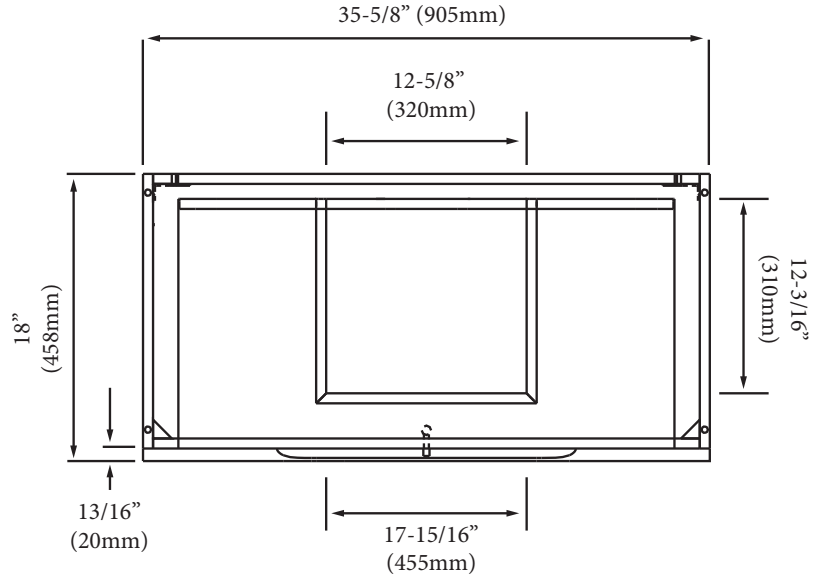

Bolano - 36"

Specification & Installation Guide

Features

- Wall hung 36" vanity : 24-3/8"(620mm)H x 18"(458mm)D x 35-5/8" (905mm)W
- Furniture grade plywood layered with solid wood veneer and protected with several coats of polyurethane (No particle board or MDF used).
- Matching finish inside out
- Two fully adjustable drawers with full-extension soft-close European hardware.
- Bottom drawer includes adjustable tempered glass dividers and retainers

Package Dimensions

38" x 21" x 28"

Weight

95 lbs. / 43.18 kgs

SIDE VIEW

For clarification, please contact Madeli Customer Care at (800)-819-6988 or (305)-718-8817 Ext. 1

All dimensions are approximate and subject to standard tolerance. Specifications subject to change without prior notice.

Bolano - 36"

Specification & Installation Guide

TOP VIEW

BACK VIEW

Bolano - 36" Specification & Installation Guide

FRONT VIEW

TYPICAL INSTALLATION

The typical dimensions shown will result in vanity cabinet height of 34" (864mm). Depending on the countertop selected, the total height will vary from 35-1/4" (895mm) to 36-1/2" (927mm). For above-counter vessels with typical heights between 4" and 6", it is suggested to lower the cabinet to 31" (785mm). If alternate heights are desired, adjust the rough-in and backing material heights using the dimensions provided.