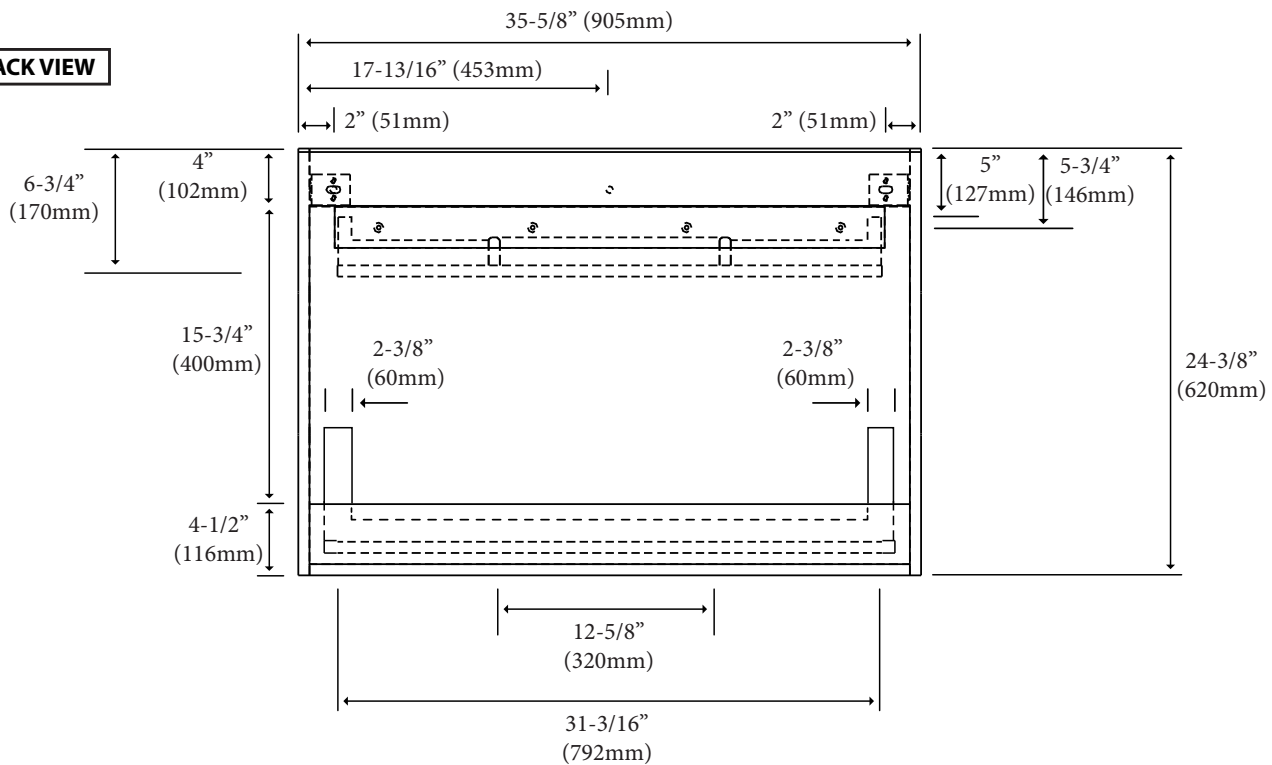

Bolano - 36"

Specification & Installation Guide

Features

- Wall hung 36" vanity : 24-3/8"(620mm)H x 18"(458mm)D x 35-5/8" (905mm)W
- Furniture grade plywood layered with solid wood veneer and protected with several coats of polyurethane (No particle board or MDF used).
- Matching finish inside out
- Two fully adjustable drawers with full-extension soft-close European hardware.
- Bottom drawer includes adjustable tempered glass dividers and retainers

Package Dimensions

38" x 21" x 28"

Weight

95 lbs. / 43.18 kgs

SIDE VIEW

For clarification, please contact Madeli Customer Care at (800)-819-6988 or (305)-718-8817 Ext. 1

All dimensions are approximate and subject to standard tolerance. Specifications subject to change without prior notice.

Bolano - 36"

Specification & Installation Guide

TOP VIEW

BACK VIEW

Bolano - 36" Specification & Installation Guide

FRONT VIEW

TYPICAL INSTALLATION

The typical dimensions shown will result in vanity cabinet height of 34" (864mm). Depending on the countertop selected, the total height will vary from 35-1/4" (895mm) to 36-1/2" (927mm). For above-counter vessels with typical heights between 4" and 6", it is suggested to lower the cabinet to 31" (785mm). If alternate heights are desired, adjust the rough-in and backing material heights using the dimensions provided.

All dimensions are approximate and subject to standard tolerance. Specifications subject to change without prior notice.

Bolano - 36"

Specification & Installation Guide

STEP 4

Secure vanity to wood reinforcement backing