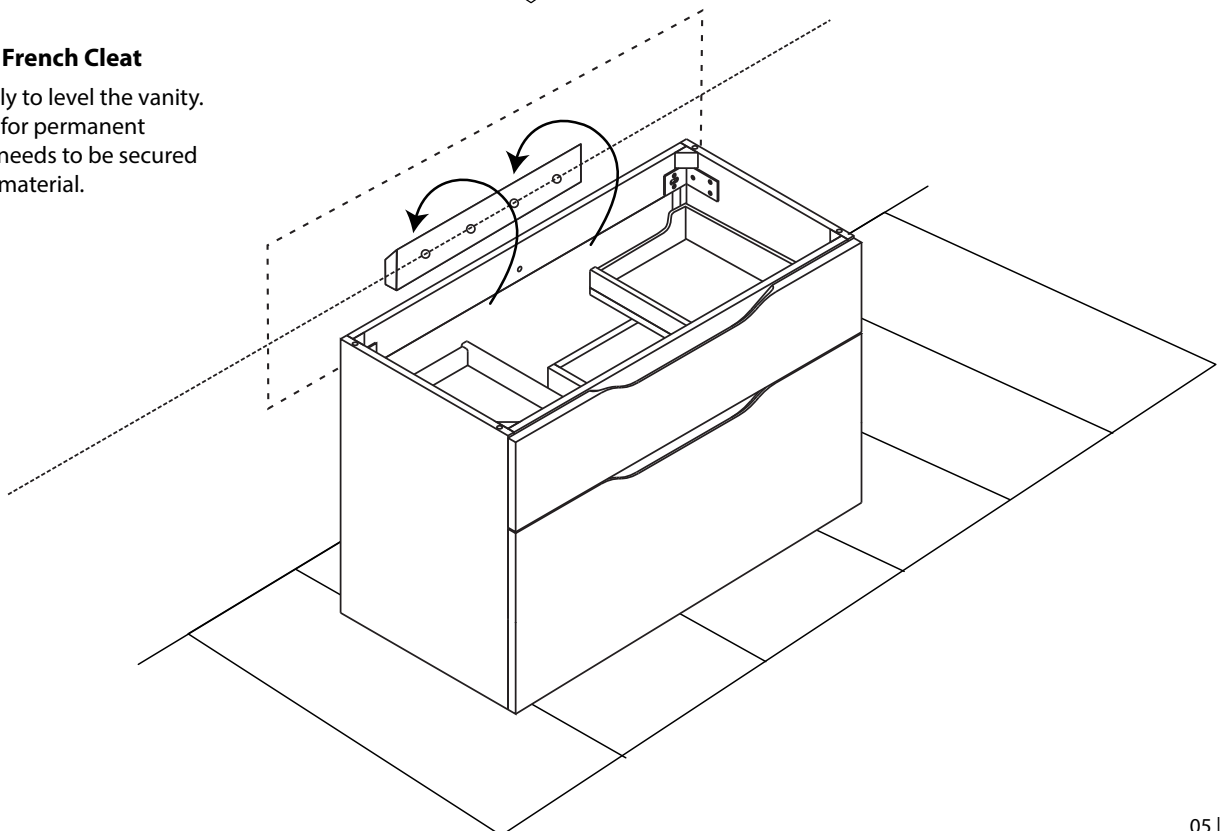

STEP 3

Place vanity on French Cleat

French Cleat is only to level the vanity. It is not designed for permanent support. Cabinet needs to be secured to wood backing material.