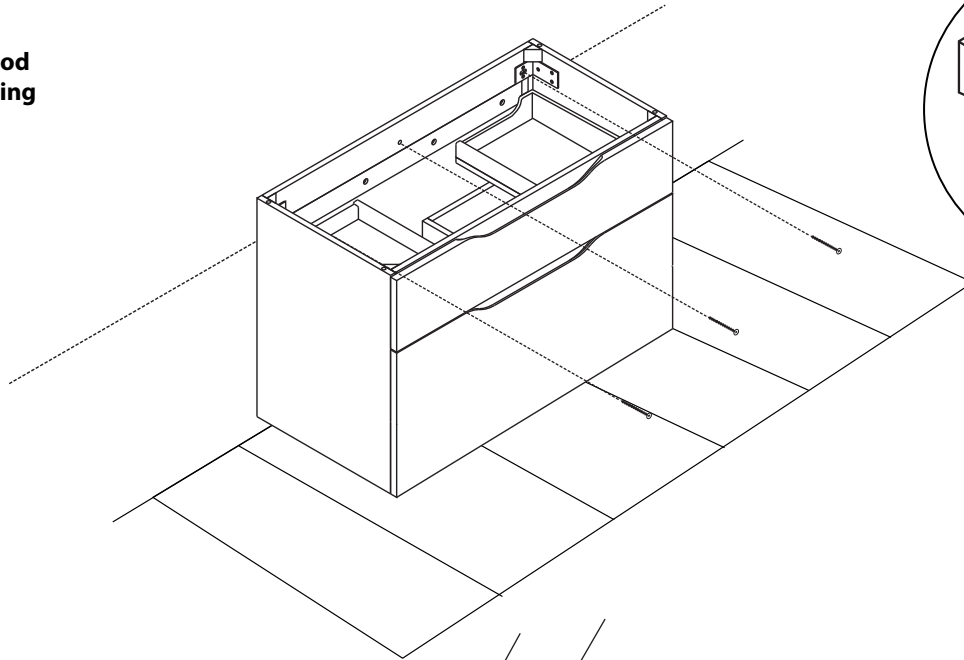

Bolano - 36"

Specification & Installation Guide

Features

- Wall hung 36" vanity : 24-3/8"(620mm)H x 18"(458mm)D x 35-5/8" (905mm)W
- Furniture grade plywood layered with solid wood veneer and protected with several coats of polyurethane (No particle board or MDF used).
- Matching finish inside out
- Two fully adjustable drawers with full-extension soft-close European hardware.
- Bottom drawer includes adjustable tempered glass dividers and retainers

Bolano - 36"

Specification & Installation Guide

TOP VIEW

BACK VIEW

Bolano - 36" Specification & Installation Guide

FRONT VIEW

TYPICAL INSTALLATION

The typical dimensions shown will result in vanity cabinet height of 34" (864mm). Depending on the countertop selected, the total height will vary from 35-1/4" (895mm) to 36-1/2" (927mm). For above-counter vessels with typical heights between 4" and 6", it is suggested to lower the cabinet to 31" (785mm). If alternate heights are desired, adjust the rough-in and backing material heights using the dimensions provided.

Bolano - 36"

Specification & Installation Guide

INSTALLATION INSTRUCTIONS

Item	French Cleat	#10 x 2" Screws	Anchors	Screw	Silicone (not included)
Qty.	1	4	3	3	1
					

STEP 1

Wall Preparation

Bolano - 36"

Specification & Installation Guide

All dimensions are approximate and subject to standard tolerance. Specifications subject to change without prior notice.

Bolano - 36"

Specification & Installation Guide

STEP 4

Secure vanity to wood reinforcement backing