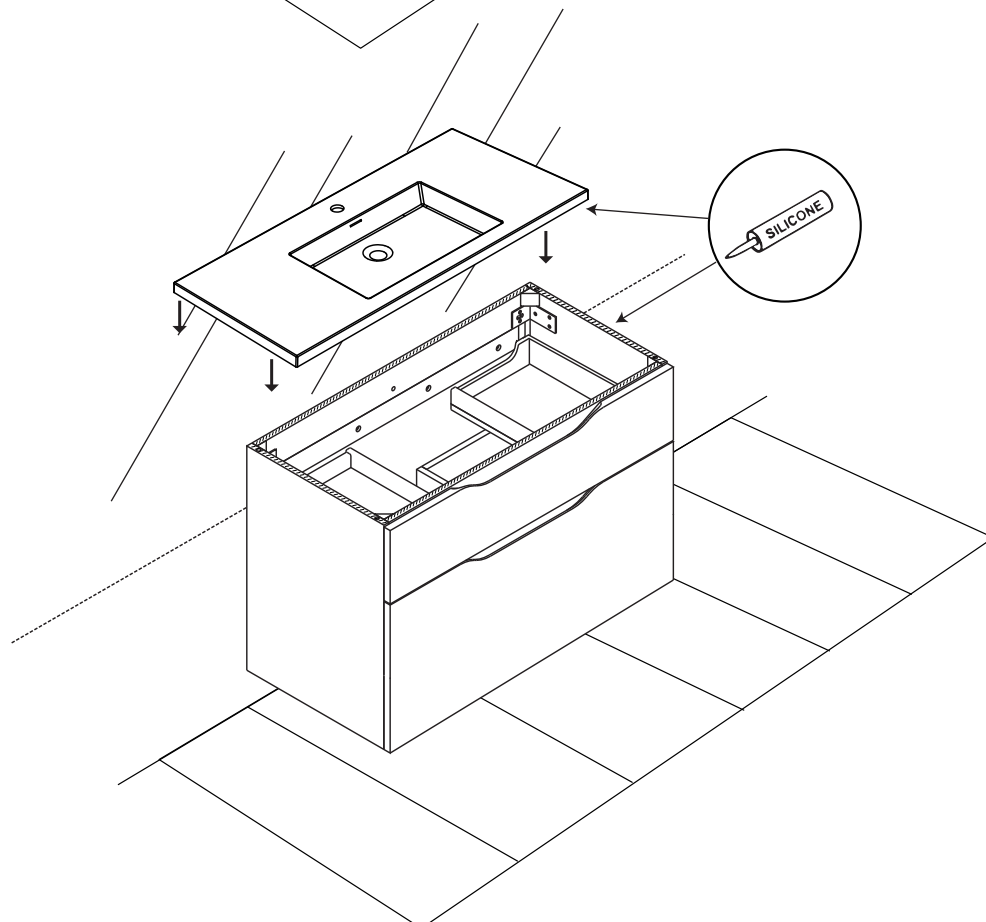

STEP 5

Install countertop with Silicone

For clarification, please contact Madeli Customer Care at (800)-819-6988 or (305)-718-8817 Ext. 1
All dimensions are approximate and subject to standard tolerance. Specifications subject to change without prior notice.