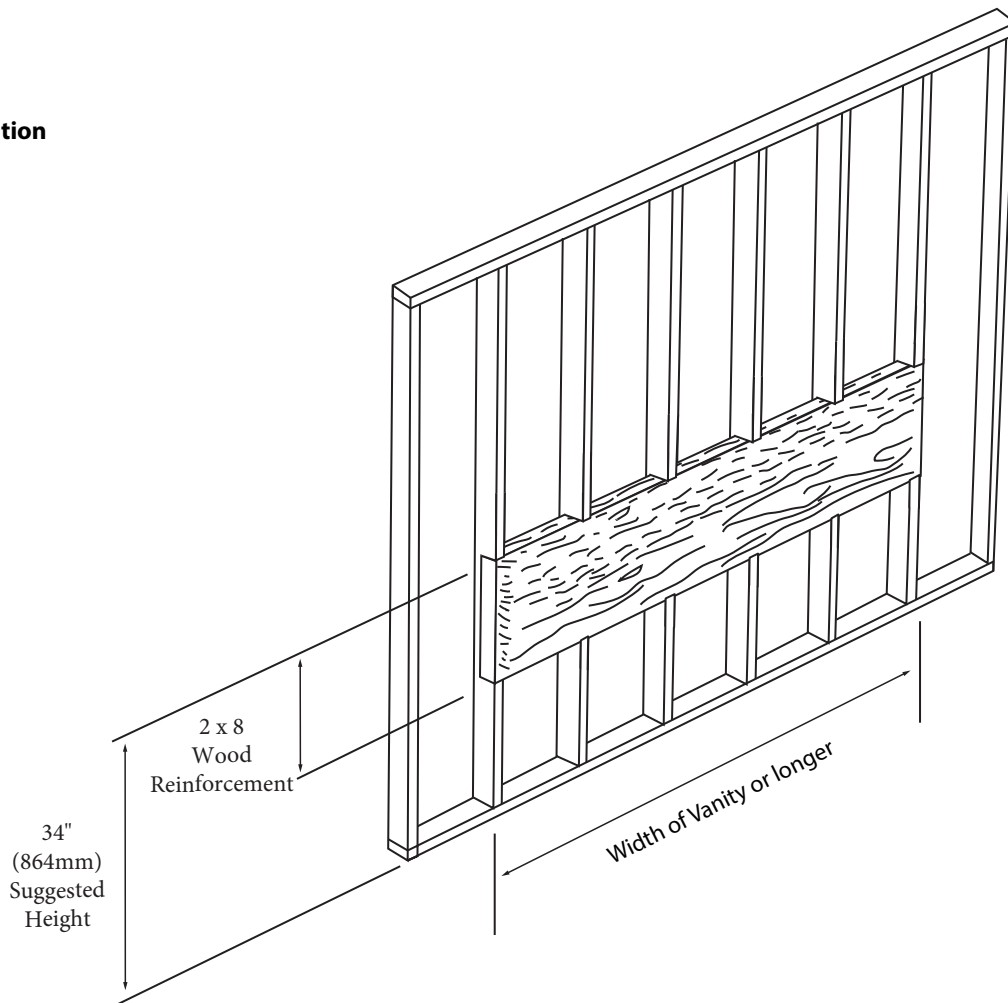

Bolano - 36"

Specification & Installation Guide

Features

- Wall hung 36" vanity : 24-3/8"(620mm)H x 18"(458mm)D x 35-5/8" (905mm)W
- Furniture grade plywood layered with solid wood veneer and protected with several coats of polyurethane (No particle board or MDF used).
- Matching finish inside out
- Two fully adjustable drawers with full-extension soft-close European hardware.
- Bottom drawer includes adjustable tempered glass dividers and retainers

Bolano - 36"

Specification & Installation Guide

TOP VIEW

BACK VIEW

Bolano - 36" Specification & Installation Guide

FRONT VIEW

TYPICAL INSTALLATION

The typical dimensions shown will result in vanity cabinet height of 34" (864mm). Depending on the countertop selected, the total height will vary from 35-1/4" (895mm) to 36-1/2" (927mm). For above-counter vessels with typical heights between 4" and 6", it is suggested to lower the cabinet to 31" (785mm). If alternate heights are desired, adjust the rough-in and backing material heights using the dimensions provided.

Bolano - 36"

Specification & Installation Guide

INSTALLATION INSTRUCTIONS

Item	French Cleat	#10 x 2" Screws	Anchors	Screw	Silicone (not included)
Qty.	1	4	3	3	1
					

STEP 1

Wall Preparation

Bolano - 36"

Specification & Installation Guide