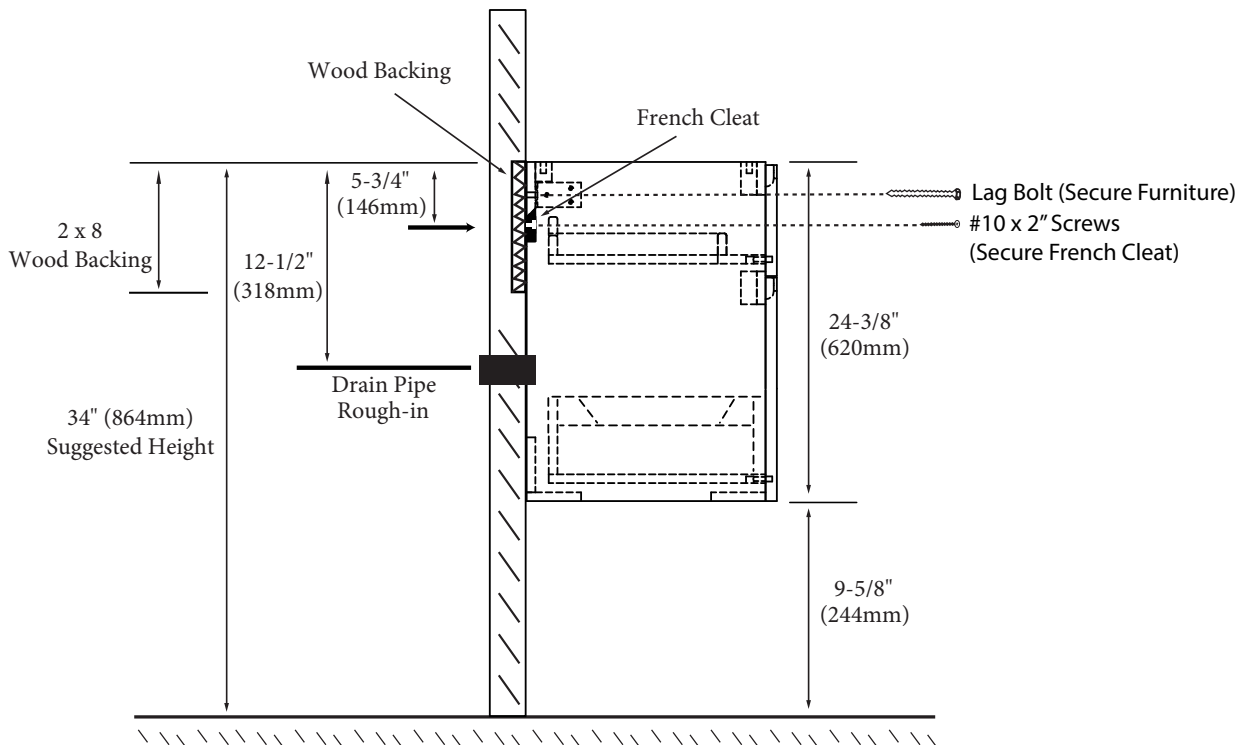

Bolano - 36"

Specification & Installation Guide

Features

- Wall hung 36" vanity : 24-3/8"(620mm)H x 18"(458mm)D x 35-5/8" (905mm)W
- Furniture grade plywood layered with solid wood veneer and protected with several coats of polyurethane (No particle board or MDF used).
- Matching finish inside out
- Two fully adjustable drawers with full-extension soft-close European hardware.
- Bottom drawer includes adjustable tempered glass dividers and retainers

Package Dimensions

38" x 21" x 28"

Weight

95 lbs. / 43.18 kgs

SIDE VIEW

For clarification, please contact Madeli Customer Care at (800)-819-6988 or (305)-718-8817 Ext. 1

All dimensions are approximate and subject to standard tolerance. Specifications subject to change without prior notice.

Bolano - 36"

Specification & Installation Guide

TOP VIEW

BACK VIEW

Bolano - 36" Specification & Installation Guide

FRONT VIEW

TYPICAL INSTALLATION

The typical dimensions shown will result in vanity cabinet height of 34" (864mm). Depending on the countertop selected, the total height will vary from 35-1/4" (895mm) to 36-1/2" (927mm). For above-counter vessels with typical heights between 4" and 6", it is suggested to lower the cabinet to 31" (785mm). If alternate heights are desired, adjust the rough-in and backing material heights using the dimensions provided.