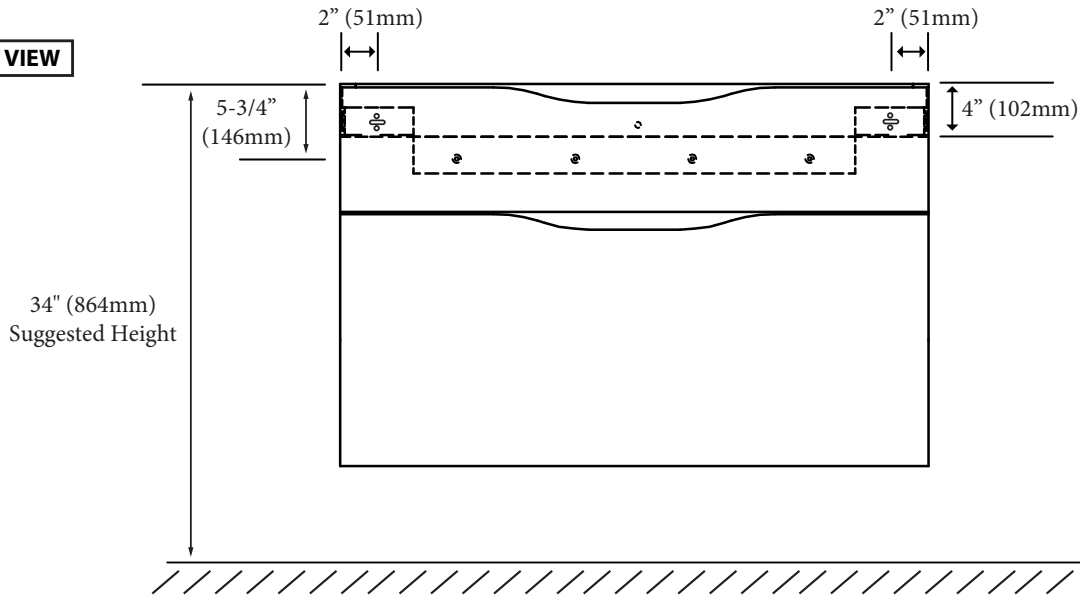

Bolano - 36"

Specification & Installation Guide

Features

- Wall hung 36" vanity : 24-3/8"(620mm)H x 18"(458mm)D x 35-5/8" (905mm)W
- Furniture grade plywood layered with solid wood veneer and protected with several coats of polyurethane (No particle board or MDF used).
- Matching finish inside out
- Two fully adjustable drawers with full-extension soft-close European hardware.
- Bottom drawer includes adjustable tempered glass dividers and retainers

Package Dimensions

38" x 21" x 28"

Weight

95 lbs. / 43.18 kgs

SIDE VIEW

For clarification, please contact Madeli Customer Care at (800)-819-6988 or (305)-718-8817 Ext. 1

All dimensions are approximate and subject to standard tolerance. Specifications subject to change without prior notice.

Bolano - 36"

Specification & Installation Guide

TOP VIEW

BACK VIEW

Bolano - 36" Specification & Installation Guide

FRONT VIEW

TYPICAL INSTALLATION

The typical dimensions shown will result in vanity cabinet height of 34" (864mm). Depending on the countertop selected, the total height will vary from 35-1/4" (895mm) to 36-1/2" (927mm). For above-counter vessels with typical heights between 4" and 6", it is suggested to lower the cabinet to 31" (785mm). If alternate heights are desired, adjust the rough-in and backing material heights using the dimensions provided.