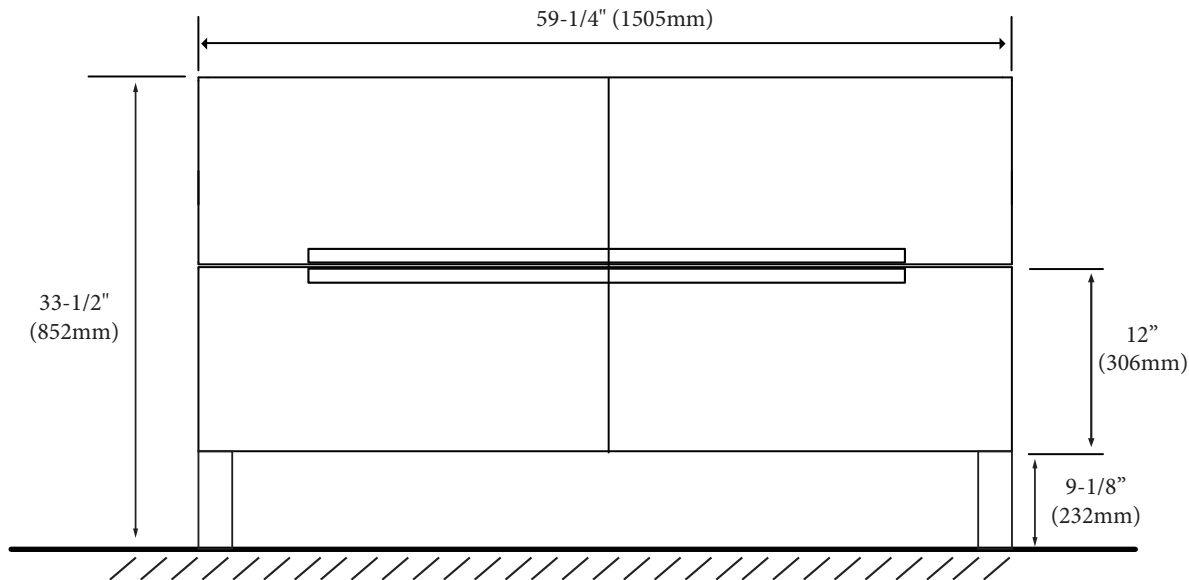

Soho - 60" Single Bowl

Specification & Installation Guide

Features

- Free standing 60" vanity : 33-1/2" (852mm)H x 18"(458mm)D x 59-1/4" (1505mm)W
- Furniture grade plywood layered with solid wood veneer and protected with several coats of polyurethane (No particle board or MDF used).
- Matching finish inside out
- Four fully adjustable drawers with full-extension soft-close European hardware.
- Drawers includes adjustable tempered glass dividers and retainers.
- Handle option: Polished chrome or brushed nickel.
- Feet option: 4 L-feet or 2 S-feet in polished chrome or brushed nickel.

Package Dimensions

63" x 22" x 28"

Weight

208 lbs. / 96 kgs

SIDE VIEW

Soho - 60" Single Bowl

Specification & Installation Guide

TOP VIEW

BACK VIEW

Soho - 60" Single Bowl

Specification & Installation Guide

FRONT VIEW

ROUGH-IN DIMENSIONS

Soho - 60" Single Bowl

Specification & Installation Guide

INSTALLATION INSTRUCTIONS