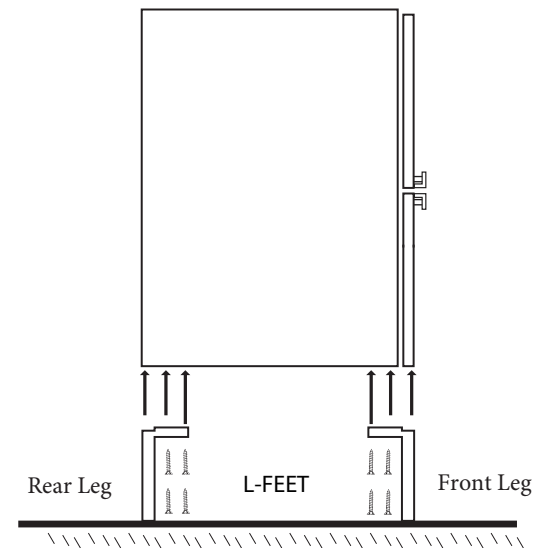

2. L- Feet installation