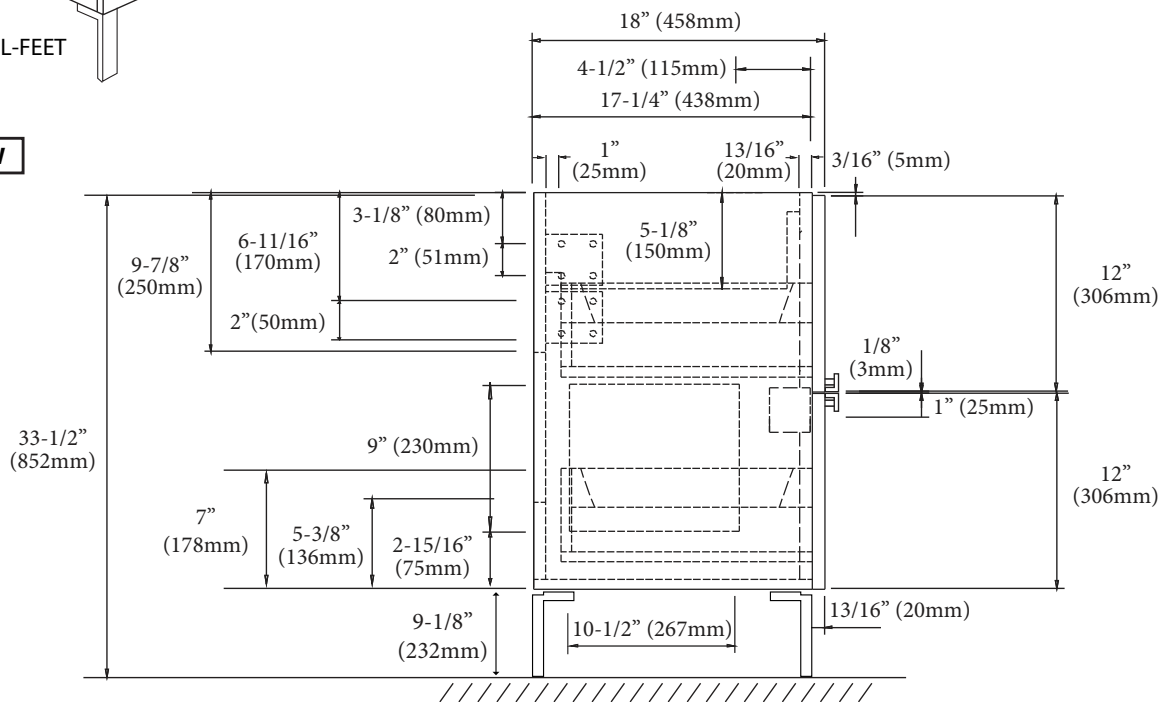

Soho - 60" Single Bowl

Specification & Installation Guide

Features

- Free standing 60" vanity : 33-1/2" (852mm)H x 18"(458mm)D x 59-1/4" (1505mm)W
- Furniture grade plywood layered with solid wood veneer and protected with several coats of polyurethane (No particle board or MDF used).
- Matching finish inside out
- Four fully adjustable drawers with full-extension soft-close European hardware.
- Drawers includes adjustable tempered glass dividers and retainers.
- Handle option: Polished chrome or brushed nickel.
- Feet option: 4 L-feet or 2 S-feet in polished chrome or brushed nickel.

Package Dimensions

63" x 22" x 28"

Weight

208 lbs. / 96 kgs

SIDE VIEW

Soho - 60" Single Bowl

Specification & Installation Guide

TOP VIEW

BACK VIEW

Soho - 60" Single Bowl

Specification & Installation Guide

FRONT VIEW

ROUGH-IN DIMENSIONS

Soho - 60" Single Bowl

Specification & Installation Guide

INSTALLATION INSTRUCTIONS