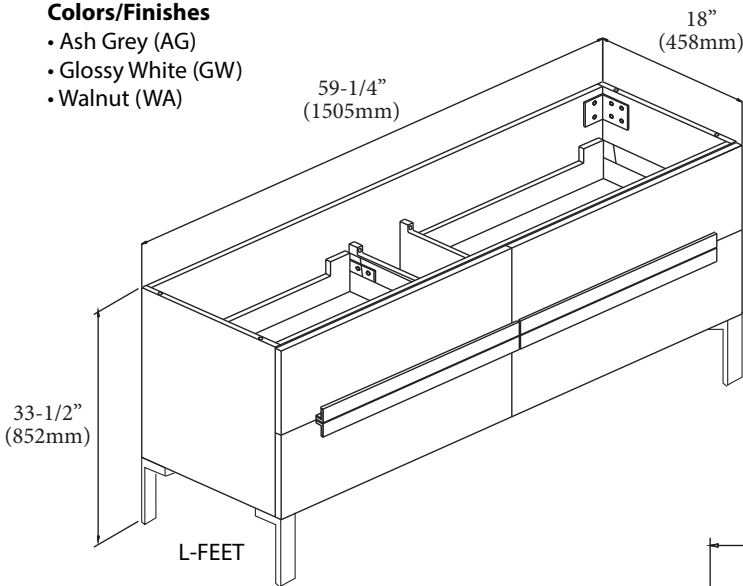

Soho - 60" Single Bowl

Specification & Installation Guide

Features

- Free standing 60" vanity : 33-1/2" (852mm)H x 18"(458mm)D x 59-1/4" (1505mm)W
- Furniture grade plywood layered with solid wood veneer and protected with several coats of polyurethane (No particle board or MDF used).
- Matching finish inside out
- Four fully adjustable drawers with full-extension soft-close European hardware.
- Drawers includes adjustable tempered glass dividers and retainers.
- Handle option: Polished chrome or brushed nickel.
- Feet option: 4 L-feet or 2 S-feet in polished chrome or brushed nickel.

Package Dimensions

63" x 22" x 28"

Weight

208 lbs. / 96 kgs

SIDE VIEW

Soho - 60" Single Bowl

Specification & Installation Guide

TOP VIEW

BACK VIEW

Soho - 60" Single Bowl

Specification & Installation Guide

FRONT VIEW

ROUGH-IN DIMENSIONS

Soho - 60" Single Bowl

Specification & Installation Guide

INSTALLATION INSTRUCTIONS