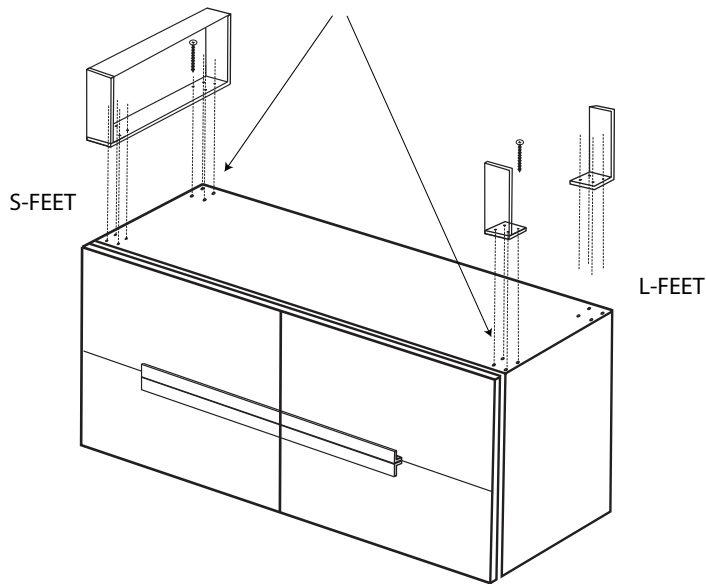

Soho - 60" Single Bowl

Specification & Installation Guide

Features

- Free standing 60" vanity : 33-1/2" (852mm)H x 18"(458mm)D x 59-1/4" (1505mm)W
- Furniture grade plywood layered with solid wood veneer and protected with several coats of polyurethane (No particle board or MDF used).
- Matching finish inside out
- Four fully adjustable drawers with full-extension soft-close European hardware.
- Drawers includes adjustable tempered glass dividers and retainers.
- Handle option: Polished chrome or brushed nickel.
- Feet option: 4 L-feet or 2 S-feet in polished chrome or brushed nickel.

Package Dimensions

63" x 22" x 28"

Weight

208 lbs. / 96 kgs

SIDE VIEW

Soho - 60" Single Bowl

Specification & Installation Guide

TOP VIEW

BACK VIEW

Soho - 60" Single Bowl

Specification & Installation Guide

FRONT VIEW

ROUGH-IN DIMENSIONS

Soho - 60" Single Bowl

Specification & Installation Guide

INSTALLATION INSTRUCTIONS

1. Install legs

1. Place feet in indicated positions.
2. Mark screw locations.
3. Pre-drill holes with 5/64, 3/32 or 7/64 drill bit about 1/2" deep.
4. **DO NOT OVER TIGHTEN THE SCREWS. DOING SO WILL SPLIT THE WOOD SIDE PANEL.**
5. If using a regular battery drill, set clutch to minimum and increase setting as needed.
6. **DO NOT USE AN IMPACT DRILL. IT WILL SPLIT THE WOOD SIDE PANEL.**