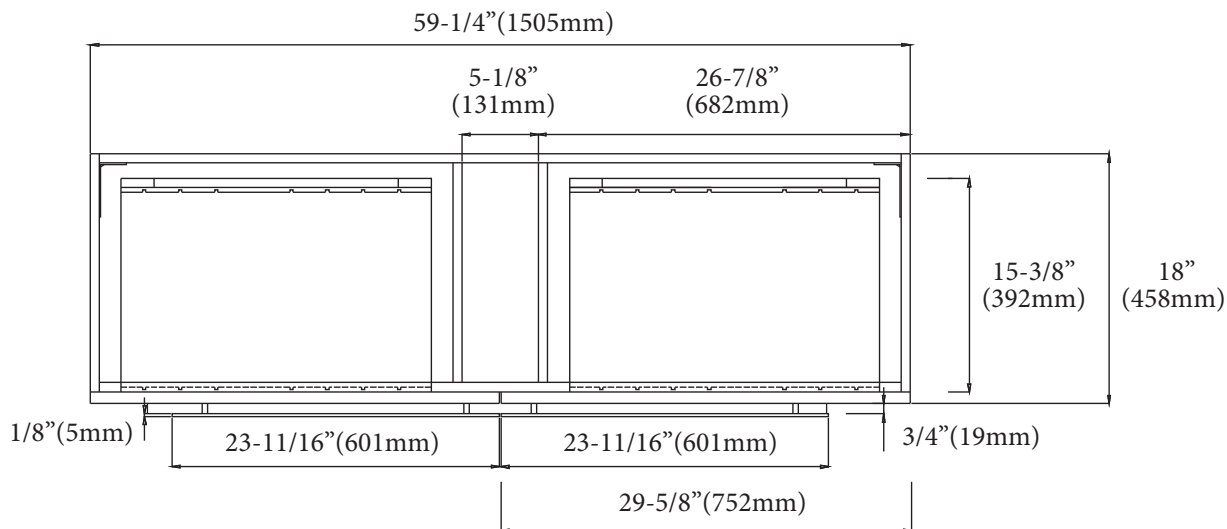

Soho - 60" Single Bowl

Specification & Installation Guide

Features

- Free standing 60" vanity : 33-1/2" (852mm)H x 18"(458mm)D x 59-1/4" (1505mm)W
- Furniture grade plywood layered with solid wood veneer and protected with several coats of polyurethane (No particle board or MDF used).
- Matching finish inside out
- Four fully adjustable drawers with full-extension soft-close European hardware.
- Drawers includes adjustable tempered glass dividers and retainers.
- Handle option: Polished chrome or brushed nickel.
- Feet option: 4 L-feet or 2 S-feet in polished chrome or brushed nickel.

Package Dimensions

63" x 22" x 28"

Weight

208 lbs. / 96 kgs

SIDE VIEW

Soho - 60" Single Bowl

Specification & Installation Guide

TOP VIEW

BACK VIEW

Soho - 60" Single Bowl

Specification & Installation Guide

FRONT VIEW

ROUGH-IN DIMENSIONS

Soho - 60" Single Bowl

Specification & Installation Guide

INSTALLATION INSTRUCTIONS