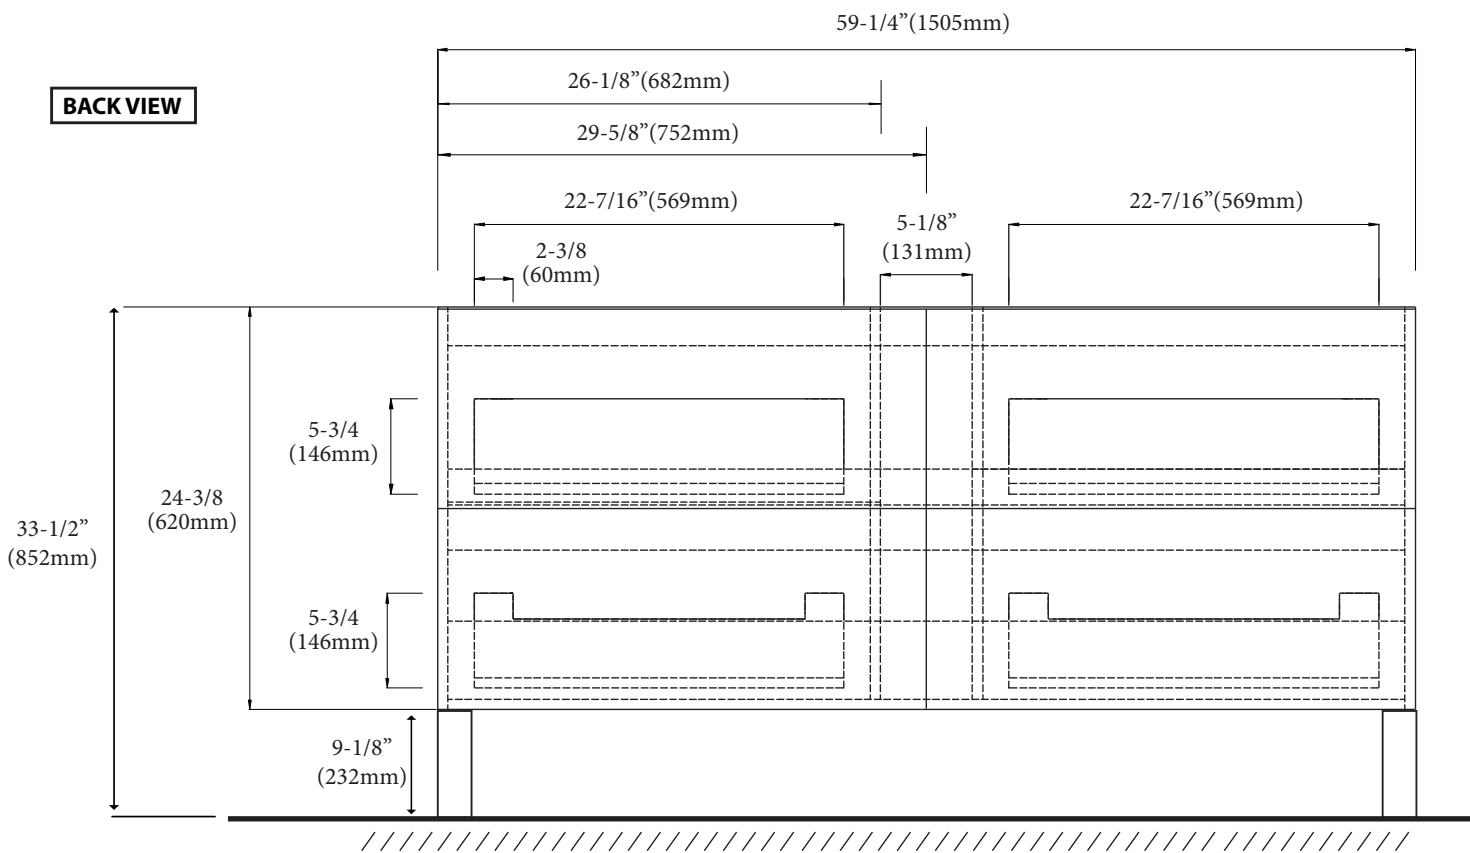

Soho - 60" Single Bowl

Specification & Installation Guide

Features

- Free standing 60" vanity : 33-1/2" (852mm)H x 18"(458mm)D x 59-1/4" (1505mm)W
- Furniture grade plywood layered with solid wood veneer and protected with several coats of polyurethane (No particle board or MDF used).
- Matching finish inside out
- Four fully adjustable drawers with full-extension soft-close European hardware.
- Drawers includes adjustable tempered glass dividers and retainers.
- Handle option: Polished chrome or brushed nickel.
- Feet option: 4 L-feet or 2 S-feet in polished chrome or brushed nickel.

Package Dimensions

63" x 22" x 28"

Weight

208 lbs. / 96 kgs

SIDE VIEW

Soho - 60" Single Bowl

Specification & Installation Guide

TOP VIEW

BACK VIEW

Soho - 60" Single Bowl

Specification & Installation Guide

FRONT VIEW

ROUGH-IN DIMENSIONS

Soho - 60" Single Bowl

Specification & Installation Guide

INSTALLATION INSTRUCTIONS