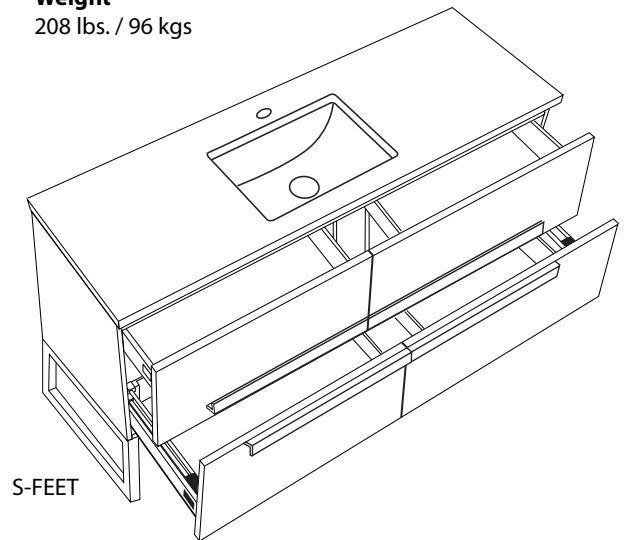

Soho - 60" Single Bowl

Specification & Installation Guide

Features

- Free standing 60" vanity : 33-1/2" (852mm)H x 18"(458mm)D x 59-1/4" (1505mm)W
- Furniture grade plywood layered with solid wood veneer and protected with several coats of polyurethane (No particle board or MDF used).
- Matching finish inside out
- Four fully adjustable drawers with full-extension soft-close European hardware.
- Drawers includes adjustable tempered glass dividers and retainers.
- Handle option: Polished chrome or brushed nickel.
- Feet option: 4 L-feet or 2 S-feet in polished chrome or brushed nickel.

Package Dimensions

63" x 22" x 28"

Weight

208 lbs. / 96 kgs

SIDE VIEW

Soho - 60" Single Bowl

Specification & Installation Guide

TOP VIEW

BACK VIEW

Soho - 60" Single Bowl

Specification & Installation Guide

FRONT VIEW

ROUGH-IN DIMENSIONS

Soho - 60" Single Bowl

Specification & Installation Guide

INSTALLATION INSTRUCTIONS