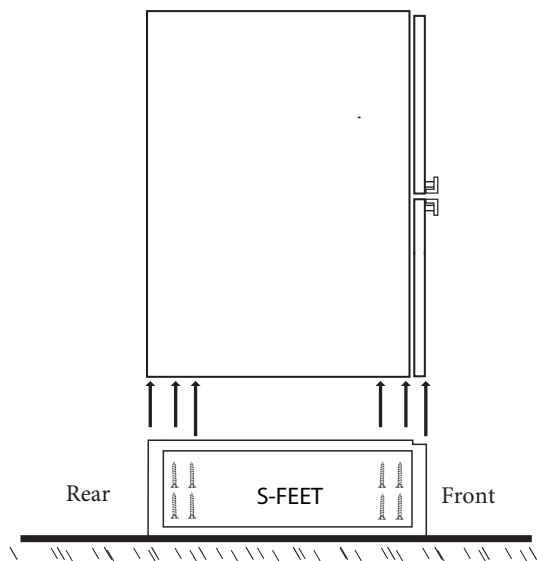

3. S- Feet installation