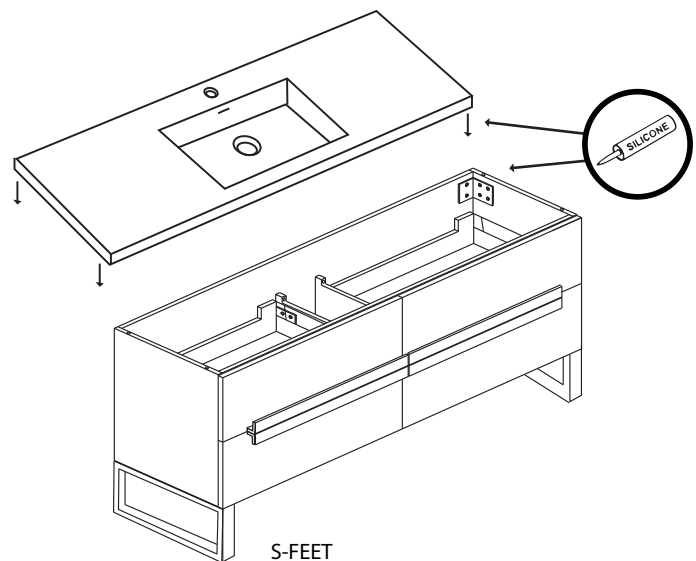

4. Install countertop with Silicone

For clarification, please contact Madeli Customer Care at (800)-819-6988 or (305)-718-8817 Ext. 1
All dimensions are approximate and subject to standard tolerance. Specifications subject to change without prior notice.