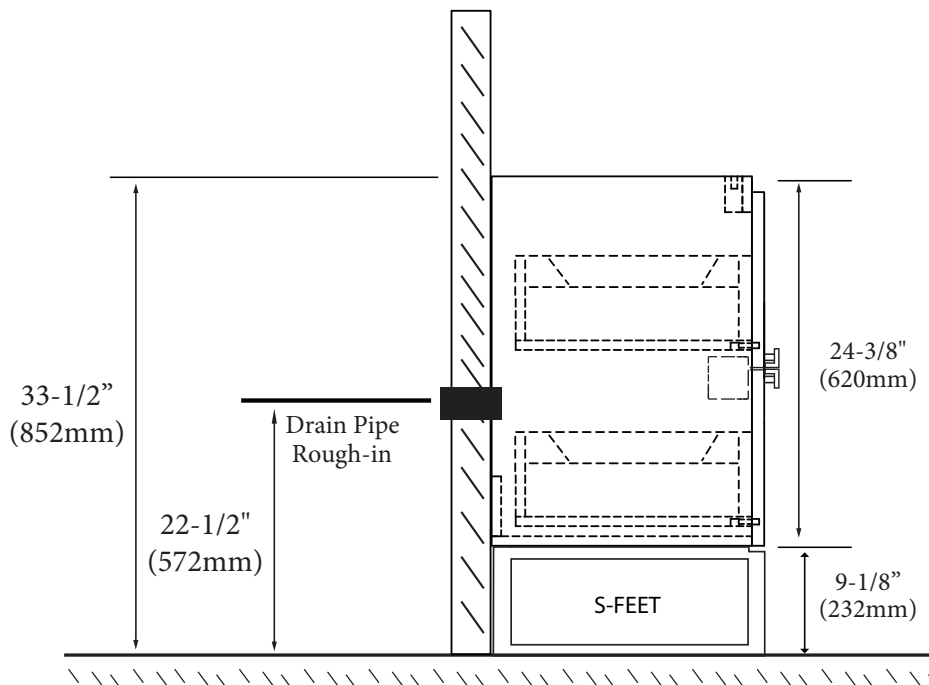

Soho - 60" Single Bowl

Specification & Installation Guide

Features

- Free standing 60" vanity : 33-1/2" (852mm)H x 18"(458mm)D x 59-1/4" (1505mm)W
- Furniture grade plywood layered with solid wood veneer and protected with several coats of polyurethane (No particle board or MDF used).
- Matching finish inside out
- Four fully adjustable drawers with full-extension soft-close European hardware.
- Drawers includes adjustable tempered glass dividers and retainers.
- Handle option: Polished chrome or brushed nickel.
- Feet option: 4 L-feet or 2 S-feet in polished chrome or brushed nickel.

Package Dimensions

63" x 22" x 28"

Weight

208 lbs. / 96 kgs

SIDE VIEW

Soho - 60" Single Bowl

Specification & Installation Guide

TOP VIEW

BACK VIEW

Soho - 60" Single Bowl

Specification & Installation Guide

FRONT VIEW

ROUGH-IN DIMENSIONS

Soho - 60" Single Bowl

Specification & Installation Guide

INSTALLATION INSTRUCTIONS

1. Install legs

1. Place feet in indicated positions.
2. Mark screw locations.
3. Pre-drill holes with 5/64, 3/32 or 7/64 drill bit about 1/2" deep.
4. **DO NOT OVER TIGHTEN THE SCREWS. DOING SO WILL SPLIT THE WOOD SIDE PANEL.**
5. If using a regular battery drill, set clutch to minimum and increase setting as needed.
6. **DO NOT USE AN IMPACT DRILL. IT WILL SPLIT THE WOOD SIDE PANEL.**