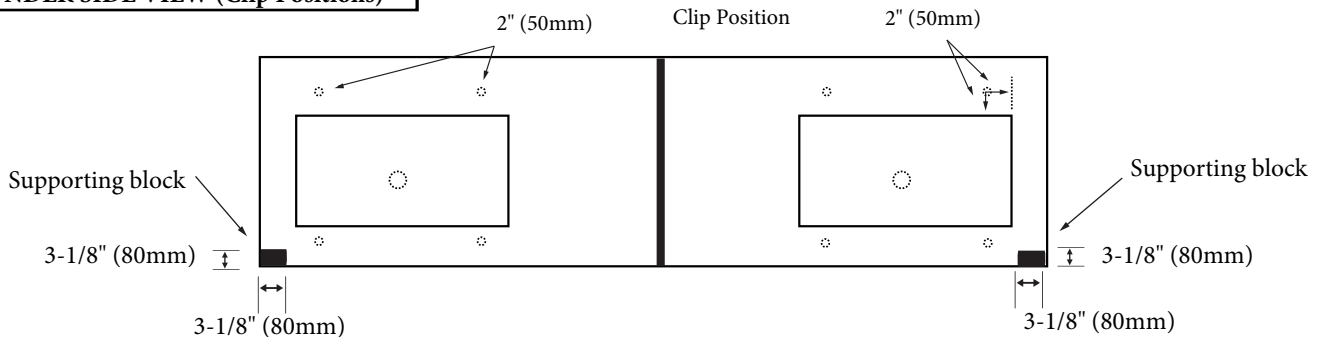

- QSV2230-72-210-XX - Single faucet (as shown)
- QSV2230-72-230-XX - 8" widespread

Quartzstone Countertop - 72" Double

Specification & Installation Guide

FEATURES

- Design: Quartzstone Countertop with apron.
- Material: Quartz composite.
- Type: Above-counter with under mount sink
- Dimension: 71-7/8" (1826 mm)L x 22-3/16" (564 mm)W x 2-15/16" (75 mm)H
- Slab thickness: 3/4" (20 mm)
- Basin cut-out for Madeli undermount sink CB-2015.
- Faucet hole(s): Single or 8" widespread.
- 3" apron on front/ back/left/right sides.
- Backsplash included: 71-7/8" (1826 mm)L x 3/4" (20 mm) x 3-15/16" (100 mm)H
- Packaging Dimensions: 75" (1905 mm) x 26" (660 mm) x 7" (178 mm)
- Gross Weight: 140 lbs (63.64 kgs).

FINISHES

- White (WH)
- White Carrara (WC)
- Soft Grey (SG)

TOP VIEW

UNDER SIDE VIEW (Clip Positions)

BACK VIEW

For clarification, please contact Madeli Customer Care at (800)-819-6988 or (305)-718-8817 Ext. 1

All dimensions are approximate and subject to standard tolerance. Specifications subject to change without prior notice.