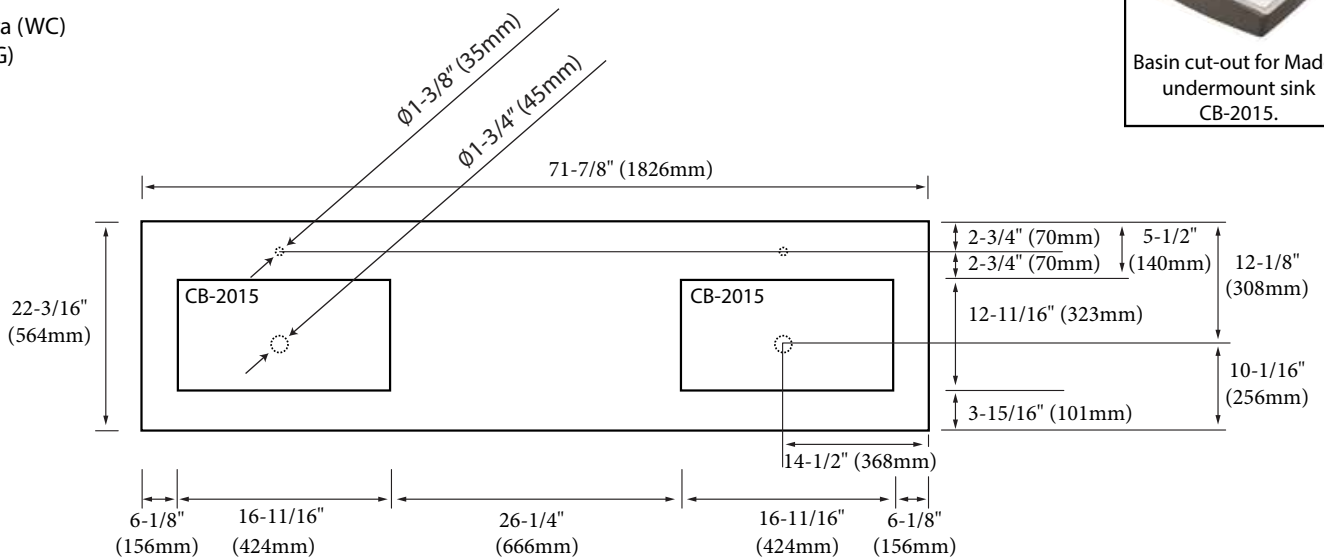

- QSV2230-72-210-XX - Single faucet (as shown)
- QSV2230-72-230-XX - 8" widespread

Quartzstone Countertop - 72" Double

Specification & Installation Guide

FEATURES

- Design: Quartzstone Countertop with apron.
- Material: Quartz composite.
- Type: Above-counter with under mount sink
- Dimension: 71-7/8" (1826 mm)L x 22-3/16" (564 mm)W x 2-15/16" (75 mm)H
- Slab thickness: 3/4" (20 mm)
- Basin cut-out for Madeli undermount sink CB-2015.
- Faucet hole(s): Single or 8" widespread.
- 3" apron on front/ back/left/right sides.
- Backsplash included: 71-7/8" (1826 mm)L x 3/4" (20 mm) x 3-15/16" (100 mm)H
- Packaging Dimensions: 75" (1905 mm) x 26" (660 mm) x 7" (178 mm)
- Gross Weight: 140 lbs (63.64 kgs).

FINISHES

- White (WH)
- White Carrara (WC)
- Soft Grey (SG)

TOP VIEW

UNDER SIDE VIEW (Clip Positions)

BACK VIEW

For clarification, please contact Madeli Customer Care at (800)-819-6988 or (305)-718-8817 Ext. 1

All dimensions are approximate and subject to standard tolerance. Specifications subject to change without prior notice.