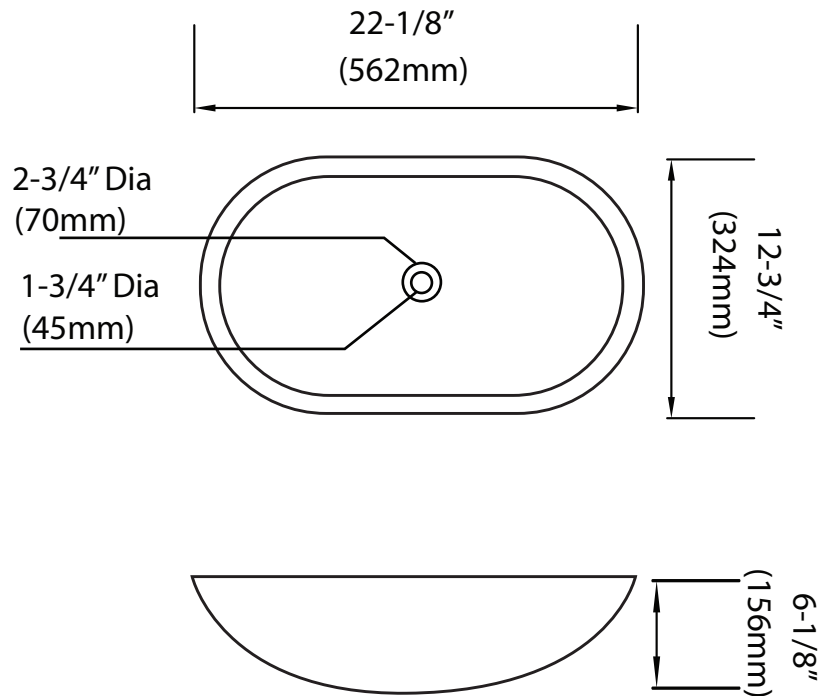

X-Stone Above-Counter Bathroom Vessel

Specification & Installation Guide

FEATURES

- Design: Free Style / Contemporary
- Material: X-Stone solid surface
- Type: Above counter
- Overflow: No
- Size: 22-1/8"(562mm)L x 12-3/4"(324mm)W x 6-1/8"(156mm)H
- Basin inside depth: 5-1/8" (130mm)
- Drain hole: Diameter 1-3/4" (45 mm)
- Drain hole: No, Deck or Wall mounted faucet
- Packaging Dimensions: 26"(660mm) x 17"(432mm) x 9" (229mm)
- Weight: 21 lbs. / 10 kgs.

FINISHES

Glossy White

COMPLIANCE

CSA B45.5-11/IAPMO Z124-11
ADA Compatible

For clarification, please contact Madeli Customer Care at (800)-819-6988 or (305)-718-8817 Ext. 1

All dimensions are approximate and subject to standard tolerance. Specifications subject to change without prior notice.