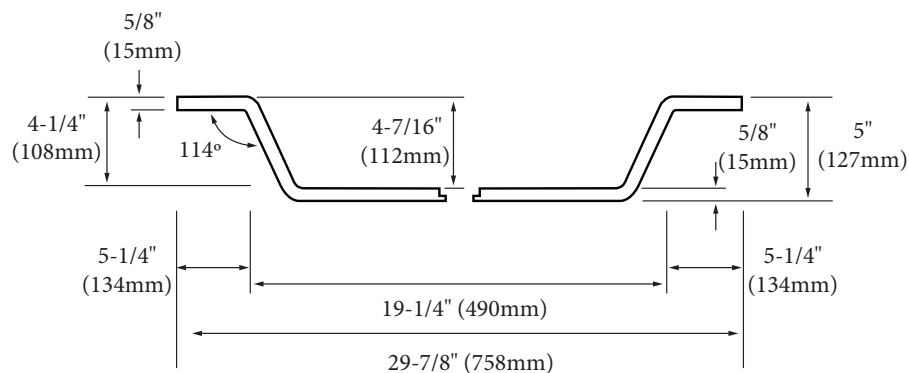

Glass Top/Basin 30"

Specification & Installation Guide

FEATURES

- Design: contemporary with rectangular basin.
- Material: Tempered glass.
- Type: Semi-Recessed
- Overflow: no
- Dimensions : 29-7/8" (758mm)L x 18-1/4"(463mm)W x 5" (127mm)
- Countertop thickness: 5/8"(15mm).
- Drain hole: \varnothing 1-3/4"(45mm)
- Faucet hole: Single.
- Bowl depth: 4-1/4"(108mm)
- Backsplash included: 4-7/16"(112mm) x 5/8"(15mm)
- Packaging Dimensions: 34"(864mm) x 22"(559mm) x 10"(254mm)
- Gross Weight: 42 lbs (19 kg)

FINISHES

- Ever Green (EG)
- Winter White (WW)
- Smoke Grey (SM)

For clarification, please contact Madeli Customer Care at (800)-819-6988 or (305)-718-8817 Ext. 1

All dimensions are approximate and subject to standard tolerance. Specifications subject to change without prior notice.