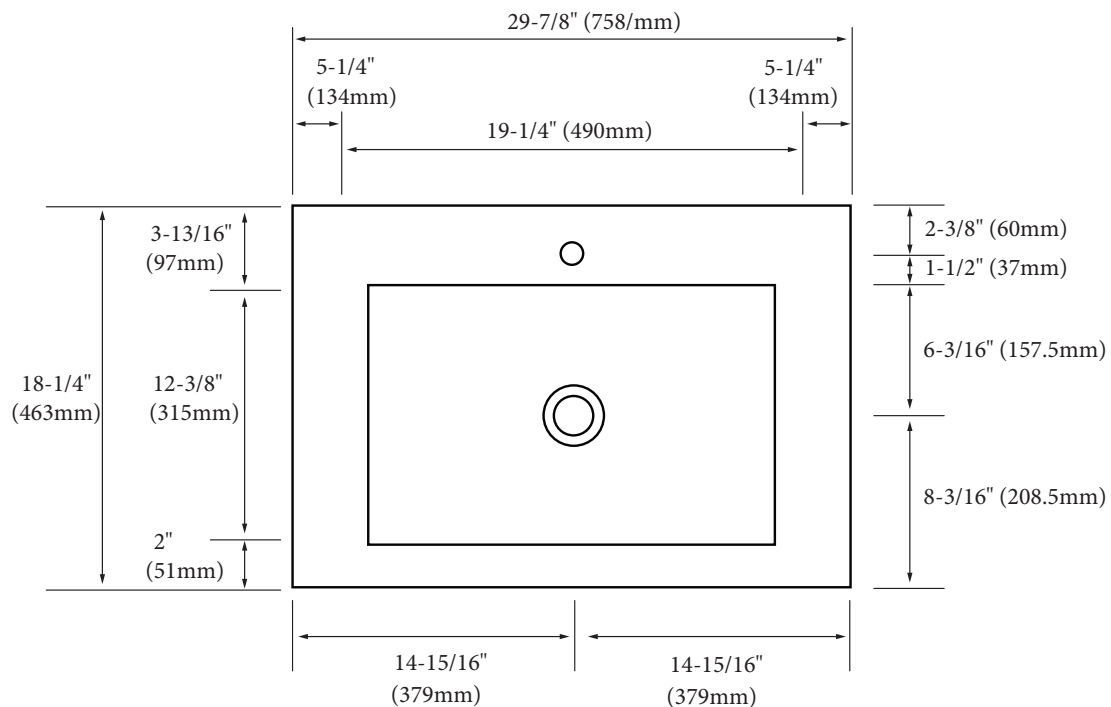

Glass Top/Basin 30"

Specification & Installation Guide

FEATURES

- Design: contemporary with rectangular basin.
- Material: Tempered glass.
- Type: Semi-Recessed
- Overflow: no
- Dimensions : 29-7/8" (758mm)L x 18-1/4"(463mm)W x 5" (127mm)
- Countertop thickness: 5/8"(15mm).
- Drain hole: \varnothing 1-3/4"(45mm)
- Faucet hole: Single.
- Bowl depth: 4-1/4"(108mm)
- Backsplash included: 4-7/16"(112mm) x 5/8"(15mm)
- Packaging Dimensions: 34"(864mm) x 22"(559mm) x 10"(254mm)
- Gross Weight: 42 lbs (19 kg)

FINISHES

- Ever Green (EG)
- Winter White (WW)
- Smoke Grey (SM)

For clarification, please contact Madeli Customer Care at (800)-819-6988 or (305)-718-8817 Ext. 1

All dimensions are approximate and subject to standard tolerance. Specifications subject to change without prior notice.