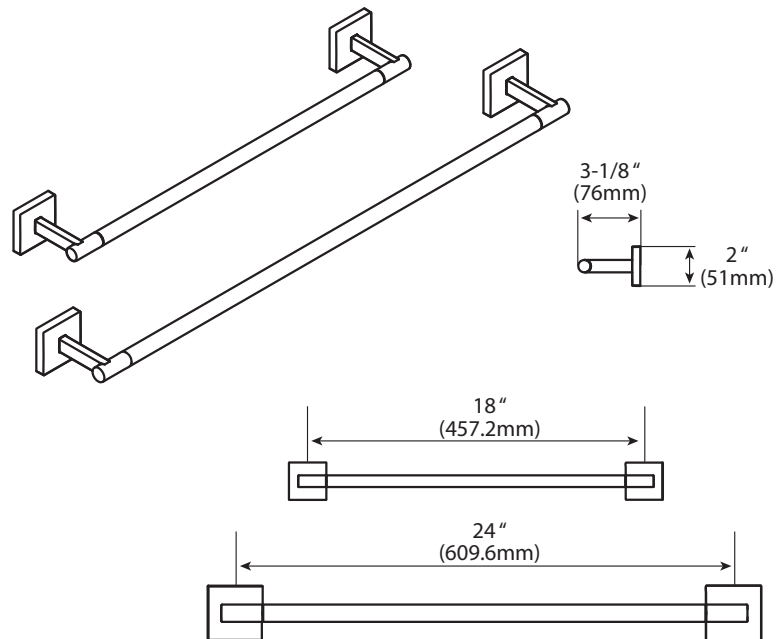

## 18in. and 24in. Towel Bar

### Stock Numbers:

- **BP1818CH - 18in. Towel Bar**  
Chrome Finish
- **BP1824CH - 24in. Towel Bar**  
Chrome Finish
- **BP1818BN - 18in. Towel Bar**  
Brushed Nickel Finish
- **BP1824BN - 24in. Towel Bar**  
Brushed Nickel Finish
- **BP1818BL - 18in. Towel Bar**  
Matte Black Finish
- **BP1824BL - 24in. Towel Bar**  
Matte Black Finish

### Dimensions:

### Installation Instructions:

- 1) Position the mounting template on the wall in the desired location.
- 2) Using a level, align the template and tape it to the wall.
- 3) Drill two 5/16" holes at each mounting plate location that corresponds to your product.
- 4) Remove the template from the wall.
- 5) Fold ends of the plastic toggle together and insert into each hole in the wall.
- 6) Lightly tap anchors until flush with the wall.
- 7) One at a time, insert plastic pin into each of the anchors and lightly tap to activate anchor. Remove pin and repeat on all anchors.
- 8) Remove mounting plates from the posts by loosening each setscrew.
- 9) Place the mounting plate on the wall over the installed wall anchors with "UP" facing you.
- 10) Insert screws through the mounting plate into the anchors and tighten.
- 11) Assemble the towel bar and posts.
- 12) While assembled, position each end post with setscrews facing down and place over both mounting plates. Tighten the setscrews.