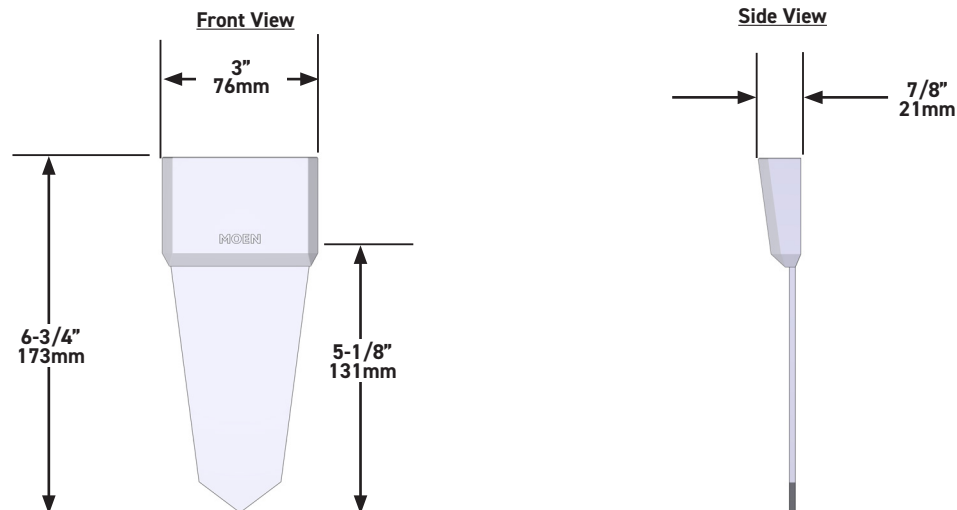

DESCRIPTION

- Wireless Installation
Soil moisture and temperature monitoring at 1-, 3- and 5-inch depths
Automatic measurement communication to the Moen Smart Sprinkler Controller to automatically adjust watering schedules as needed – and only in the zones required

MODELS: WISNS002G1USA
WISNS002G1CAN

CRITICAL DIMENSIONS DO NOT SCALE