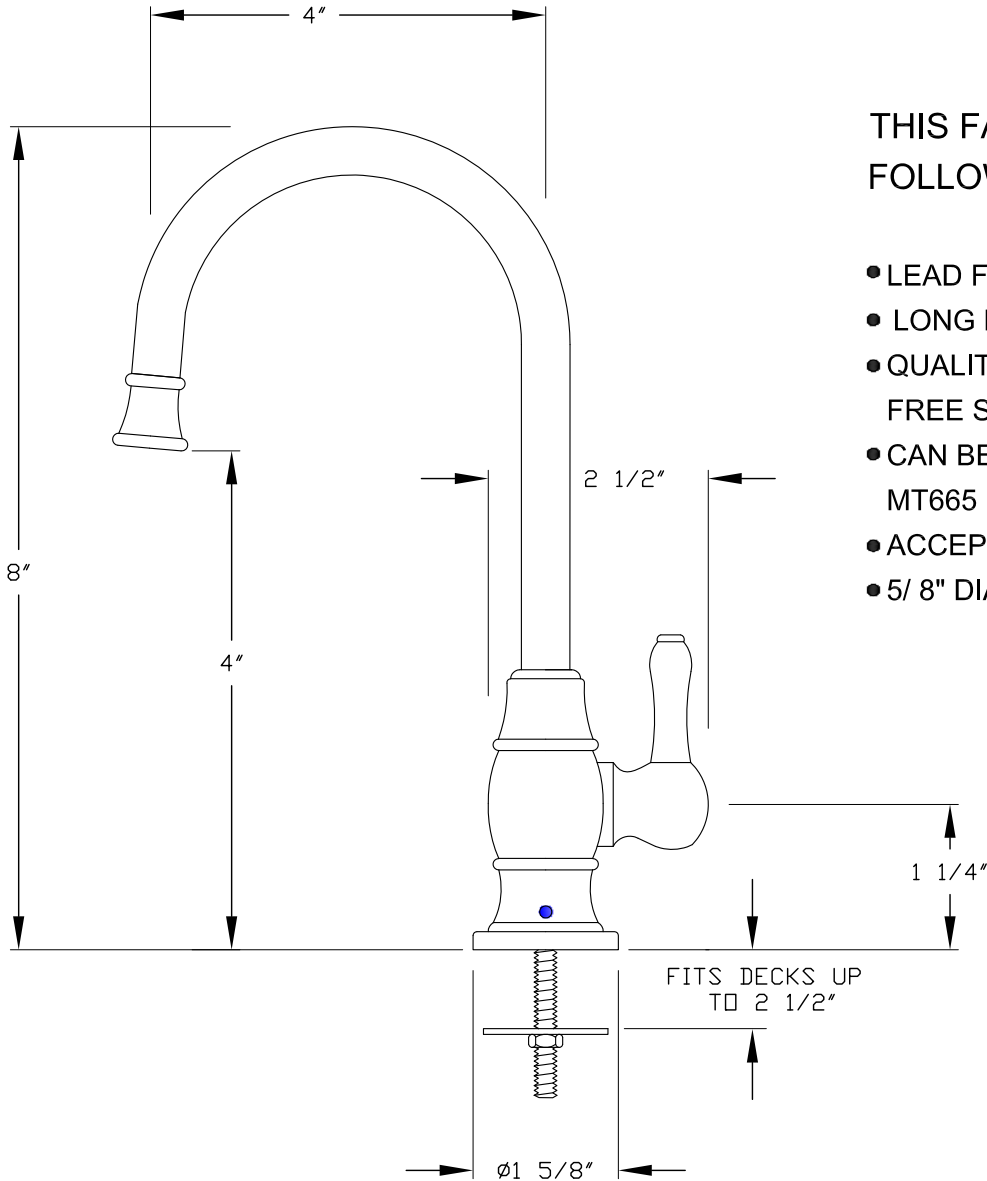

MT1853-NL

NO LEAD POINT OF USE DRINKING WATER DISPENSER

SPECIFICATION SHEET

THIS FAUCET OFFERS THE FOLLOWING FEATURES:

- LEAD FREE BRASS*
- LONG LIFE CERAMIC CARTRIDGE
- QUALITY CONSTRUCTION FOR TROUBLE FREE SERVICE
- CAN BE USED WITH MT660, MT662 OR MT665 FILTERS
- ACCEPTABLE WITH RO FILTERS
- 5/8" DIA MIN-1 1/2" DIA MAX HOLE IN DECK