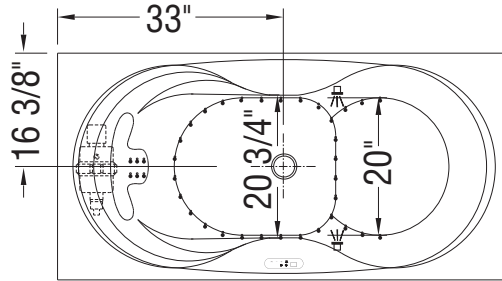

WHIRLPOOL SYSTEM

AIR SYSTEM

(▲): Indicates whirlpool jets positioning

(△): Indicates suction positioning

(●): Indicates airjets positioning

(☼): Indicates chromatherapy light positioning

Bathtub base includes anti-vibration Neutra-Phone leg supports (not shown).

All dimensions are approximate. Structure measurements must be verified against the unit to ensure proper fit.