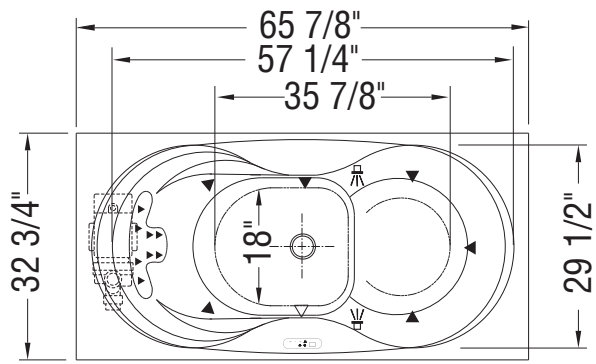

WHIRLPOOL SYSTEM

AIR SYSTEM

(▲): Indicates whirlpool jets positioning

(△): Indicates suction positioning

(●): Indicates airjets positioning

(☼): Indicates chromatherapy light positioning

Bathtub base includes anti-vibration Neutra-Phone leg supports (not shown).

All dimensions are approximate. Structure measurements must be verified against the unit to ensure proper fit.