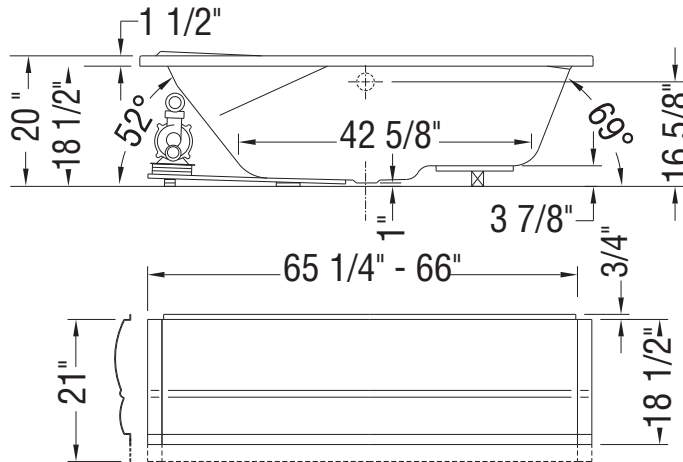

WHIRLPOOL SYSTEM

AIR SYSTEM

(▲): Indicates whirlpool jets positioning

(△): Indicates suction positioning

(●): Indicates airjets positioning

(☼): Indicates chromatherapy light positioning

Bathtub base includes anti-vibration Neutra-Phone leg supports (not shown).

All dimensions are approximate. Structure measurements must be verified against the unit to ensure proper fit.