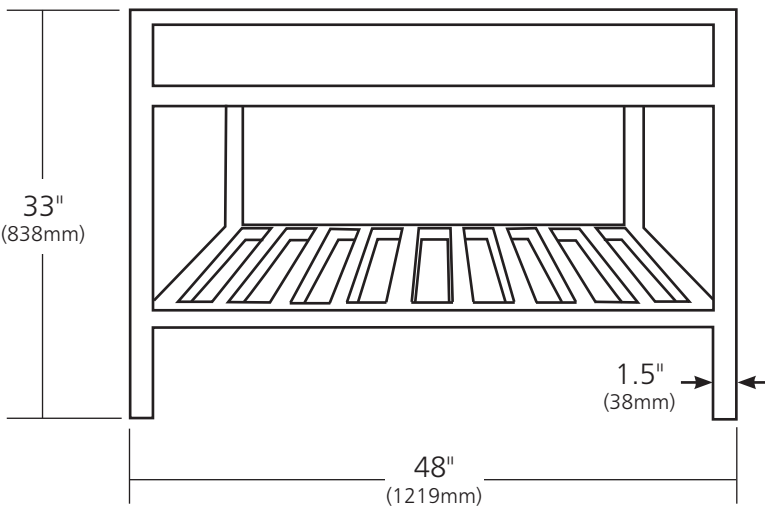

SPECIFICATIONS

48" CUZCO VANITY

Cuzco Collection

- VNR482 Antique
- VNR485 Brushed Nickel
- VNR486 Carrara

PRODUCT DETAILS

- 48"w x 21.5"d x 33"h (1219mm x 546mm x 838mm)
- Handcrafted, powder-coated steel frame with hand-hammered recycled copper or Carrara marble panels

INSTALLATION

- Freestanding vanity base

COORDINATING PRODUCTS

- Any Native Trails stone or quartz vanity top
- Decorative bottle trap
- Havana, Cuzco or Asana Mirror
- Cuzco Linen Tower
- Any Native Trails lavatory sink(s) 36" (914mm) wide or less

IMPORTANT

Due to the handcrafted nature of this product, it will vary in finish, texture, and other details. Dimensions may vary up to 1/2" (13mm).