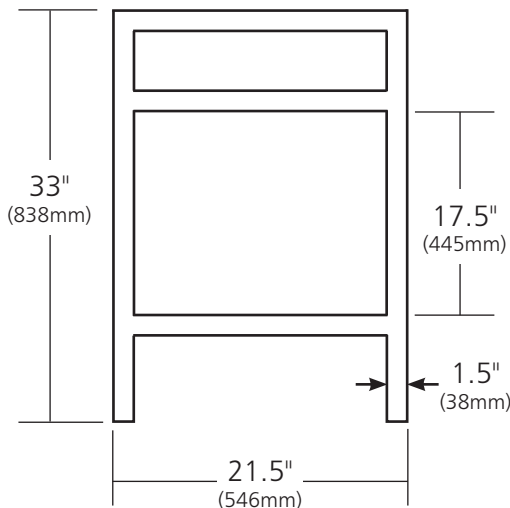

SPECIFICATIONS

48" CUZCO VANITY

Cuzco Collection

- VNR482 Antique
- VNR485 Brushed Nickel
- VNR486 Carrara

PRODUCT DETAILS

- 48"w x 21.5"d x 33"h (1219mm x 546mm x 838mm)
- Handcrafted, powder-coated steel frame with hand-hammered recycled copper or Carrara marble panels

INSTALLATION

- Freestanding vanity base

COORDINATING PRODUCTS

- Any Native Trails stone or quartz vanity top
- Decorative bottle trap
- Havana, Cuzco or Asana Mirror
- Cuzco Linen Tower
- Any Native Trails lavatory sink(s) 36" (914mm) wide or less

IMPORTANT

Due to the handcrafted nature of this product, it will vary in finish, texture, and other details. Dimensions may vary up to 1/2" (13mm).