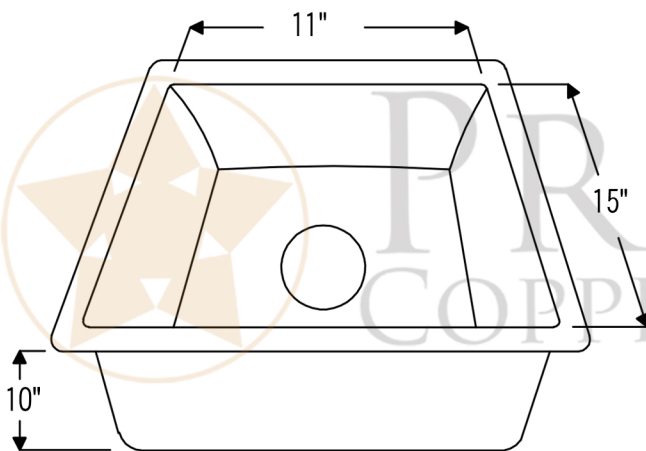

PREMIER
COPPER PRODUCTS

MODEL NUMBER: BREC1713DB

- * Description: 17" Rectangle Hammered Copper Bar/Prep/Laundry/Utility Sink w/ 3.5" Drain Size
- * Outer Dimension: 17" x 13" x 10"
- * Inner Dimension: 15" x 11" x 10"
- * Gauge: 14
- * Rim: 1"
- * Drain Opening: 3.5"
- * Finish: Oil Rubbed Bronze | Living Copper

CODE/STANDARD COMPLIANCE

* IAPMO/cUPC LISTED

THIS PRODUCT IS HAND CRAFTED, SMALL VARIANCES IN COLOR AND SIZE MAY OCCUR.
DO NOT MAKE ANY INSTALLATION CUTS UNTIL YOU RECEIVE YOUR ITEM(S).