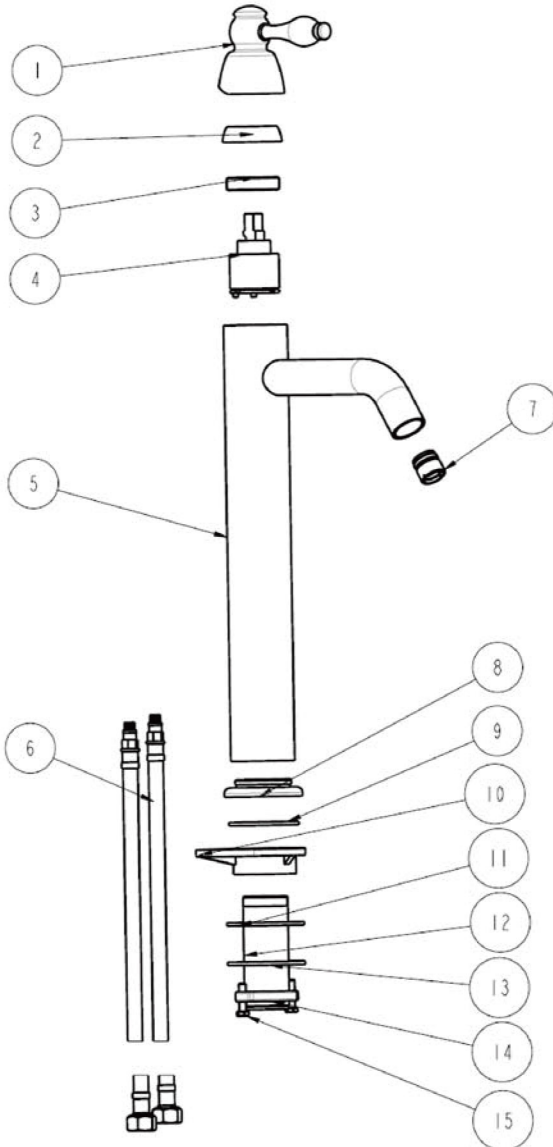

BY PREMIER COPPER PRODUCTS

B-VF01ORB

Traditional Vessel Filler Faucet

FEATURES:

- All Brass Material
- Ceramic Cartridges
- Max Flow Rate: 2.2GPM(8.3LPM) @ 60PSI
- 100% Factory Tested
- Brass Pop-up Available

BY PREMIER COPPER PRODUCTS

PRODUCT SPECIFICATIONS

B-VF01ORB

TRU[™] Faucets

BY PREMIER COPPER PRODUCTS

B-VF01ORB

EXPLODED PARTS VIEW

BY PREMIER COPPER PRODUCTS

B-VF01ORB

PARTS LISTING

15	2090165	HEXAGONAL MOUNTING SCREW
14	2120081	MOUNTING NUT
13	2180126	WASHER
12	2030022	CONNECTER
11	2050167	WASHER
10	2160081	BASE
9	2050093	O-RING
8	2160310	SEAL-RING
7	2700072	SPOUT
6	2860148	STAINLESS STEEL FLEXBLE HOSE
5	2130629	BODY ASSEMBLY
4	2710044	35 CARTRIDGE
3	2110810	RETAINER NUT
2	2110176	CANOPY
1	2750125	HANDLE
NO.	Part NO.	Part Name