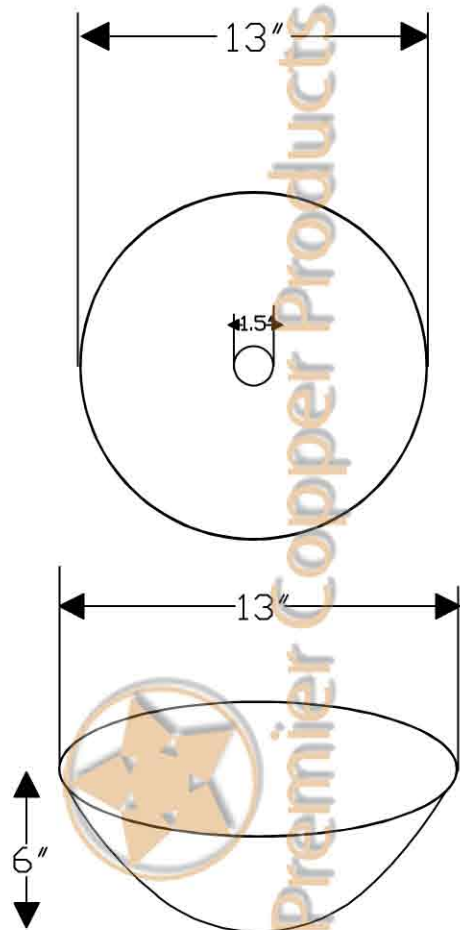

CODE/STANDARD COMPLIANCE

* IAPMO/cUPC LISTED

ITEM # VR13BDB SMALL ROUND VESSEL

OUTER DIMENSIONS: 13"X6"

INNER DIMENSION: 13"X6"

DRAIN SIZE: 1.5" W/O OVERFLOW

MATERIAL GAUGE: 13

IMPORTANT: THIS PRODUCT IS HAND CRAFTED AND SMALL VARIANCES MAY OCCUR. DIMENSIONS MAY VARY UP TO 1/4". DO NOT MAKE ANY INSTALLATION CUTS UNTIL YOU RECEIVE YOUR SINK.

BY PREMIER COPPER PRODUCTS

B-VF01ORB

Traditional Vessel Filler Faucet

FEATURES:

- All Brass Material
- Ceramic Cartridges
- Max Flow Rate: 2.2GPM(8.3LPM) @ 60PSI
- 100% Factory Tested
- Brass Pop-up Available