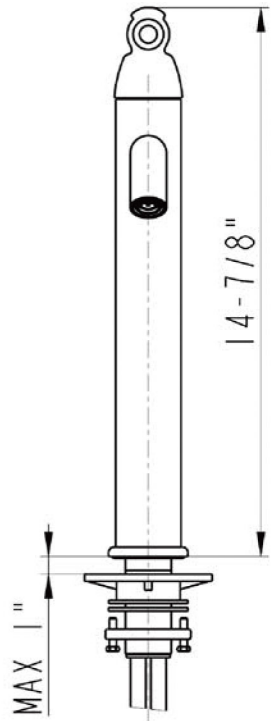

CODE/STANDARD COMPLIANCE

* IAPMO/cUPC LISTED

ITEM # VR13BDB SMALL ROUND VESSEL

OUTER DIMENSIONS: 13"X6"

INNER DIMENSION: 13"X6"

DRAIN SIZE: 1.5" W/O OVERFLOW

MATERIAL GAUGE: 13

IMPORTANT: THIS PRODUCT IS HAND CRAFTED AND SMALL VARIANCES MAY OCCUR. DIMENSIONS MAY VARY UP TO 1/4". DO NOT MAKE ANY INSTALLATION CUTS UNTIL YOU RECEIVE YOUR SINK.

BY PREMIER COPPER PRODUCTS

B-VF01ORB

Traditional Vessel Filler Faucet

FEATURES:

- All Brass Material
- Ceramic Cartridges
- Max Flow Rate: 2.2GPM(8.3LPM) @ 60PSI
- 100% Factory Tested
- Brass Pop-up Available

BY PREMIER COPPER PRODUCTS

PRODUCT SPECIFICATIONS

B-VF01ORB

TRU[™] Faucets

BY PREMIER COPPER PRODUCTS

B-VF01ORB

EXPLODED PARTS VIEW

BY PREMIER COPPER PRODUCTS

B-VF01ORB

PARTS LISTING

15	2090165	HEXAGONAL MOUNTING SCREW
14	2120081	MOUNTING NUT
13	2180126	WASHER
12	2030022	CONNECTER
11	2050167	WASHER
10	2160081	BASE
9	2050093	O-RING
8	2160310	SEAL-RING
7	2700072	SPOUT
6	2860148	STAINLESS STEEL FLEXBLE HOSE
5	2130629	BODY ASSEMBLY
4	2710044	35 CARTRIDGE
3	2110810	RETAINER NUT
2	2110176	CANOPY
1	2750125	HANDLE
NO.	Part NO.	Part Name