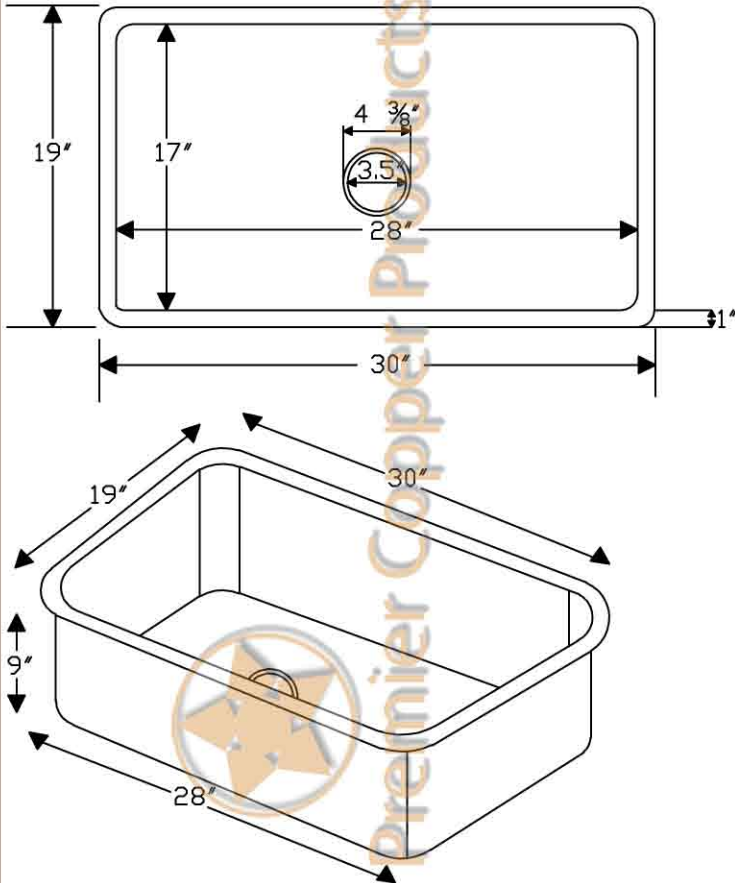

Premier Copper Products

ITEM # KSDB30199 30" KITCHEN SINGLE BOWL SINK

CODE/STANDARD COMPLIANCE

* IAPMO/cUPC LISTED

OUTER DIMENSIONS: 30"X19"X9"

INNER DIMENSIONS: 28"X17"X9"

DRAIN SIZE: 3.5" STANDARD

MATERIAL GAUGE: 14

IMPORTANT: THIS PRODUCT IS HAND CRAFTED AND SMALL VARIANCES MAY OCCUR. DIMENSIONS MAY VARY UP TO 1/4". DO NOT MAKE ANY INSTALLATION CUTS UNTIL YOU RECEIVE YOUR SINK.