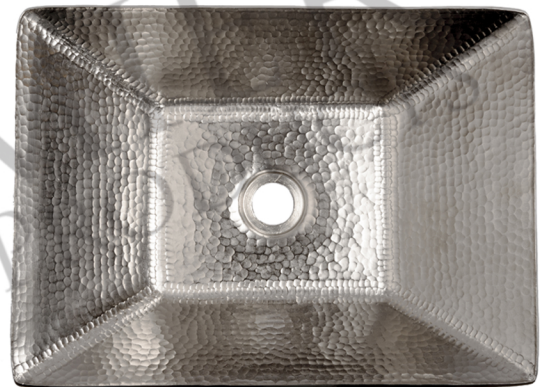

PREMIER
COPPER PRODUCTS

MODEL NUMBER: PVMRECEN

- Description: Modern Rectangle Hand Forged Old World Copper Vessel Sink
- Outer Dimensions: 17" x 13" x 4.25"
- Drain Opening: 1.5"
- Finish: Nickel

CODE/STANDARD COMPLIANCE

* IAPMO/cUPC LISTED

THIS PRODUCT IS HAND CRAFTED, SMALL VARIANCES IN COLOR AND SIZE MAY OCCUR.
DO NOT MAKE ANY INSTALLATION CUTS UNTIL YOU RECEIVE YOUR ITEM(S).