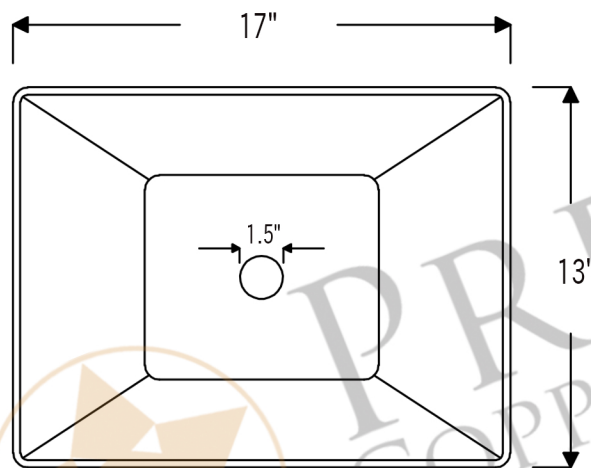

PREMIER
COPPER PRODUCTS

MODEL NUMBER: PVMRECEN

- Description: Modern Rectangle Hand Forged Old World Copper Vessel Sink
- Outer Dimensions: 17" x 13" x 4.25"
- Drain Opening: 1.5"
- Finish: Nickel

CODE/STANDARD COMPLIANCE

* IAPMO/cUPC LISTED

THIS PRODUCT IS HAND CRAFTED, SMALL VARIANCES IN COLOR AND SIZE MAY OCCUR.
DO NOT MAKE ANY INSTALLATION CUTS UNTIL YOU RECEIVE YOUR ITEM(S).