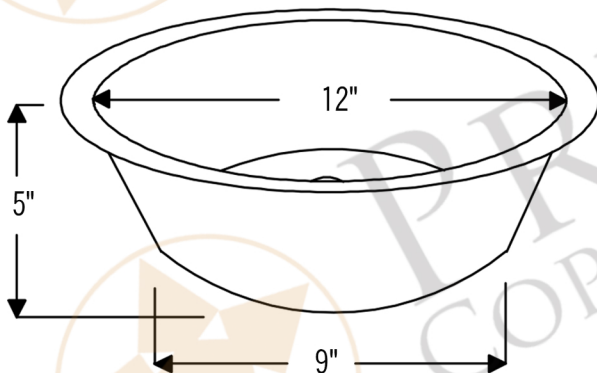

PREMIER
COPPER PRODUCTS

MODEL NUMBER: TFBR14EN2

**DESCRIPTION: Terra Firma 14" Round Under Counter
BAR/PREP Sink**

OUTER DIMENSION: 14" x 5"

INNER DIMENSION: 12" x 5"

BOTTOM SINK FLOOR DIMENSION: 9"

SINK HEIGHT: 5"

RIM: 1"

TEXTURE: Terra Firma

FINISH: Nickel

DRAIN OPENING: 2"

INSTALLATION TYPE: Undermount

THIS PRODUCT IS HAND CRAFTED, SMALL VARIANCES IN COLOR AND SIZE MAY OCCUR.
DO NOT MAKE ANY INSTALLATION CUTS UNTIL YOU RECEIVE YOUR ITEM(S).