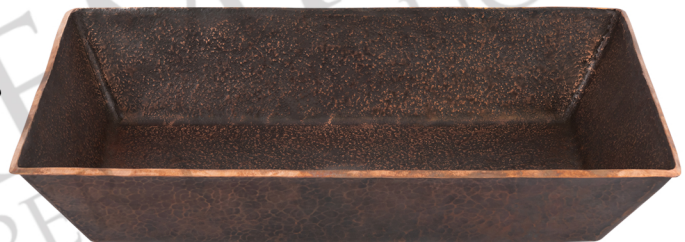

**PREMIER**  
COPPER PRODUCTS

**MODEL NUMBER: TfvREC20DB**

**DESCRIPTION: Terra Firma 20" Rectangle Vessel Sink**

**OUTER DIMENSION: 20" x 12" x 4"**

**BOTTOM SINK FLOOR DIMENSION: 16" x 8"**

**SINK HEIGHT: 4"**

**TEXTURE: Terra Firma**

**FINISH: Living Copper / Oil Rubbed Bronze**

**RIM: Hand Forged Polished Top Rim**

**DRAIN OPENING: 1.5"**

**INSTALLATION TYPE: Vessel**

THIS PRODUCT IS HAND CRAFTED, SMALL VARIANCES IN COLOR AND SIZE MAY OCCUR.  
DO NOT MAKE ANY INSTALLATION CUTS UNTIL YOU RECEIVE YOUR ITEM(S).