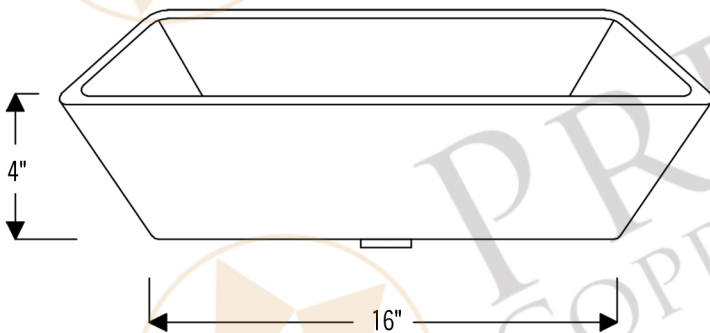

**PREMIER**  
COPPER PRODUCTS

**MODEL NUMBER: TfvREC20DB**

**DESCRIPTION: Terra Firma 20" Rectangle Vessel Sink**

**OUTER DIMENSION: 20" x 12" x 4"**

**BOTTOM SINK FLOOR DIMENSION: 16" x 8"**

**SINK HEIGHT: 4"**

**TEXTURE: Terra Firma**

**FINISH: Living Copper / Oil Rubbed Bronze**

**RIM: Hand Forged Polished Top Rim**

**DRAIN OPENING: 1.5"**

**INSTALLATION TYPE: Vessel**

THIS PRODUCT IS HAND CRAFTED, SMALL VARIANCES IN COLOR AND SIZE MAY OCCUR.  
DO NOT MAKE ANY INSTALLATION CUTS UNTIL YOU RECEIVE YOUR ITEM(S).