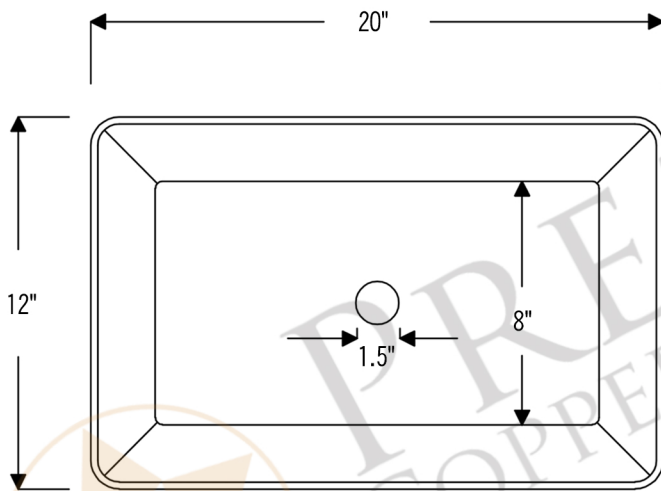

**PREMIER**  
COPPER PRODUCTS

**MODEL NUMBER: TfvREC20DB**

**DESCRIPTION: Terra Firma 20" Rectangle Vessel Sink**

**OUTER DIMENSION: 20" x 12" x 4"**

**BOTTOM SINK FLOOR DIMENSION: 16" x 8"**

**SINK HEIGHT: 4"**

**TEXTURE: Terra Firma**

**FINISH: Living Copper / Oil Rubbed Bronze**

**RIM: Hand Forged Polished Top Rim**

**DRAIN OPENING: 1.5"**

**INSTALLATION TYPE: Vessel**

THIS PRODUCT IS HAND CRAFTED, SMALL VARIANCES IN COLOR AND SIZE MAY OCCUR.  
DO NOT MAKE ANY INSTALLATION CUTS UNTIL YOU RECEIVE YOUR ITEM(S).