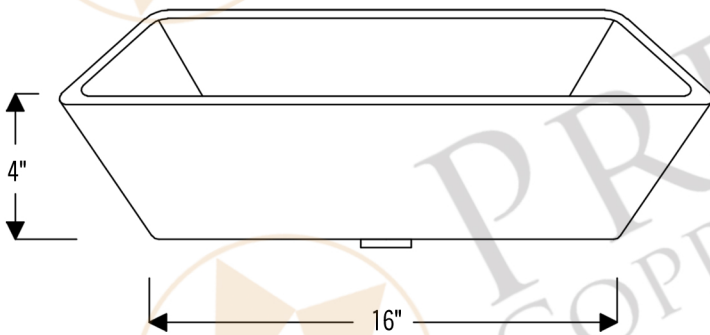

PREMIER
COPPER PRODUCTS

MODEL NUMBER: TfvREC20PB

DESCRIPTION: Terra Firma 20" Rectangle Vessel Sink

OUTER DIMENSION: 20" x 12" x 4"

BOTTOM SINK FLOOR DIMENSION: 16" x 8"

SINK HEIGHT: 4"

TEXTURE: Terra Firma

FINISH: Polished Brass

RIM: Hand Forged Polished Top Rim

DRAIN OPENING: 1.5"

INSTALLATION TYPE: Vessel

THIS PRODUCT IS HAND CRAFTED, SMALL VARIANCES IN COLOR AND SIZE MAY OCCUR.
DO NOT MAKE ANY INSTALLATION CUTS UNTIL YOU RECEIVE YOUR ITEM(S).