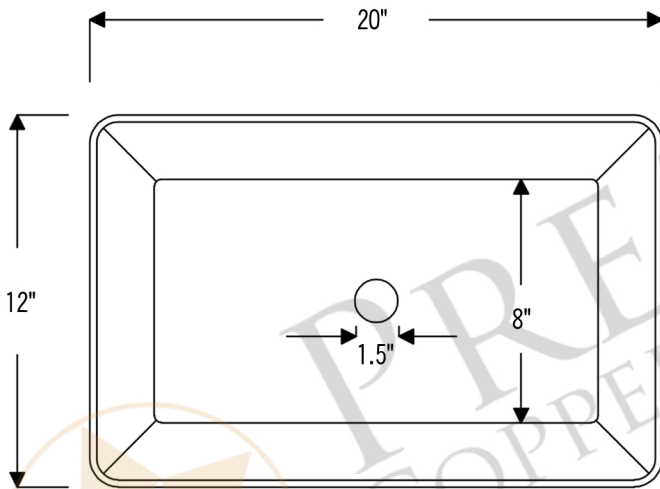

PREMIER
COPPER PRODUCTS

MODEL NUMBER: TfvREC20PB

DESCRIPTION: Terra Firma 20" Rectangle Vessel Sink

OUTER DIMENSION: 20" x 12" x 4"

BOTTOM SINK FLOOR DIMENSION: 16" x 8"

SINK HEIGHT: 4"

TEXTURE: Terra Firma

FINISH: Polished Brass

RIM: Hand Forged Polished Top Rim

DRAIN OPENING: 1.5"

INSTALLATION TYPE: Vessel

THIS PRODUCT IS HAND CRAFTED, SMALL VARIANCES IN COLOR AND SIZE MAY OCCUR.
DO NOT MAKE ANY INSTALLATION CUTS UNTIL YOU RECEIVE YOUR ITEM(S).