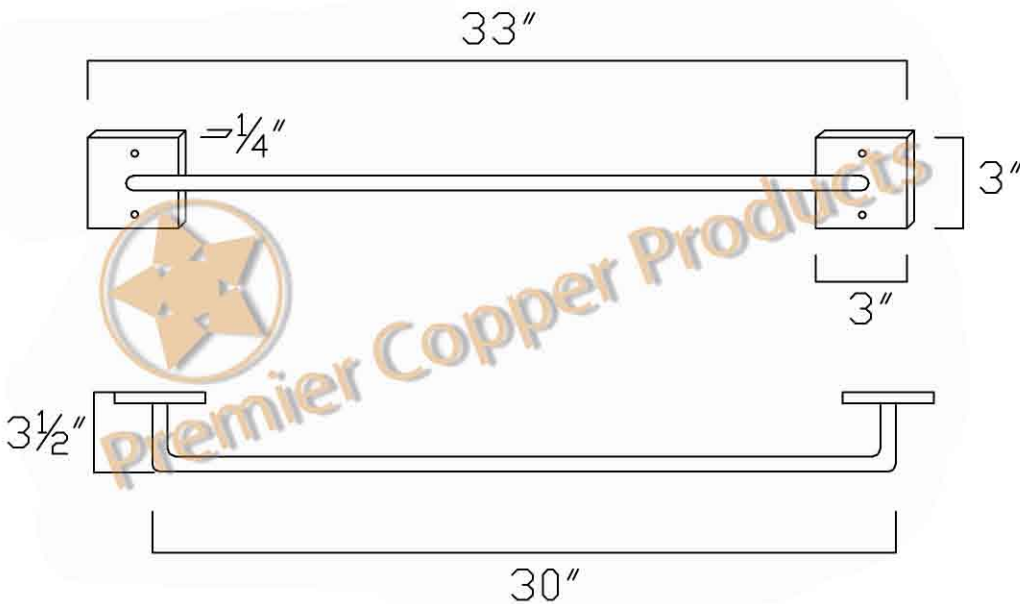

Premier Copper Products

ITEM# TR30DB 30" TOWEL BAR

DIMENSIONS: 30"X3"X $\frac{1}{4}$ "

IMPORTANT: THIS PRODUCT IS HAND CRAFTED AND SMALL VARIANCES MAY OCCUR. DIMENSIONS MAY VARY UP TO $\frac{1}{4}$ ".