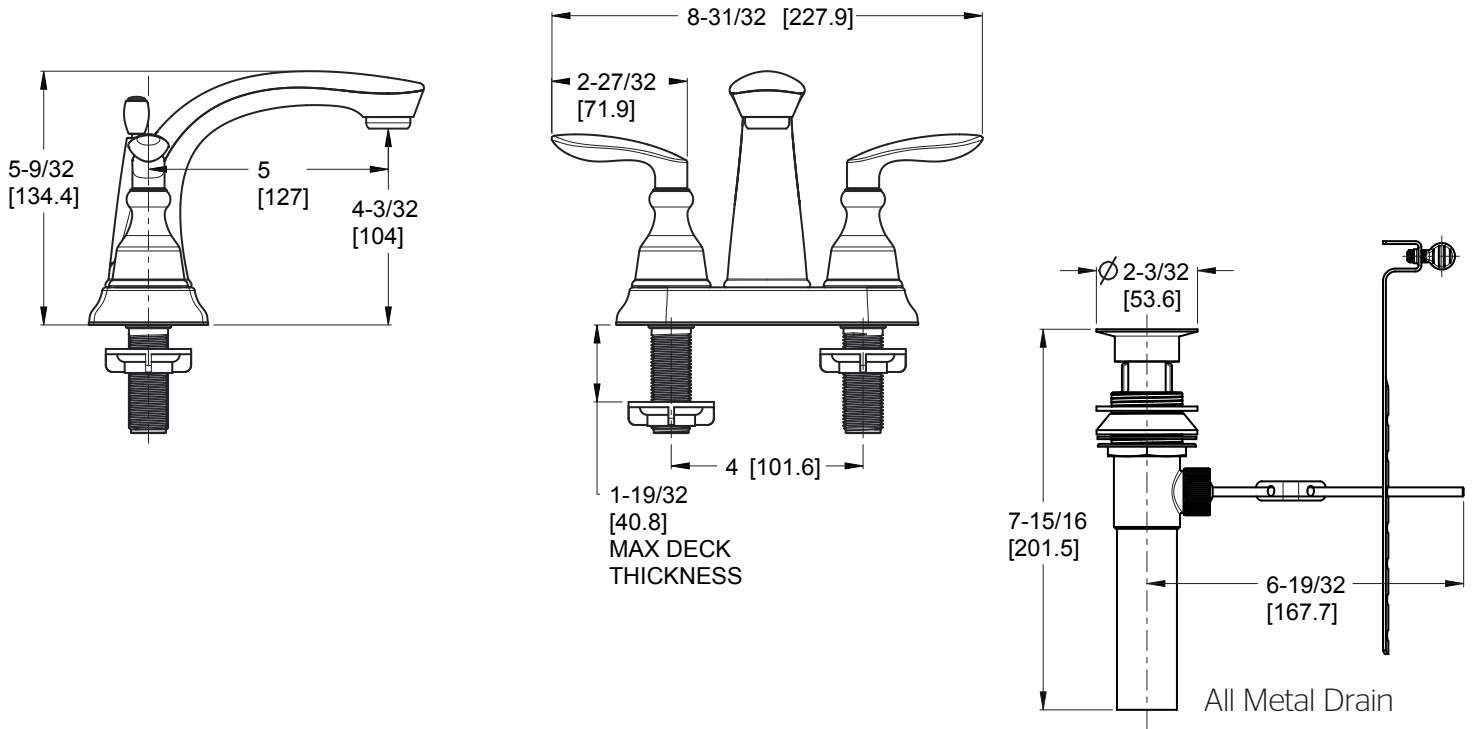

Avalon™ 4" Centerset Lavatory Faucet

- LG48-CB1C Finish(C)
- LG48-CB1K Finish(K)
- LG48-CB1Y Finish(Y)

Specifications

- All Metal Construction
- Pforever Seal

Features

- 1.2 GPM Flow Rate
- All Metal Construction
- Fixed Hub
- Pforever Seal Ceramic Disc Valves
- Pforever Warranty®

Code Compliance

Pfister products are designed and manufactured in compliance with the following standards and codes:

- IAPMO Certified
- CSA B125 Certified
- ASME A112.18.1
- Cal Green Compliant
- CEC Compliant
- NSF 61/9 Annex G (Low lead)
- EPA WaterSense Certification 1.2 gpm, 4.5 L/Min
- ADA Compliant-ANSI A117.1 (Lever handles only)

Dimensions

Ø1 Min to Ø1-1/2 Max. Deck Hole Openings