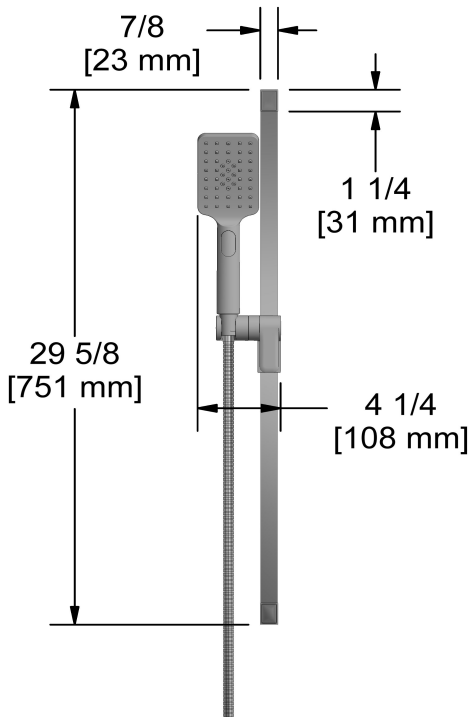

Certifications

- CSA B125.1
- ASME A112.18.1
- CMR248 Approval

Sizes, models and finishes may differ from thoses presented.

Warranty

This **Riobel Inc.** product you have purchased carries a Limited Lifetime Warranty on the chrome, PVD finish, blacks and all working parts and is guaranteed from the initial purchase date against all manufacturing defects. All other finishes, including plastic components, are guaranteed for one year. All electric and/or electronic parts are covered by a 5-year limited warranty.

Customer Service

Ontario, West Canada : 888-287-5354 Quebec, Maritimes, United States : 866-473-8442