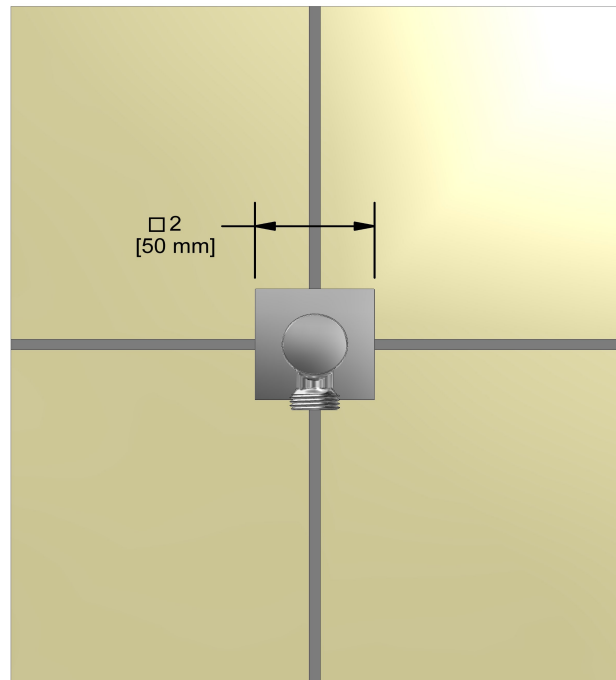

Sizes, models and finishes may differ from thoses presented.

Warranty

This **Riobel Inc.** product you have purchased carries a Limited Lifetime Warranty on the chrome, PVD finish, blacks and all working parts and is guaranteed from the initial purchase date against all manufacturing defects. All other finishes, including plastic components, are guaranteed for one year. All electric and/or electronic parts are covered by a 5-year limited warranty.

Customer Service

Ontario, West Canada : 888-287-5354 Quebec, Maritimes, United States : 866-473-8442