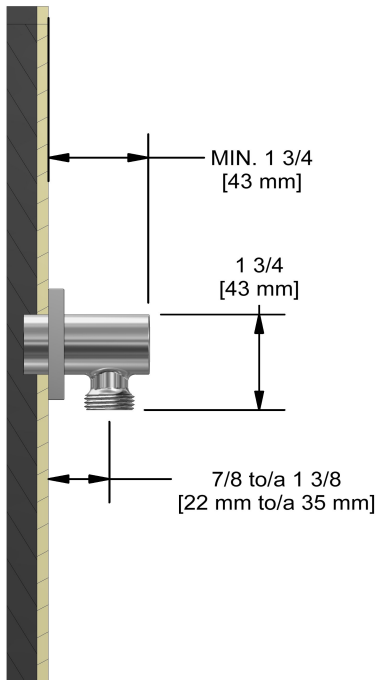

Sizes, models and finishes may differ from thoses presented.

Warranty

This **Riobel Inc.** product you have purchased carries a Limited Lifetime Warranty on the chrome, PVD finish, blacks and all working parts and is guaranteed from the initial purchase date against all manufacturing defects. All other finishes, including plastic components, are guaranteed for one year. All electric and/or electronic parts are covered by a 5-year limited warranty.

Customer Service

Ontario, West Canada : 888-287-5354 Quebec, Maritimes, United States : 866-473-8442