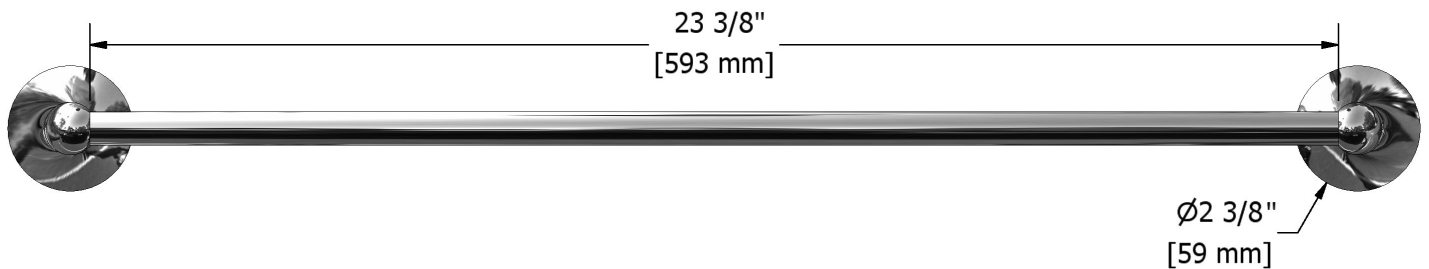

Sizes, models and finishes may differ from thoses presented.

Warranty

This **Riobel Inc.** product you have purchased carries a Limited Lifetime Warranty on the chrome, PVD finish, blacks and all working parts and is guaranteed from the initial purchase date against all manufacturing defects. All other finishes, including plastic components, are guaranteed for one year. All electric and/or electronic parts are covered by a 5-year limited warranty.

Customer Service

Ontario, West Canada : 888-287-5354 Quebec, Maritimes, United States : 866-473-8442

2020.06.11