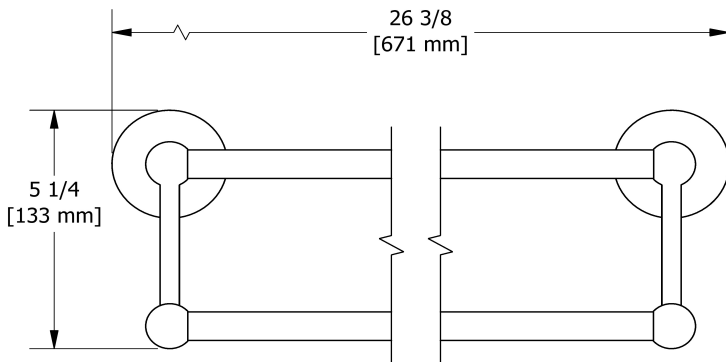

60 cm (24") double towel bar
MM6

Specifications

Descriptions

- May be cut to desired length
- 4 anchor points

Available colors

- C : Chrome
- BN : Brushed Nickel (PVD)
- PN : Polished Nickel (PVD)
- BK : Black