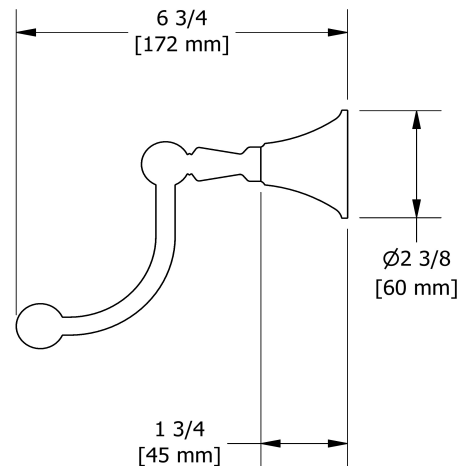

60 cm (24") double towel bar
MM6

Specifications

Descriptions

- May be cut to desired length
- 4 anchor points

Available colors

- C : Chrome
- BN : Brushed Nickel (PVD)
- PN : Polished Nickel (PVD)
- BK : Black