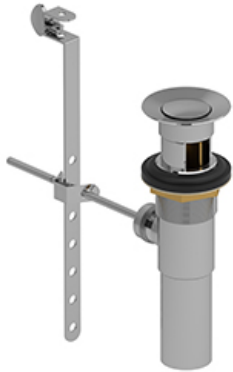

Lavatory pop-up drain with overflow
P170

Specifications

Description

- Ø1¼" tail piece

Available colors

- C : Chrome
- BN : Brushed Nickel (PVD)
- PN : Polished Nickel (PVD)

Certifications

- CMR248 Approval
- CSA B125.2
- ASME A112.18.2

cUPC®

Sizes, models and finishes may differ from those presented.

Warranty

This **Riobel Inc.** product you have purchased carries a Limited Lifetime Warranty on the chrome, PVD finish, blacks and all working parts and is guaranteed from the initial purchase date against all manufacturing defects. All other finishes, including plastic components, are guaranteed for one year. All electric and/or electronic parts are covered by a 5-year limited warranty.