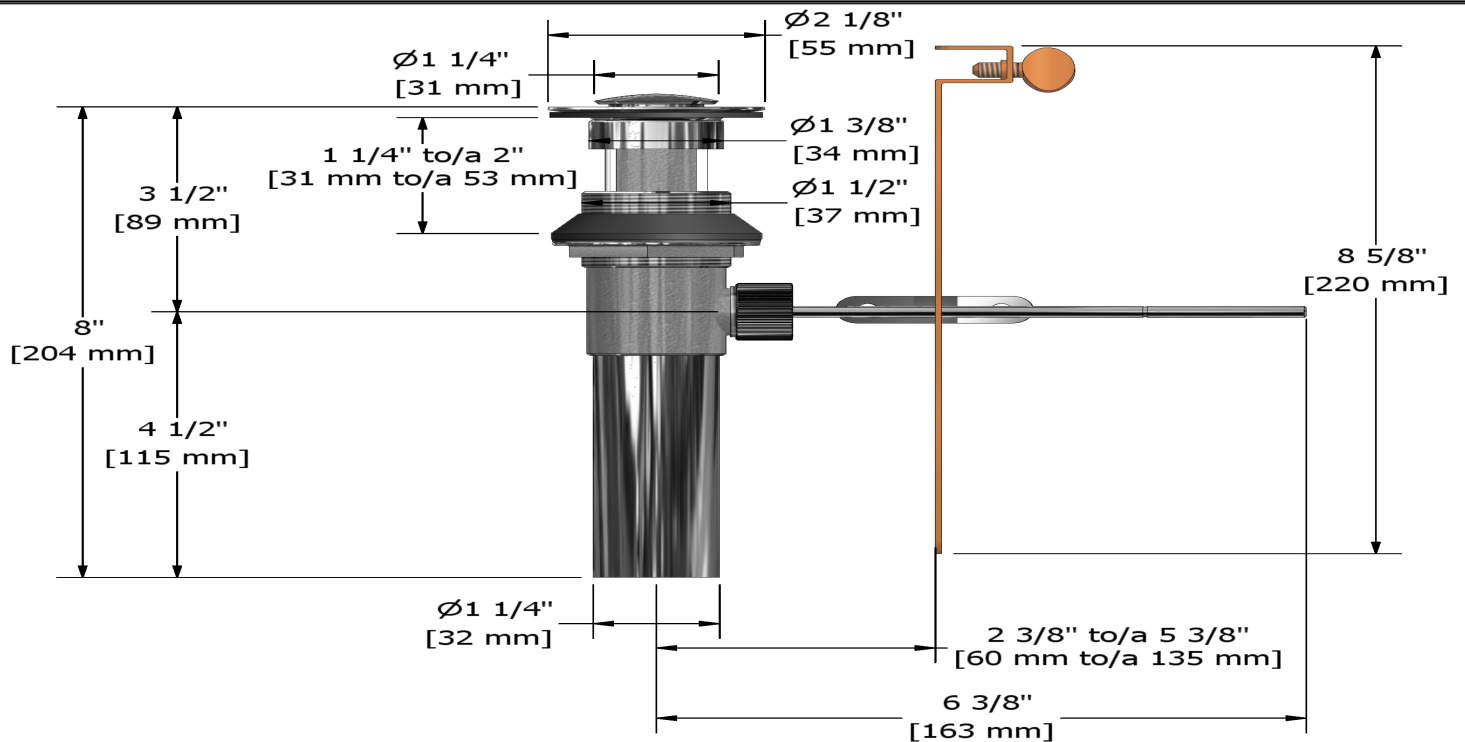

Certifications

- CMR248 Approval
- CSA B125.2
- ASME A112.18.2

cUPC®