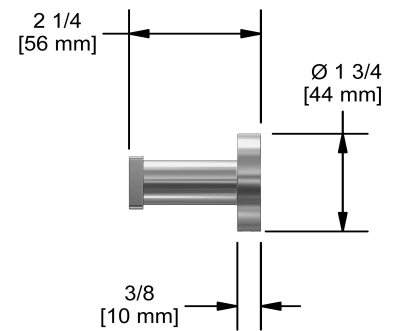

60 cm (24") towel bar
PX5

Specifications

Description

- 2 anchor points

Available colors

- C : Chrome

Sizes, models and finishes may differ from those presented.

Warranty