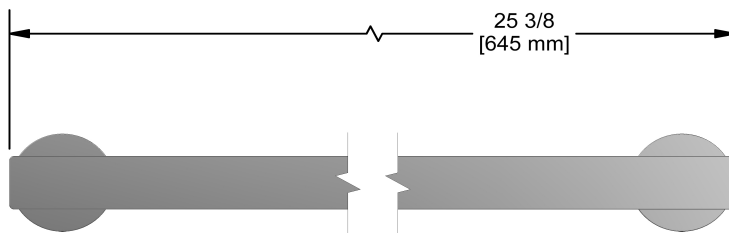

60 cm (24") towel bar
PX5

Specifications

Description

- 2 anchor points

Available colors

- C : Chrome

Sizes, models and finishes may differ from those presented.

Warranty