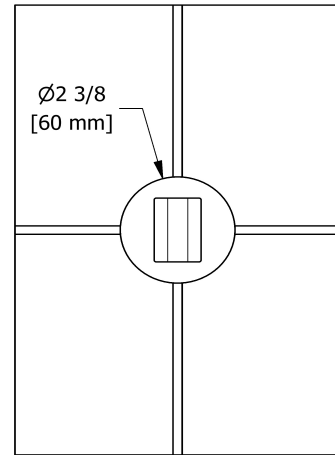

Sizes, models and finishes may differ from those presented.

Warranty

This **Riobel Inc.** product you have purchased carries a Limited Lifetime Warranty on the chrome, PVD finish, blacks and all working parts and is guaranteed from the initial purchase date against all manufacturing defects. All other finishes, including plastic components, are guaranteed for one year. All electric and/or electronic parts are covered by a 5-year limited warranty.

Customer Service

Ontario, West Canada : 888-287-5354 Quebec, Maritimes, United States : 866-473-8442

2020.06.12