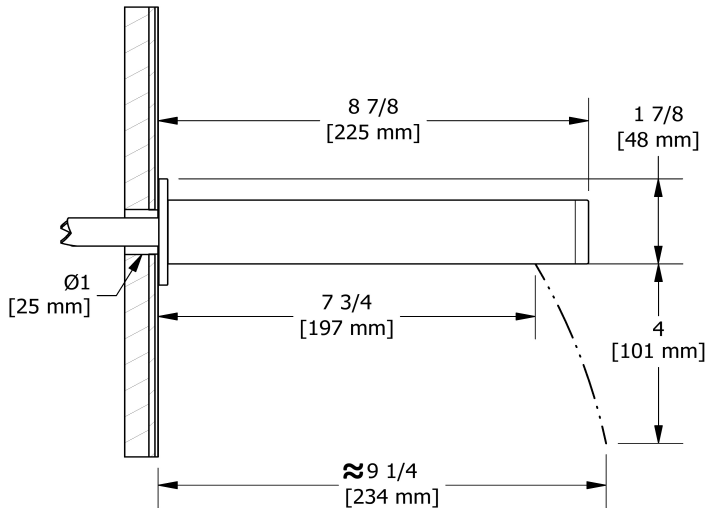

Sizes, models and finishes may differ from those presented.

Warranty

This **Riobel Inc.** product you have purchased carries a Limited Lifetime Warranty on the chrome, PVD finish, blacks and all working parts and is guaranteed from the initial purchase date against all manufacturing defects. All other finishes, including plastic components, are guaranteed for one year. All electric and/or electronic parts are covered by a 5-year limited warranty.

Customer Service

Ontario, West Canada : 888-287-5354 Quebec, Maritimes, United States : 866-473-8442

2020.06.12