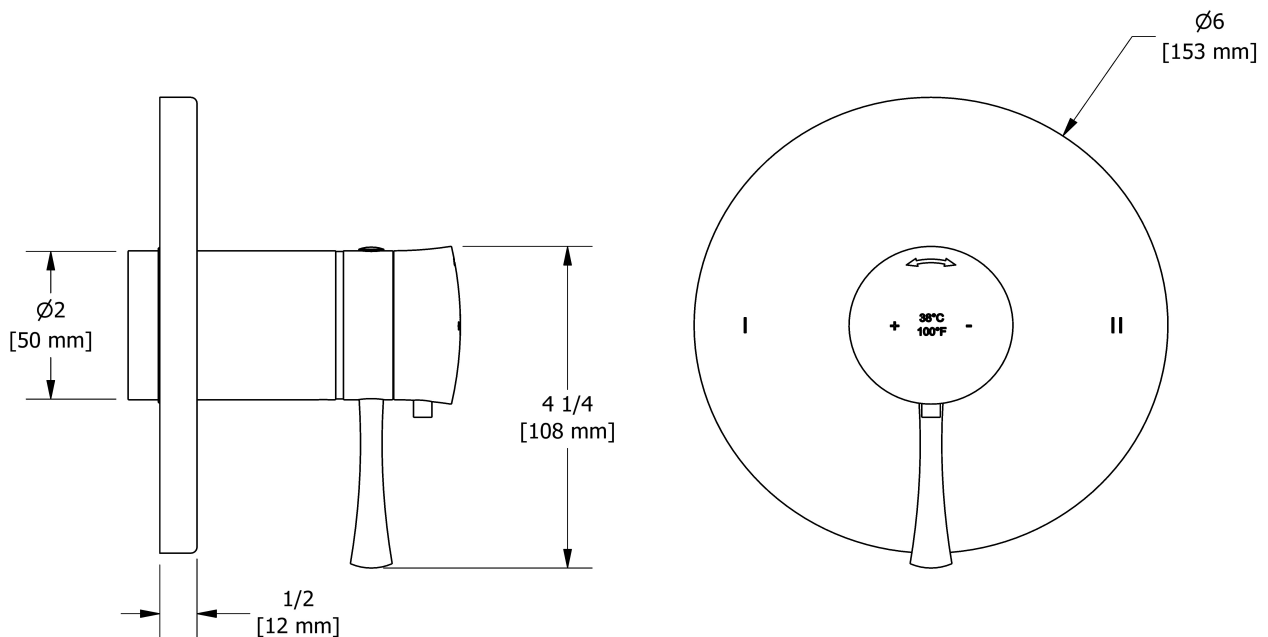

Sizes, models and finishes may differ from those presented.

Warranty

This **Riobel Inc.** product you have purchased carries a Limited Lifetime Warranty on the chrome, PVD finish, blacks and all working parts and is guaranteed from the initial purchase date against all manufacturing defects. All other finishes, including plastic components, are guaranteed for one year. All electric and/or electronic parts are covered by a 5-year limited warranty.

Customer Service

Ontario, West Canada : 888-287-5354 Quebec, Maritimes, United States : 866-473-8442

2020.06.12