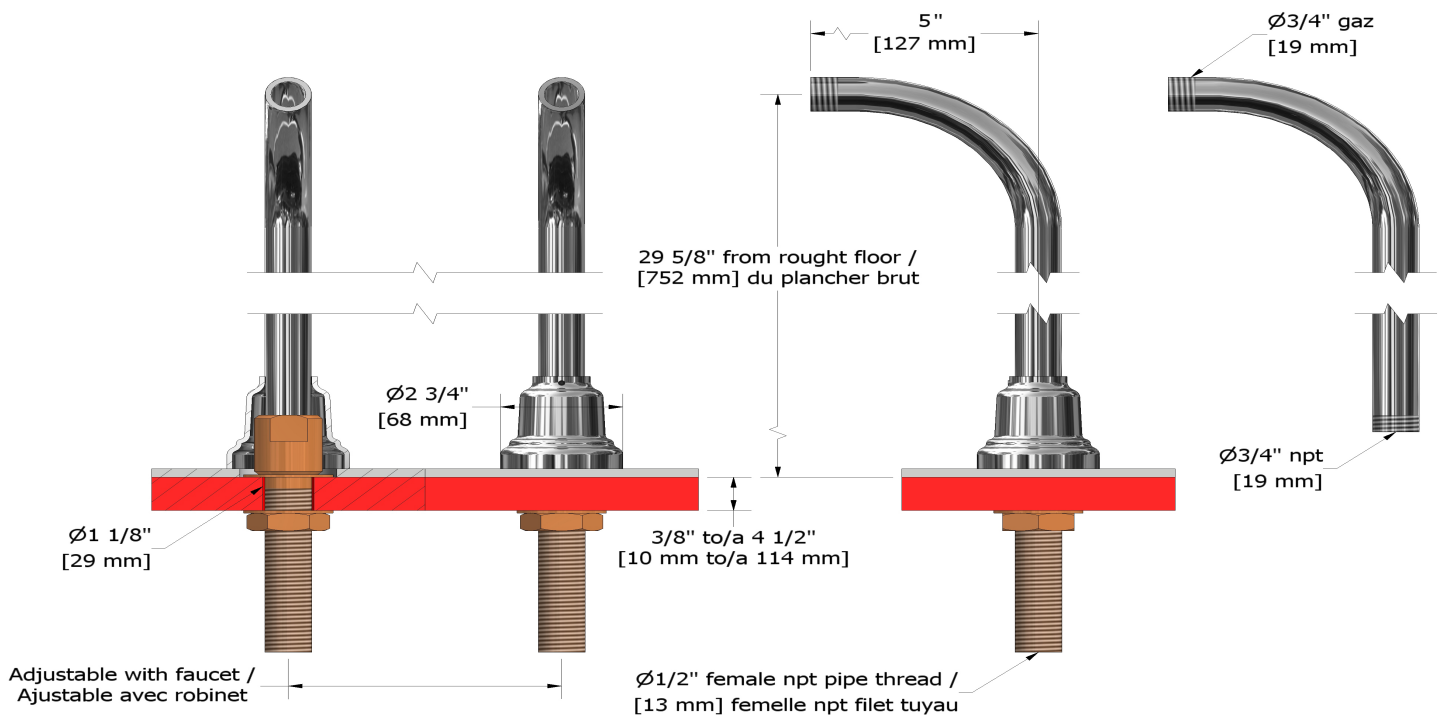

76 cm (30") high floor riser pair
TU33

Specifications

Descriptions

- 2 parts: rough and trim
- Round flange
- ¾" outlet male
- ½" inlet female NPT
- Pair

Available colors

- C : Chrome
- BN : Brushed Nickel (PVD)
- PN : Polished Nickel (PVD)

Certifications

- CSA B125.1
- ASME A112.18.1
- CMR248 Approval

UPC®

Sizes, models and finishes may differ from those presented.

Warranty

This **Riobel Inc.** product you have purchased carries a Limited Lifetime Warranty on the chrome, PVD finish, blacks and all working parts and is guaranteed from the initial purchase date against all manufacturing defects. All other finishes, including plastic components, are guaranteed for one year. All electric and/or electronic parts are covered by a 5-year limited warranty.