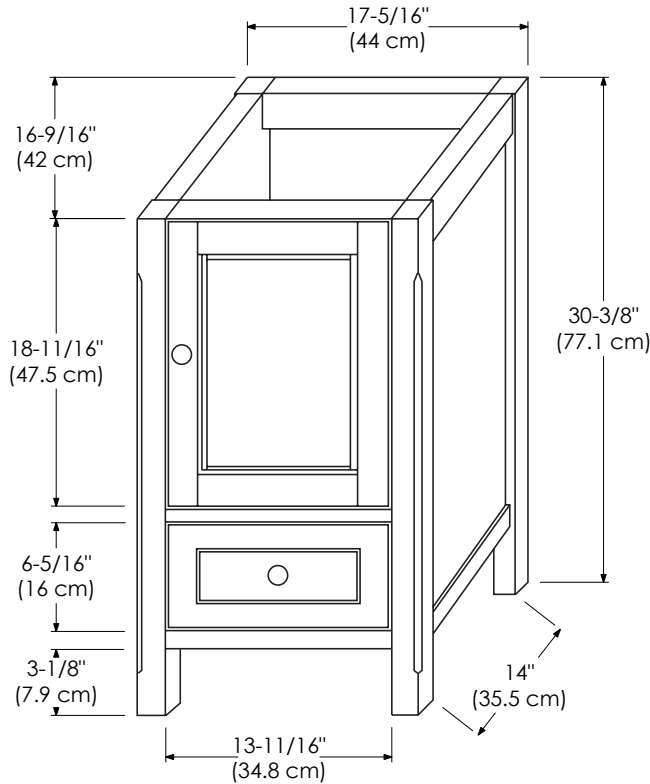

- Soft Close Wood doors
- Soft Close and Full Extension drawers with Dovetail Construction
- Undermount glides
- Matching Finish throughout the Interior
- Matching Mirror, Medicine Cabinet and Wall Cabinet

DRAWER

Exterior dimensions

Inner dimensions

BACK PANEL