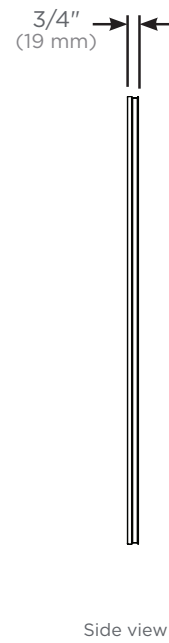

Features

- Color and style matched to Profiles styling suite.
- Easy Installation
- Modular when paired with ganging kit

Construction

- Aluminum frame
- Includes installation hardware

Dimensions

Height: 29-7/8" (759 mm)
 Width: 23-1/8" (587 mm)
 Depth: 3/4" (19 mm)

Options

- Other widths / heights available
- Gangs to Profiles Cabinet and Profiles Modular Light- Reference Profiles Mirror Ganging Kit when ordering - PMGKIT2430
- Available in 4 metal frame color options:
 - Chrome
 - Polished Nickel
 - Matte Gold
 - Matte Black

Example: Ganging Mirror-to-Cabinet Arrangement
Note: One Mirror Ganging Kit is required per mirror.
 Reference the Profiles PMGKIT Specification sheet for details

Example: Ganging Mirror-to-Lights Arrangement
Note: One Mirror Ganging Kit is required.
 Reference the Profiles PMGKIT Specification sheet for details

Model Number Key

Profiles	Mirror	Width	Height	Frame Width	Metal Frame Finish
P	M	24	30	T = 3/4"	76 = Chrome 77 = Polished Nickel 82 = Matte Gold 83 = Matte Black

**Mirror Ganging Kit adds 1/8" (3 mm) to dimensions*