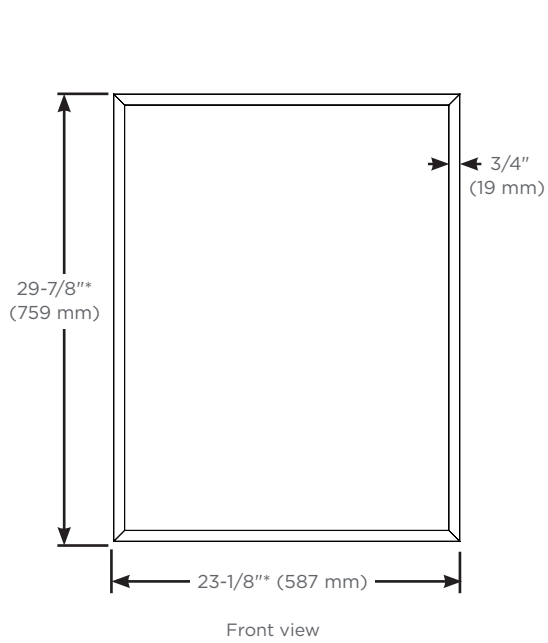

Features

- Color and style matched to Profiles styling suite.
- Easy Installation
- Modular when paired with ganging kit

Construction

- Aluminum frame
- Includes installation hardware

Dimensions

Height: 29-7/8" (759 mm)
 Width: 23-1/8" (587 mm)
 Depth: 3/4" (19 mm)

Options

- Other widths / heights available
- Gangs to Profiles Cabinet and Profiles Modular Light- Reference Profiles Mirror Ganging Kit when ordering - PMGKIT2430
- Available in 4 metal frame color options:
 - Chrome
 - Polished Nickel
 - Matte Gold
 - Matte Black

Model Number Key

Profiles	Mirror	Width	Height	Frame Width	Metal Frame Finish
P	M	24	30	T = 3/4"	76 = Chrome 77 = Polished Nickel 82 = Matte Gold 83 = Matte Black

**Mirror Ganging Kit adds 1/8" (3 mm) to dimensions*