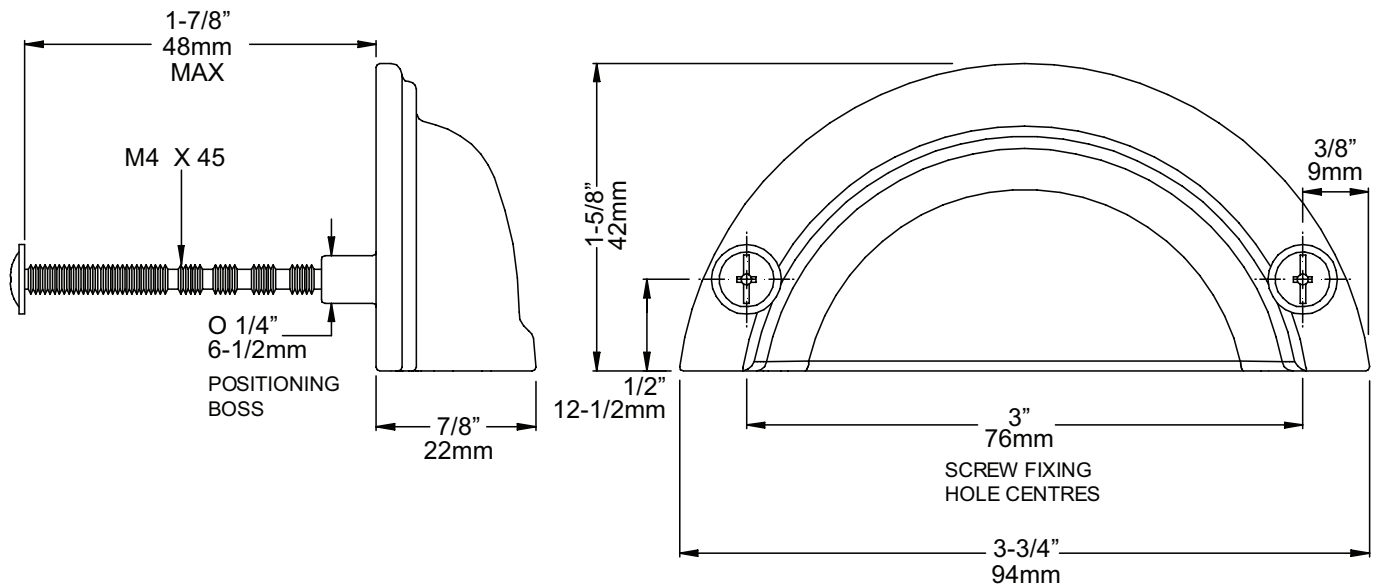

For warranty or additional information, contact:

US Customers

U.S.A.
houseofrohl.com/support
1-800-777-9762

QUEBEC / MARITIMES / WESTERN CANADA
houseofrohl.ca/support
1-866-473-8442

Canadian Customers

ONTARIO
houseofrohl.ca/support
1-800-287-5354