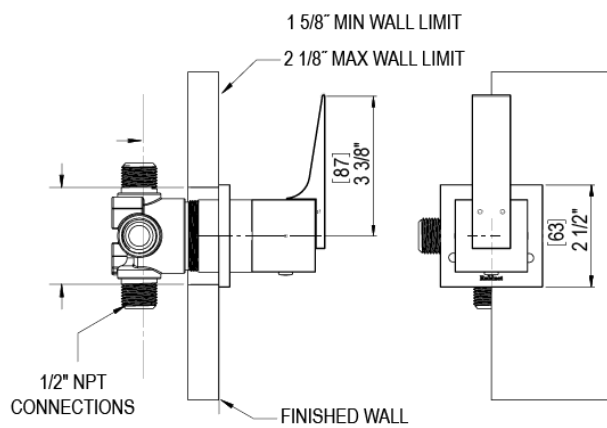

23RSLCHOB Specifications

ADJUSTABLE SLIDE BAR WITH HAND HELD SHOWER ASSEMBLY

WALL MOUNT TUB SPOUT

THREE WAY DIVERTER WITH SHUT-OFFS IN BETWEEN FUNCTIONS

4" SHOWER HEAD WITH WALL MOUNT 16" SHOWER ARM & FLANGE

TEMPERATURE CONTROL VALVE WITH STOPS

INTEGRAL SUPPLY WITH 1/2" NPT X 1/2" NPSM X 3" NIPPLE