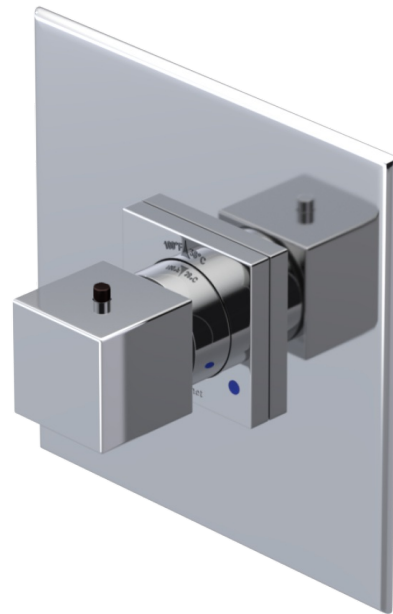

23RSLCHOB Specifications

ADJUSTABLE SLIDE BAR WITH HAND HELD SHOWER ASSEMBLY

WALL MOUNT TUB SPOUT

THREE WAY DIVERTER WITH SHUT-OFFS IN BETWEEN FUNCTIONS

4" SHOWER HEAD WITH WALL MOUNT 16" SHOWER ARM & FLANGE

TEMPERATURE CONTROL VALVE WITH STOPS

INTEGRAL SUPPLY WITH 1/2" NPT X 1/2" NPSM X 3" NIPPLE