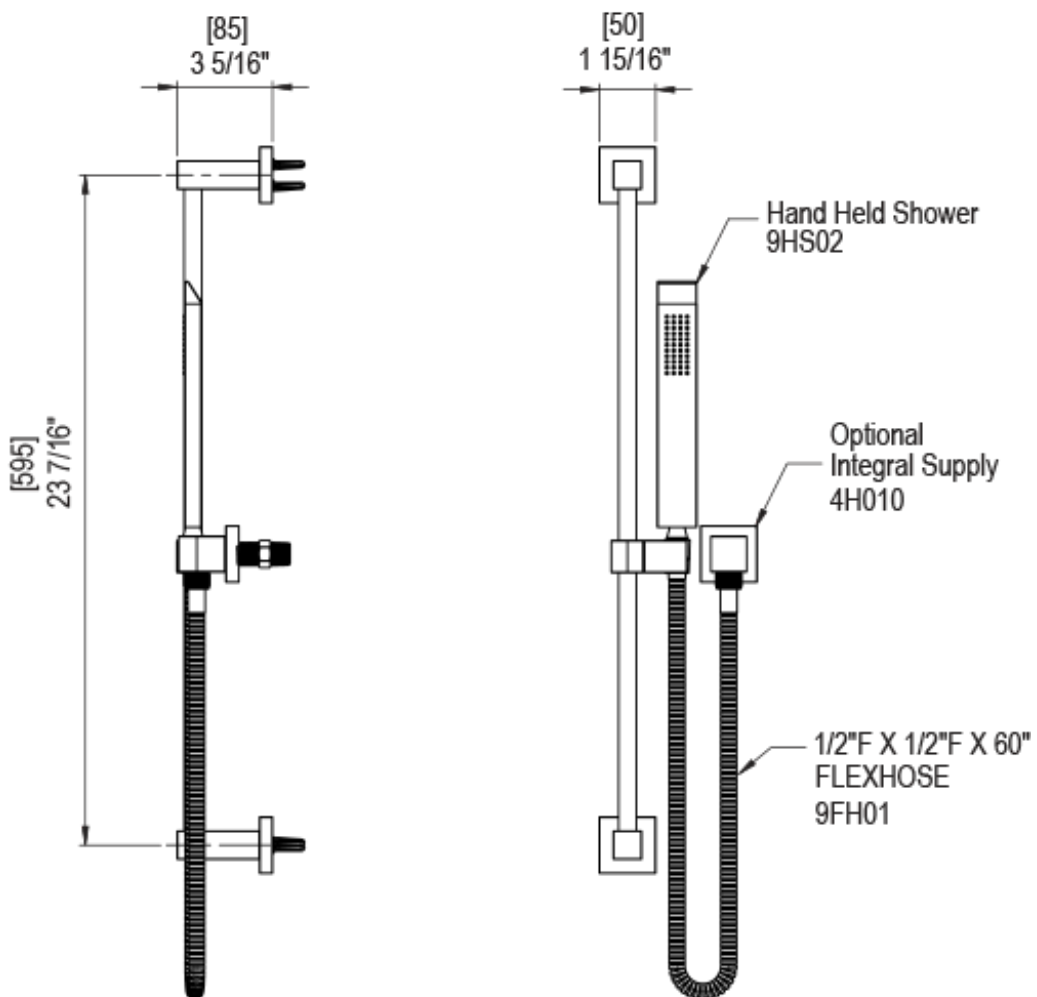

23RSLCHOB Specifications

ADJUSTABLE SLIDE BAR WITH HAND HELD SHOWER ASSEMBLY

WALL MOUNT TUB SPOUT

THREE WAY DIVERTER WITH SHUT-OFFS IN BETWEEN FUNCTIONS

4" SHOWER HEAD WITH WALL MOUNT 16" SHOWER ARM & FLANGE

TEMPERATURE CONTROL VALVE WITH STOPS

INTEGRAL SUPPLY WITH 1/2" NPT X 1/2" NPSM X 3" NIPPLE