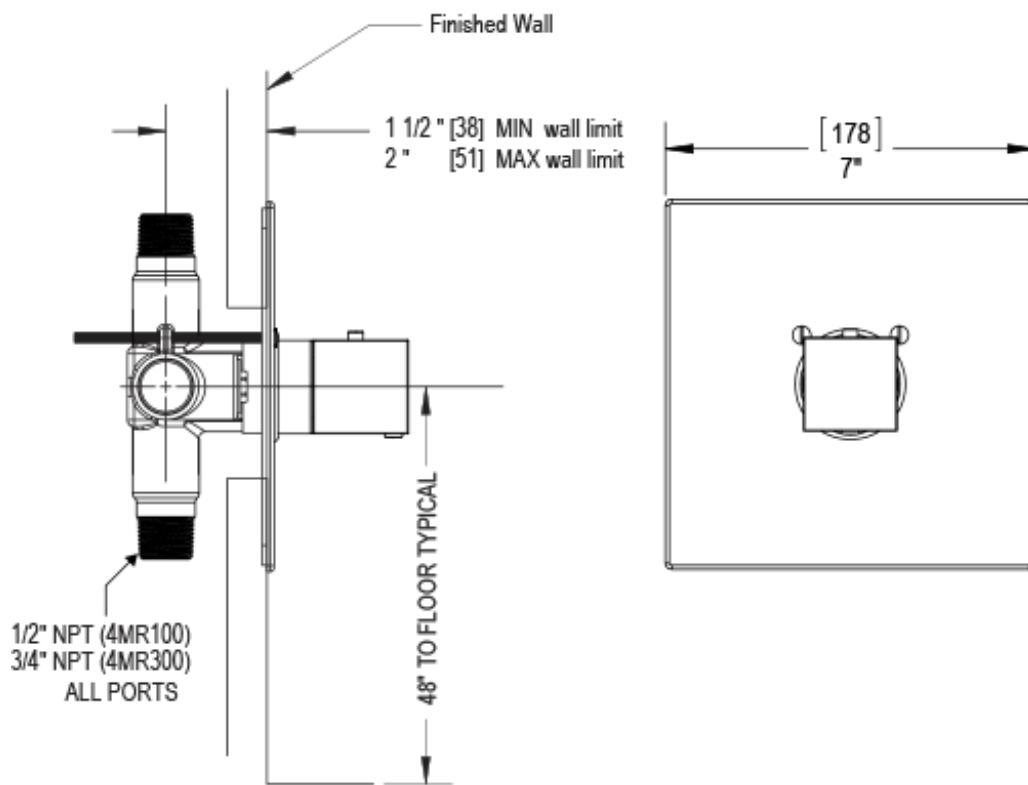

23RSLCHOB Specifications

ADJUSTABLE SLIDE BAR WITH HAND HELD SHOWER ASSEMBLY

WALL MOUNT TUB SPOUT

THREE WAY DIVERTER WITH SHUT-OFFS IN BETWEEN FUNCTIONS

4" SHOWER HEAD WITH WALL MOUNT 16" SHOWER ARM & FLANGE

TEMPERATURE CONTROL VALVE WITH STOPS

INTEGRAL SUPPLY WITH 1/2" NPT X 1/2" NPSM X 3" NIPPLE