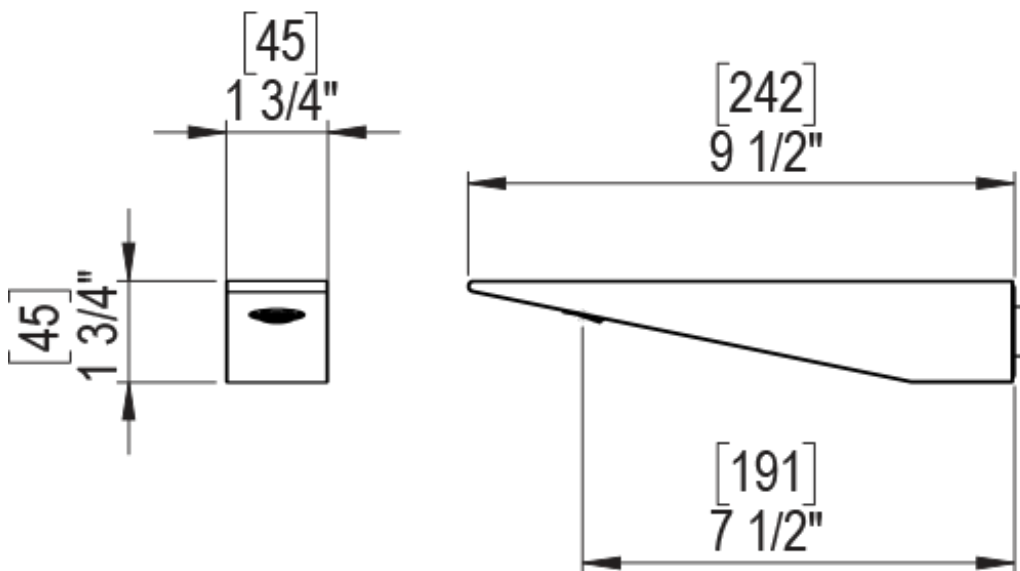

23RSLCHOB Specifications

ADJUSTABLE SLIDE BAR WITH HAND HELD SHOWER ASSEMBLY

WALL MOUNT TUB SPOUT

THREE WAY DIVERTER WITH SHUT-OFFS IN BETWEEN FUNCTIONS

4" SHOWER HEAD WITH WALL MOUNT 16" SHOWER ARM & FLANGE

TEMPERATURE CONTROL VALVE WITH STOPS

INTEGRAL SUPPLY WITH 1/2" NPT X 1/2" NPSM X 3" NIPPLE