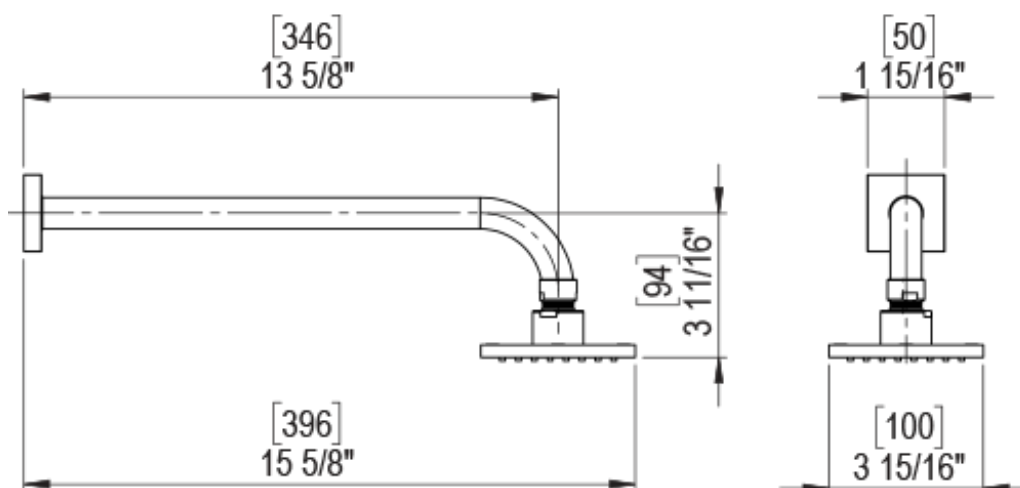

23RSLCHOB Specifications

ADJUSTABLE SLIDE BAR WITH HAND HELD SHOWER ASSEMBLY

WALL MOUNT TUB SPOUT

THREE WAY DIVERTER WITH SHUT-OFFS IN BETWEEN FUNCTIONS

4" SHOWER HEAD WITH WALL MOUNT 16" SHOWER ARM & FLANGE

TEMPERATURE CONTROL VALVE WITH STOPS

INTEGRAL SUPPLY WITH 1/2" NPT X 1/2" NPSM X 3" NIPPLE