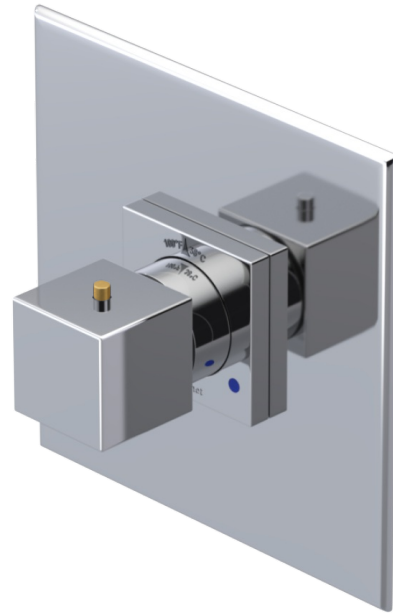

ADJUSTABLE SLIDE BAR WITH HAND HELD SHOWER ASSEMBLY

WALL MOUNT TUB SPOUT

THREE WAY DIVERTER WITH SHUT-OFFS IN BETWEEN FUNCTIONS

4" SHOWER HEAD WITH WALL MOUNT 16" SHOWER ARM & FLANGE

TEMPERATURE CONTROL VALVE WITH STOPS

INTEGRAL SUPPLY WITH 1/2" NPT X 1/2" NPSM X 3" NIPPLE