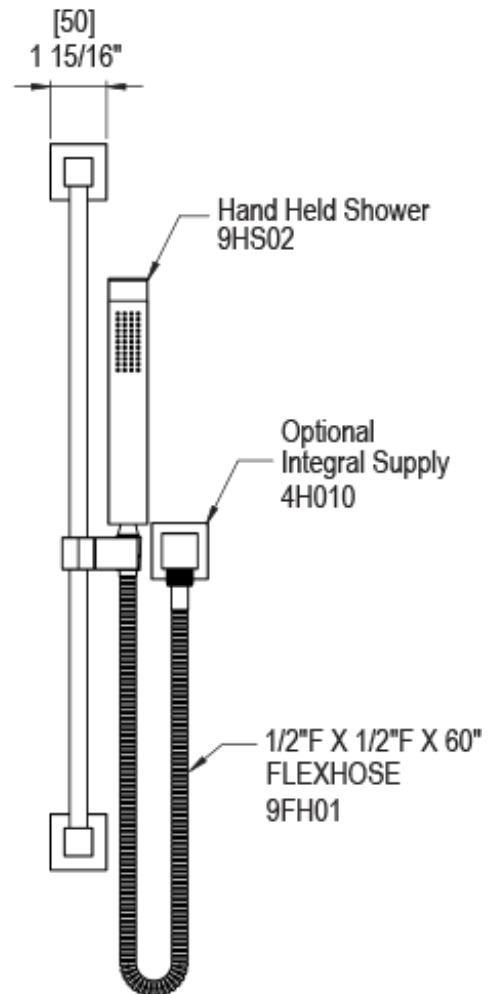

ADJUSTABLE SLIDE BAR WITH HAND HELD SHOWER ASSEMBLY

WALL MOUNT TUB SPOUT

THREE WAY DIVERTER WITH SHUT-OFFS IN BETWEEN FUNCTIONS

4" SHOWER HEAD WITH WALL MOUNT 16" SHOWER ARM & FLANGE

TEMPERATURE CONTROL VALVE WITH STOPS

INTEGRAL SUPPLY WITH 1/2" NPT X 1/2" NPSM X 3" NIPPLE