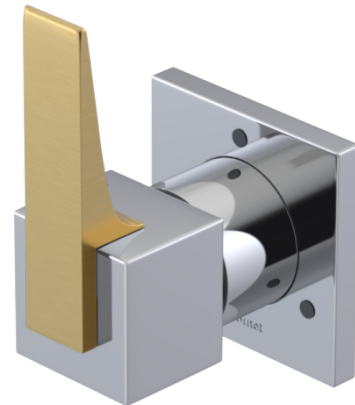

ADJUSTABLE SLIDE BAR WITH HAND HELD SHOWER ASSEMBLY

WALL MOUNT TUB SPOUT

THREE WAY DIVERTER WITH SHUT-OFFS IN BETWEEN FUNCTIONS

4" SHOWER HEAD WITH WALL MOUNT 16" SHOWER ARM & FLANGE

TEMPERATURE CONTROL VALVE WITH STOPS

INTEGRAL SUPPLY WITH 1/2" NPT X 1/2" NPSM X 3" NIPPLE