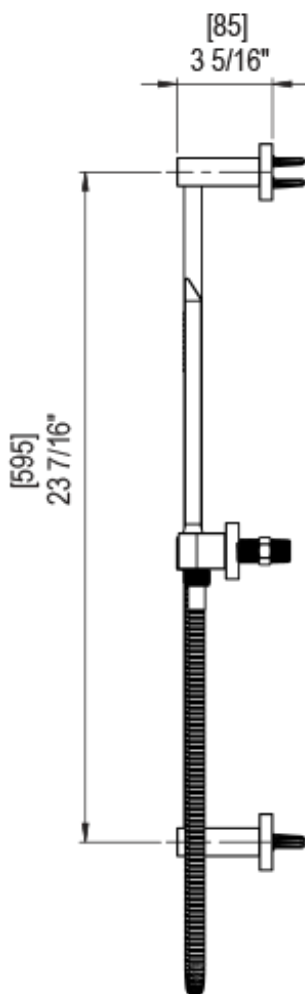

ADJUSTABLE SLIDE BAR WITH HAND HELD SHOWER ASSEMBLY

WALL MOUNT TUB SPOUT

THREE WAY DIVERTER WITH SHUT-OFFS IN BETWEEN FUNCTIONS

4" SHOWER HEAD WITH WALL MOUNT 16" SHOWER ARM & FLANGE

TEMPERATURE CONTROL VALVE WITH STOPS

INTEGRAL SUPPLY WITH 1/2" NPT X 1/2" NPSM X 3" NIPPLE