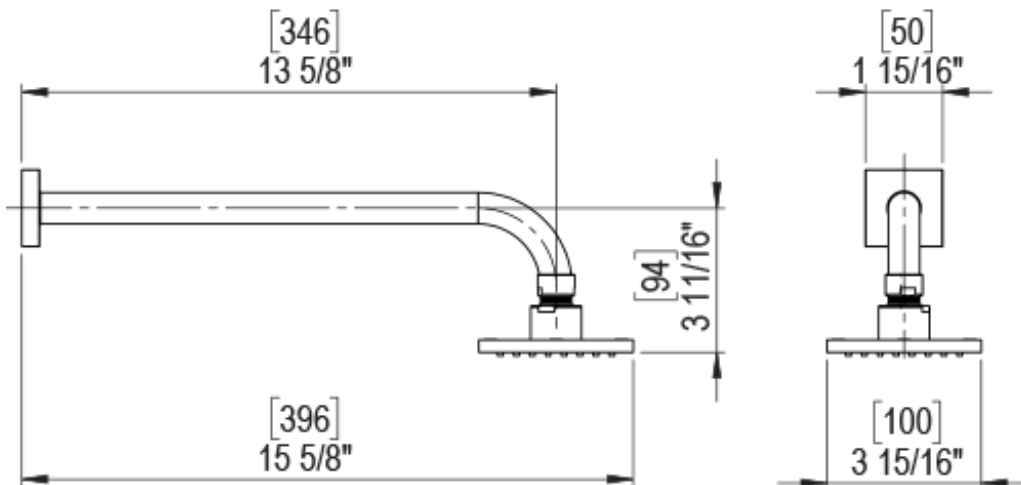

ADJUSTABLE SLIDE BAR WITH HAND HELD SHOWER ASSEMBLY

WALL MOUNT TUB SPOUT

THREE WAY DIVERTER WITH SHUT-OFFS IN BETWEEN FUNCTIONS

4" SHOWER HEAD WITH WALL MOUNT 16" SHOWER ARM & FLANGE

TEMPERATURE CONTROL VALVE WITH STOPS

INTEGRAL SUPPLY WITH 1/2" NPT X 1/2" NPSM X 3" NIPPLE