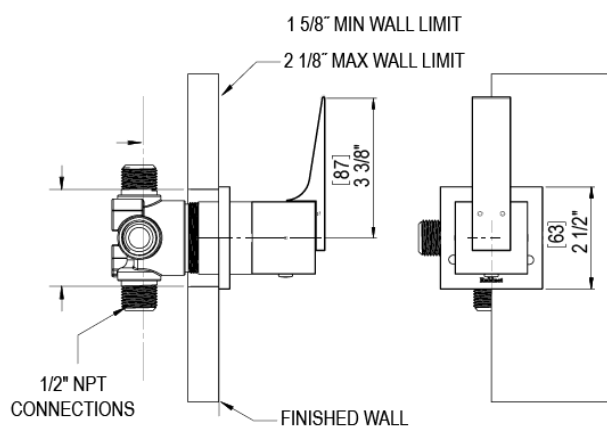

23RSLSCBJ

Specifications

ADJUSTABLE SLIDE BAR WITH HAND HELD SHOWER ASSEMBLY

WALL MOUNT TUB SPOUT

THREE WAY DIVERTER WITH SHUT-OFFS IN BETWEEN FUNCTIONS

4" SHOWER HEAD WITH WALL MOUNT 16" SHOWER ARM & FLANGE

TEMPERATURE CONTROL VALVE WITH STOPS

INTEGRAL SUPPLY WITH 1/2" NPT X 1/2" NPSM X 3" NIPPLE