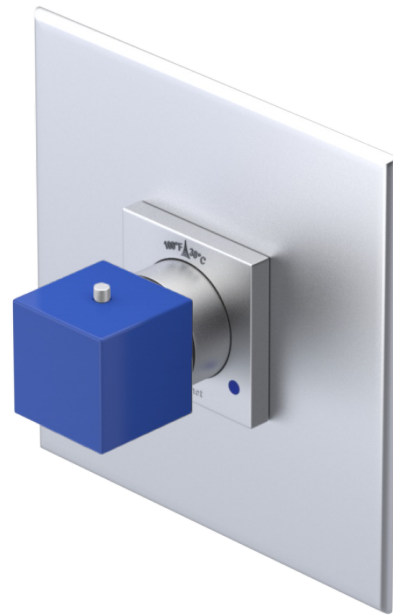

23RSLSCBJ

Specifications

ADJUSTABLE SLIDE BAR WITH HAND HELD SHOWER ASSEMBLY

WALL MOUNT TUB SPOUT

THREE WAY DIVERTER WITH SHUT-OFFS IN BETWEEN FUNCTIONS

4" SHOWER HEAD WITH WALL MOUNT 16" SHOWER ARM & FLANGE

TEMPERATURE CONTROL VALVE WITH STOPS

INTEGRAL SUPPLY WITH 1/2" NPT X 1/2" NPSM X 3" NIPPLE