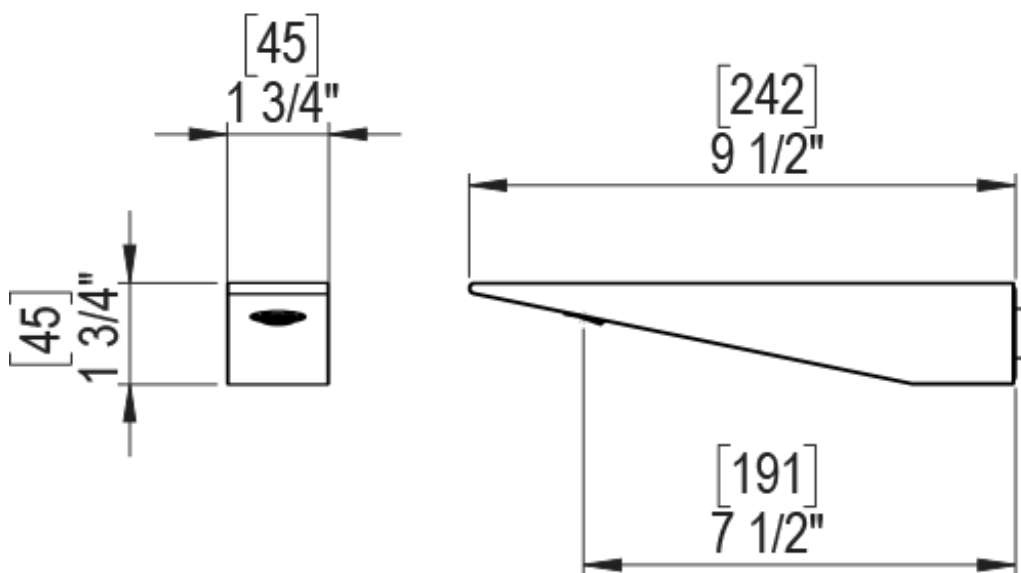

23RSLSCBJ

Specifications

ADJUSTABLE SLIDE BAR WITH HAND HELD SHOWER ASSEMBLY

WALL MOUNT TUB SPOUT

THREE WAY DIVERTER WITH SHUT-OFFS IN BETWEEN FUNCTIONS

4" SHOWER HEAD WITH WALL MOUNT 16" SHOWER ARM & FLANGE

TEMPERATURE CONTROL VALVE WITH STOPS

INTEGRAL SUPPLY WITH 1/2" NPT X 1/2" NPSM X 3" NIPPLE