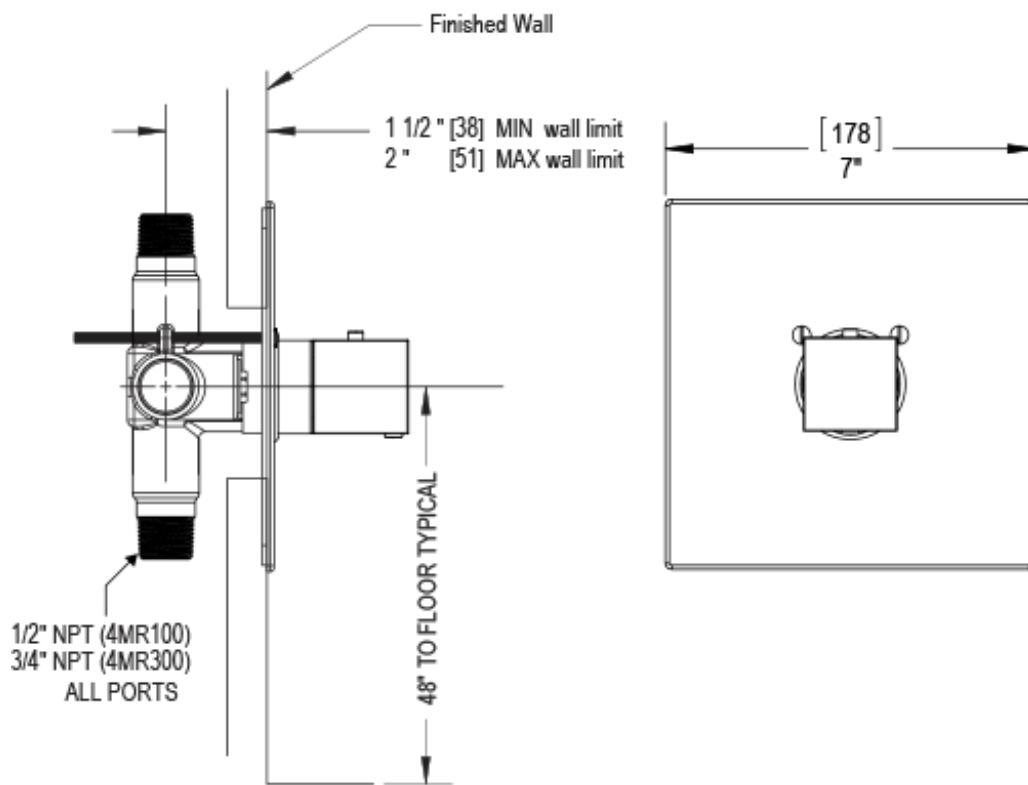

23RSLSCBJ

Specifications

ADJUSTABLE SLIDE BAR WITH HAND HELD SHOWER ASSEMBLY

WALL MOUNT TUB SPOUT

THREE WAY DIVERTER WITH SHUT-OFFS IN BETWEEN FUNCTIONS

4" SHOWER HEAD WITH WALL MOUNT 16" SHOWER ARM & FLANGE

TEMPERATURE CONTROL VALVE WITH STOPS

INTEGRAL SUPPLY WITH 1/2" NPT X 1/2" NPSM X 3" NIPPLE