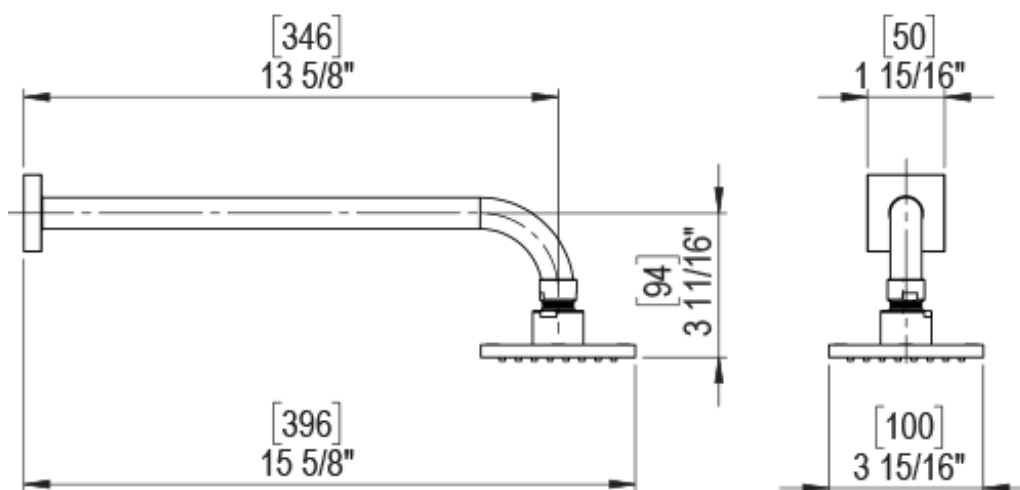

23RSLSCBJ

Specifications

ADJUSTABLE SLIDE BAR WITH HAND HELD SHOWER ASSEMBLY

WALL MOUNT TUB SPOUT

THREE WAY DIVERTER WITH SHUT-OFFS IN BETWEEN FUNCTIONS

4" SHOWER HEAD WITH WALL MOUNT 16" SHOWER ARM & FLANGE

TEMPERATURE CONTROL VALVE WITH STOPS

INTEGRAL SUPPLY WITH 1/2" NPT X 1/2" NPSM X 3" NIPPLE