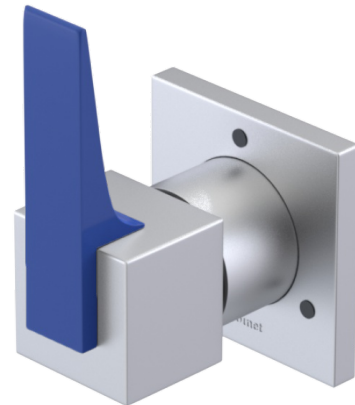

23RSLSCBJ

Specifications

ADJUSTABLE SLIDE BAR WITH HAND HELD SHOWER ASSEMBLY

WALL MOUNT TUB SPOUT

THREE WAY DIVERTER WITH SHUT-OFFS IN BETWEEN FUNCTIONS

4" SHOWER HEAD WITH WALL MOUNT 16" SHOWER ARM & FLANGE

TEMPERATURE CONTROL VALVE WITH STOPS

INTEGRAL SUPPLY WITH 1/2" NPT X 1/2" NPSM X 3" NIPPLE