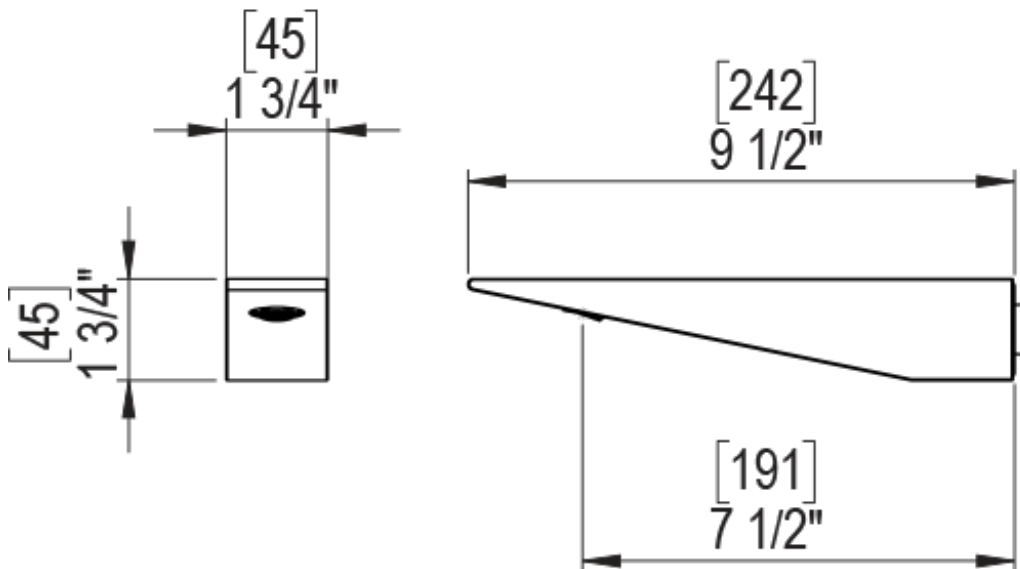

# 23RSLSCCH Specifications

ADJUSTABLE SLIDE BAR WITH HAND HELD SHOWER ASSEMBLY

WALL MOUNT TUB SPOUT

THREE WAY DIVERTER WITH SHUT-OFFS IN BETWEEN FUNCTIONS

4" SHOWER HEAD WITH WALL MOUNT 16" SHOWER ARM &amp; FLANGE

TEMPERATURE CONTROL VALVE WITH STOPS

INTEGRAL SUPPLY WITH 1/2" NPT X 1/2" NPSM X 3" NIPPLE