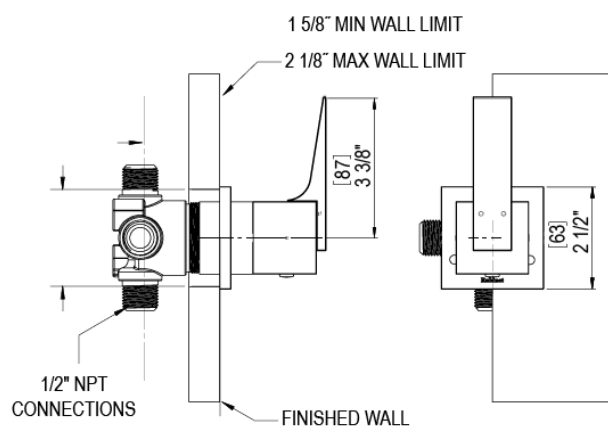

# 23RSLSCCH Specifications

ADJUSTABLE SLIDE BAR WITH HAND HELD SHOWER ASSEMBLY

WALL MOUNT TUB SPOUT

THREE WAY DIVERTER WITH SHUT-OFFS IN BETWEEN FUNCTIONS

4" SHOWER HEAD WITH WALL MOUNT 16" SHOWER ARM &amp; FLANGE

TEMPERATURE CONTROL VALVE WITH STOPS

INTEGRAL SUPPLY WITH 1/2" NPT X 1/2" NPSM X 3" NIPPLE