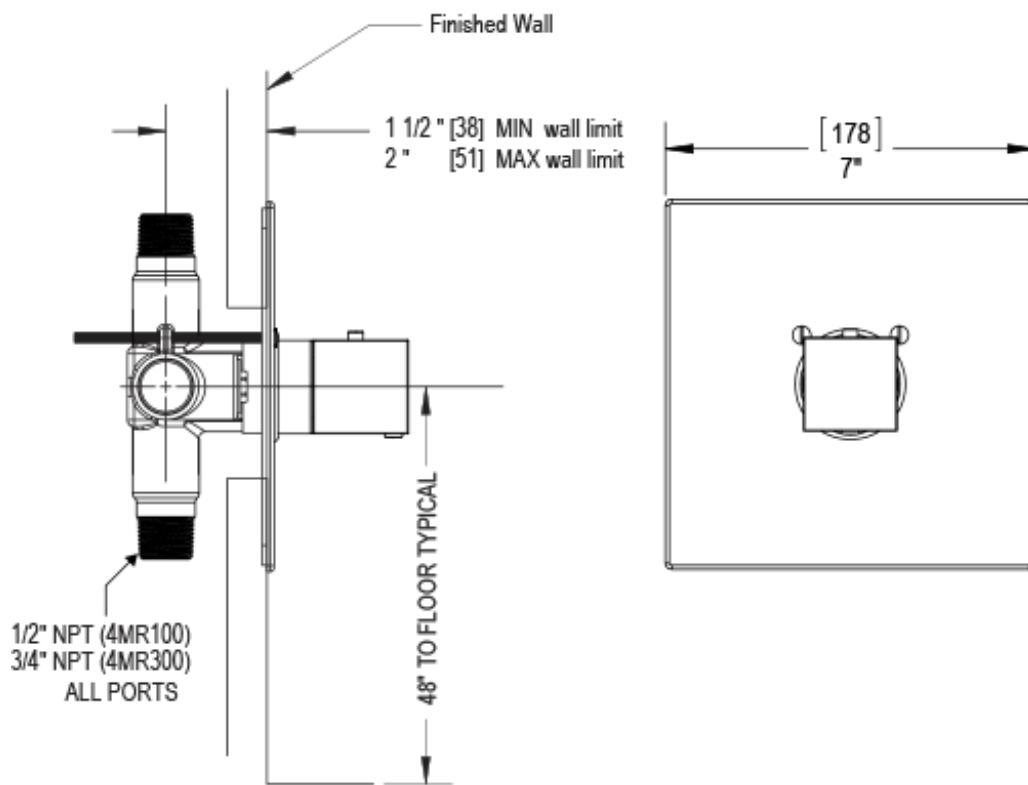

# 23RSLSCCH Specifications

ADJUSTABLE SLIDE BAR WITH HAND HELD SHOWER ASSEMBLY

WALL MOUNT TUB SPOUT

THREE WAY DIVERTER WITH SHUT-OFFS IN BETWEEN FUNCTIONS

4" SHOWER HEAD WITH WALL MOUNT 16" SHOWER ARM &amp; FLANGE

TEMPERATURE CONTROL VALVE WITH STOPS

INTEGRAL SUPPLY WITH 1/2" NPT X 1/2" NPSM X 3" NIPPLE