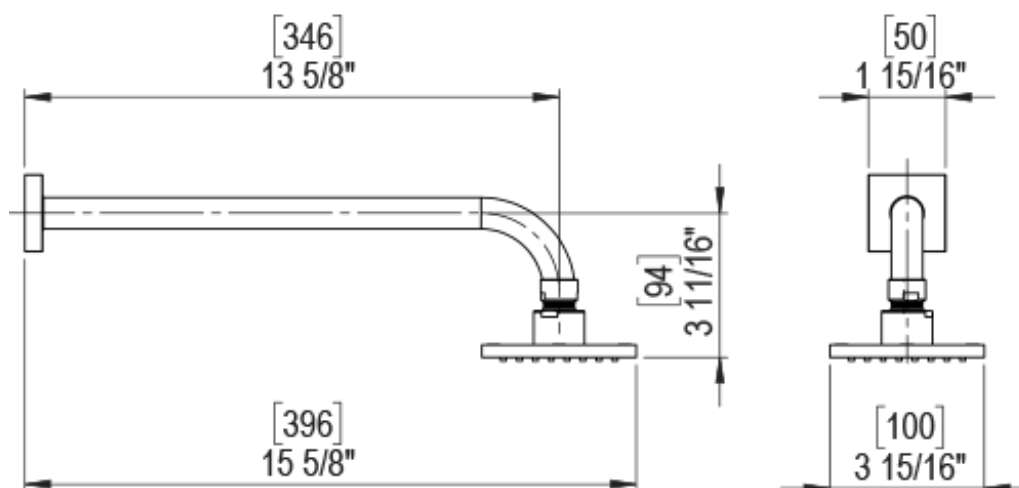

# 23RSLSCCH Specifications

ADJUSTABLE SLIDE BAR WITH HAND HELD SHOWER ASSEMBLY

WALL MOUNT TUB SPOUT

THREE WAY DIVERTER WITH SHUT-OFFS IN BETWEEN FUNCTIONS

4" SHOWER HEAD WITH WALL MOUNT 16" SHOWER ARM &amp; FLANGE

TEMPERATURE CONTROL VALVE WITH STOPS

INTEGRAL SUPPLY WITH 1/2" NPT X 1/2" NPSM X 3" NIPPLE